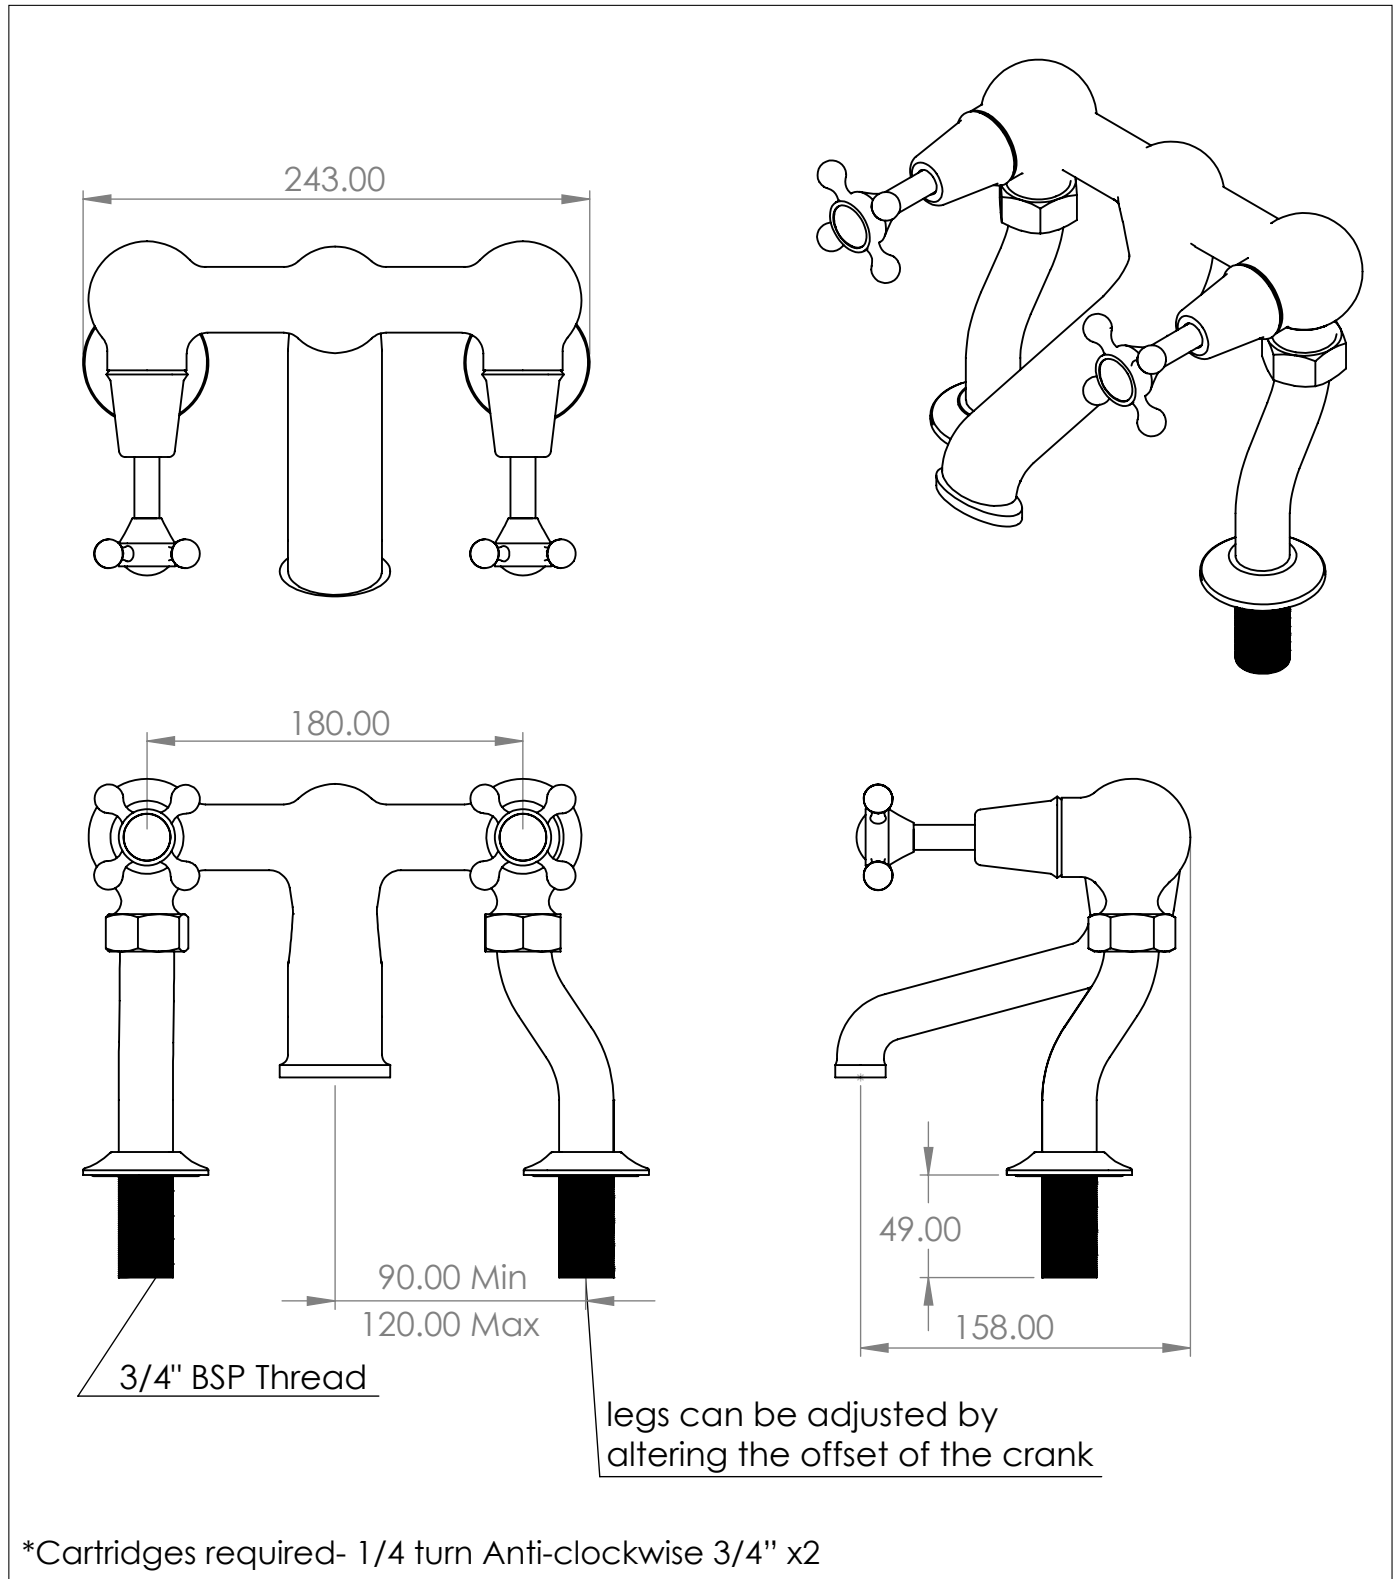

The English Deck Mounted Bath Filler

DIMENSIONS (mm)

PLEASE NOTE: Whilst every effort is made to ensure the accuracy of these specification sheets, they are subject to change without notice as part of the company's ongoing product development process.