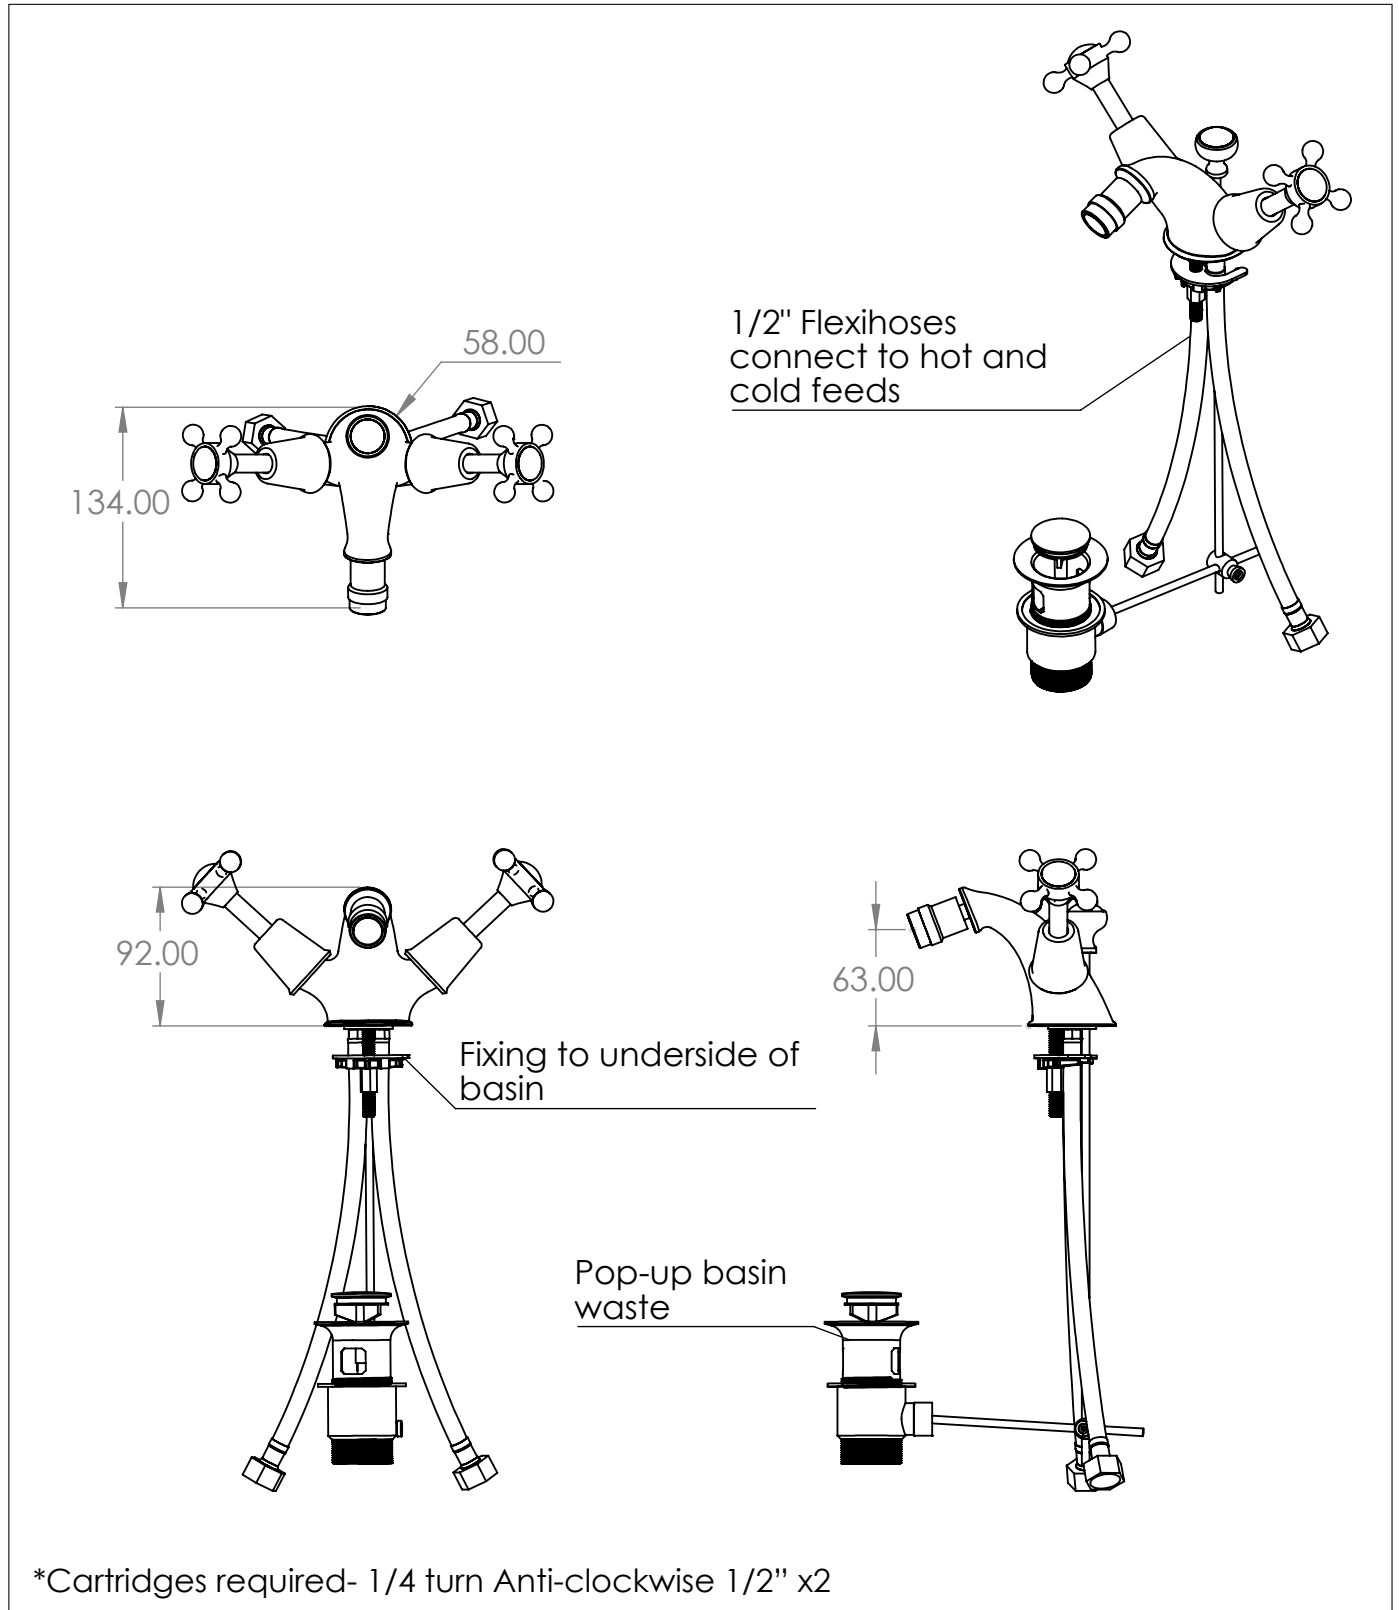

The English Bidet Monobloc

DIMENSIONS (mm)

PLEASE NOTE: Whilst every effort is made to ensure the accuracy of these specification sheets, they are subject to change without notice as part of the company's ongoing product development process.