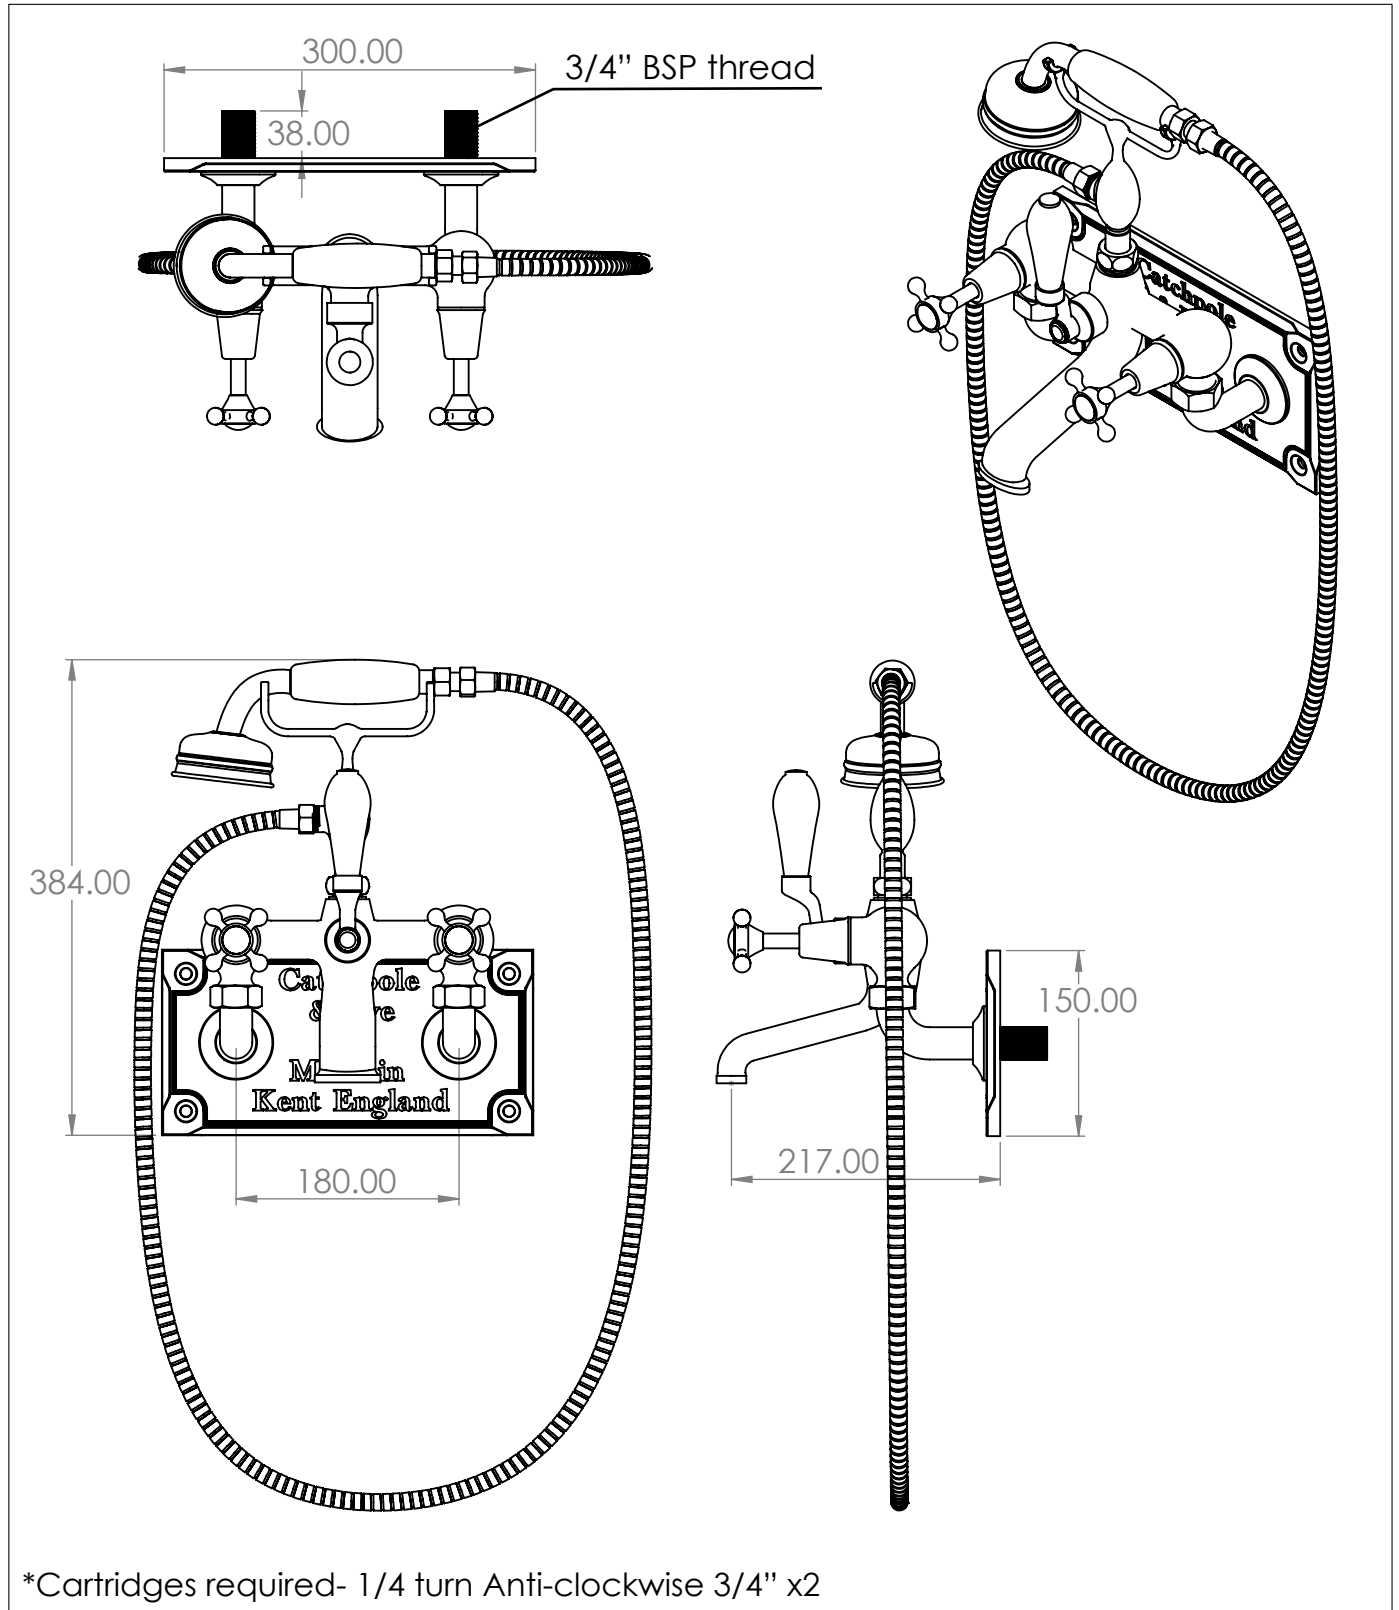

The English Bath Shower Mixer on Wallplate

DIMENSIONS (mm)

PLEASE NOTE: Whilst every effort is made to ensure the accuracy of these specification sheets, they are subject to change without notice as part of the company's ongoing product development process.