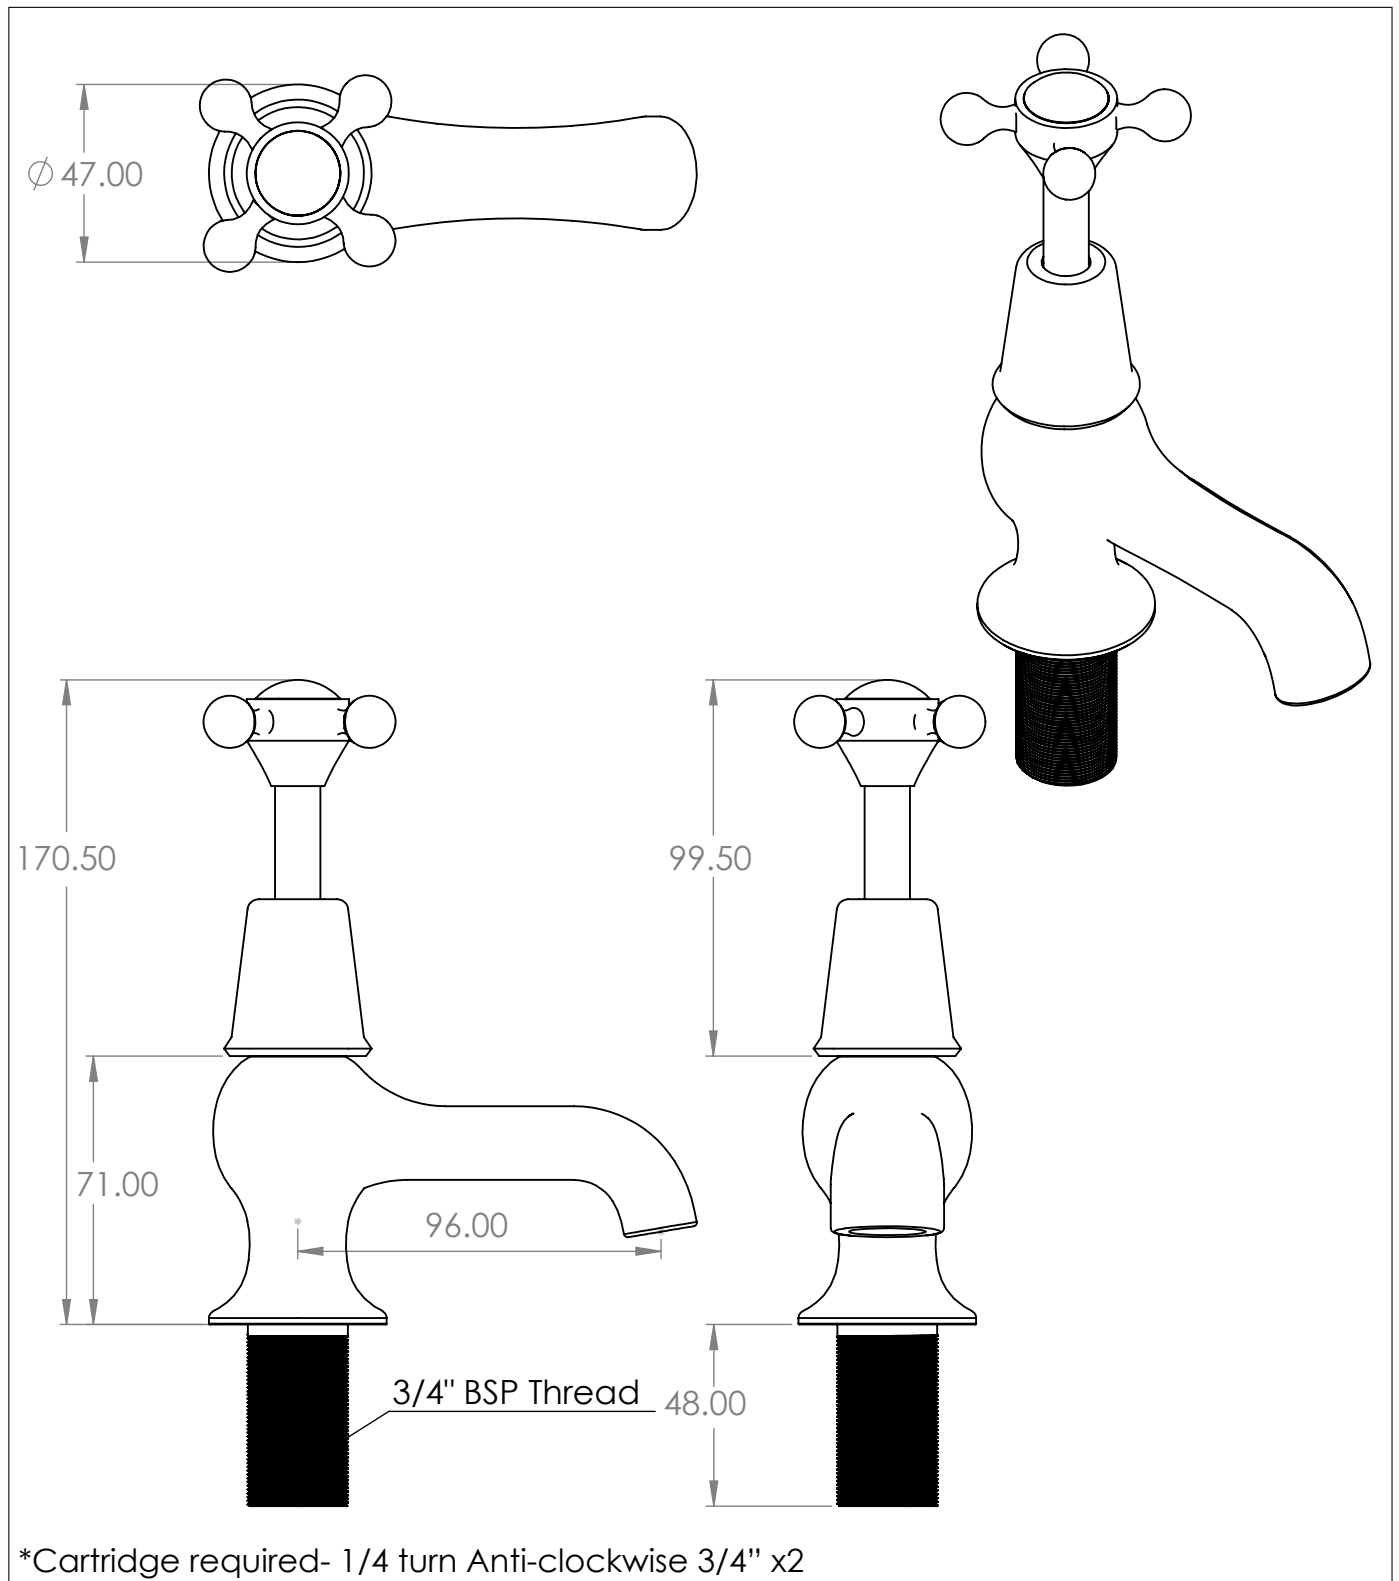

The English Bath Pillar Tap

DIMENSIONS (mm)

PLEASE NOTE: Whilst every effort is made to ensure the accuracy of these specification sheets, they are subject to change without notice as part of the company's ongoing product development process.