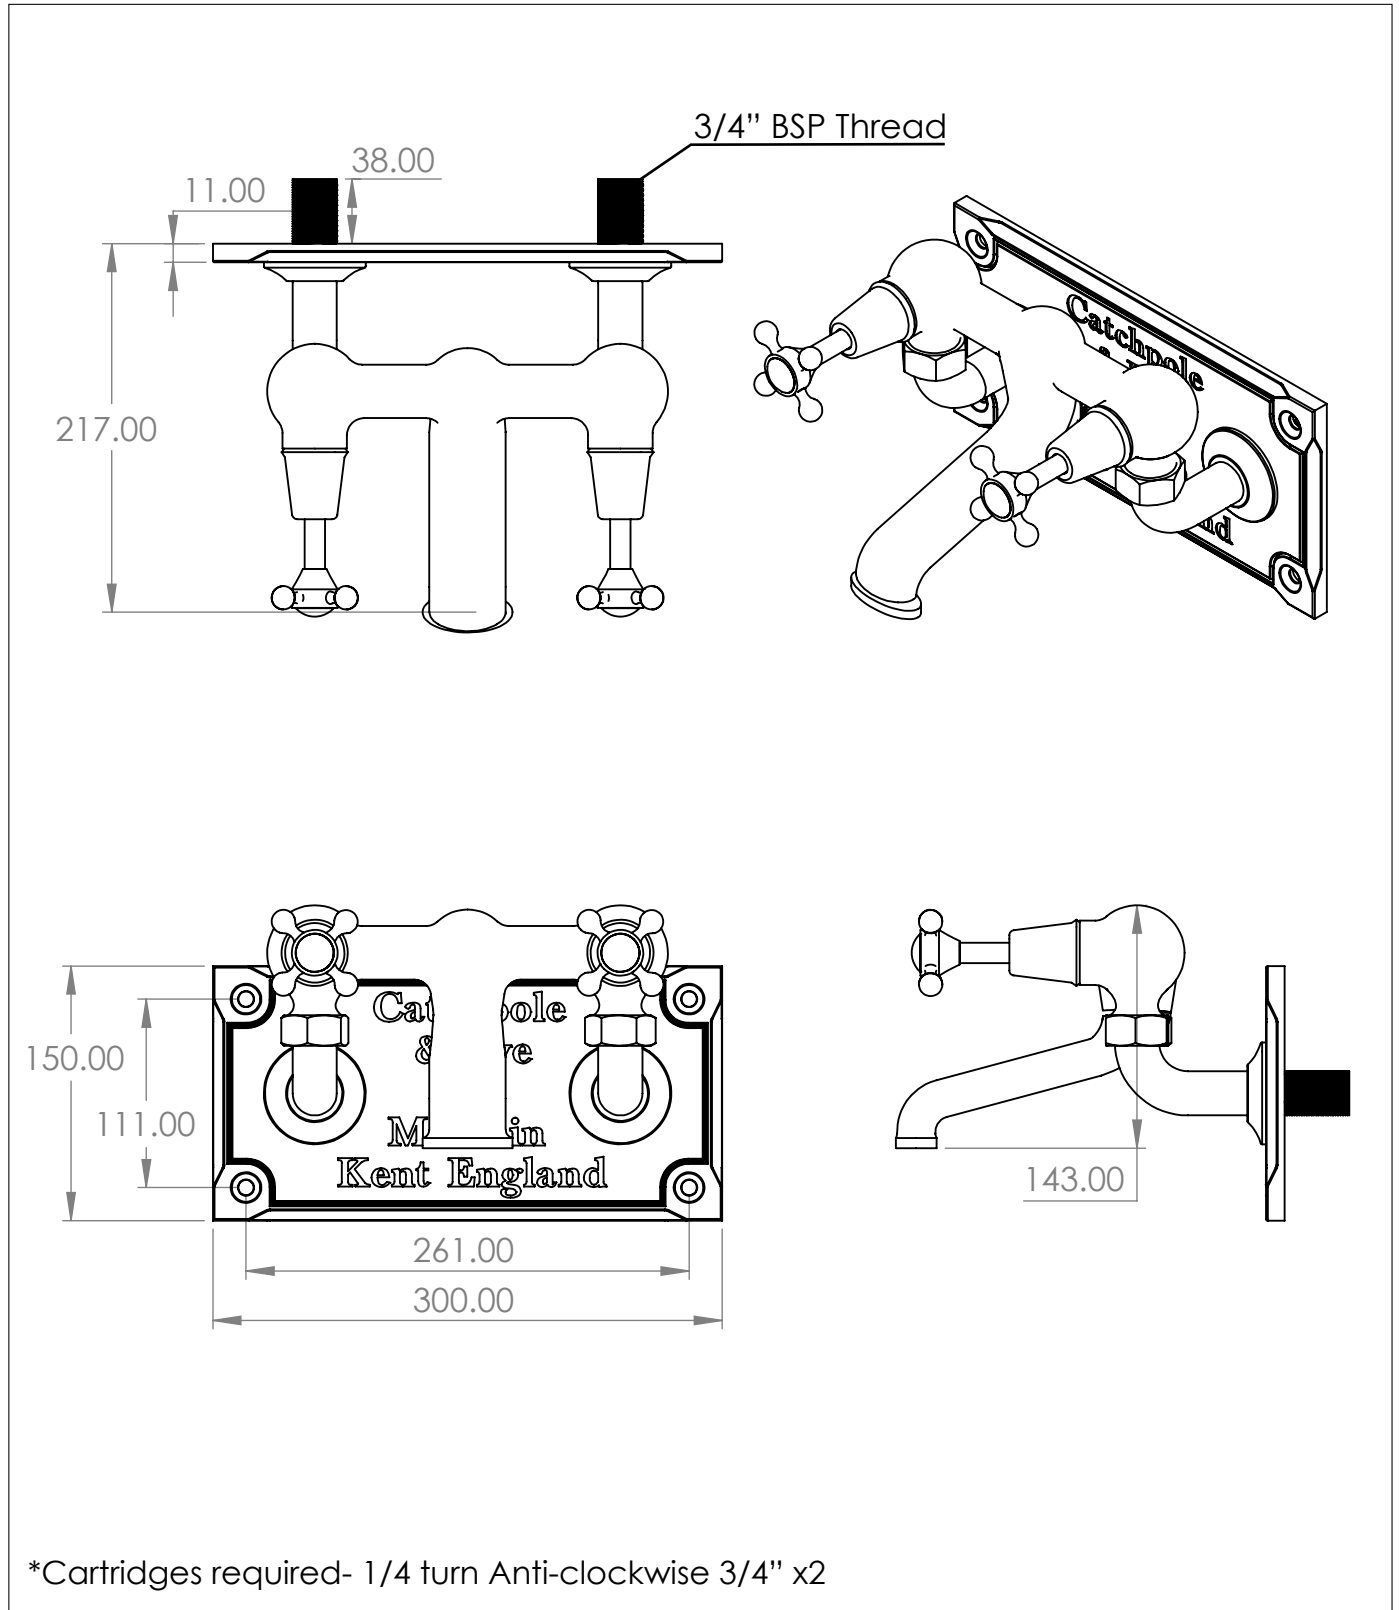

# The English Wall Mounted Bathtub Filler

DIMENSIONS (mm)

PLEASE NOTE: Whilst every effort is made to ensure the accuracy of these specification sheets, they are subject to change without notice as part of the company's ongoing product development process.