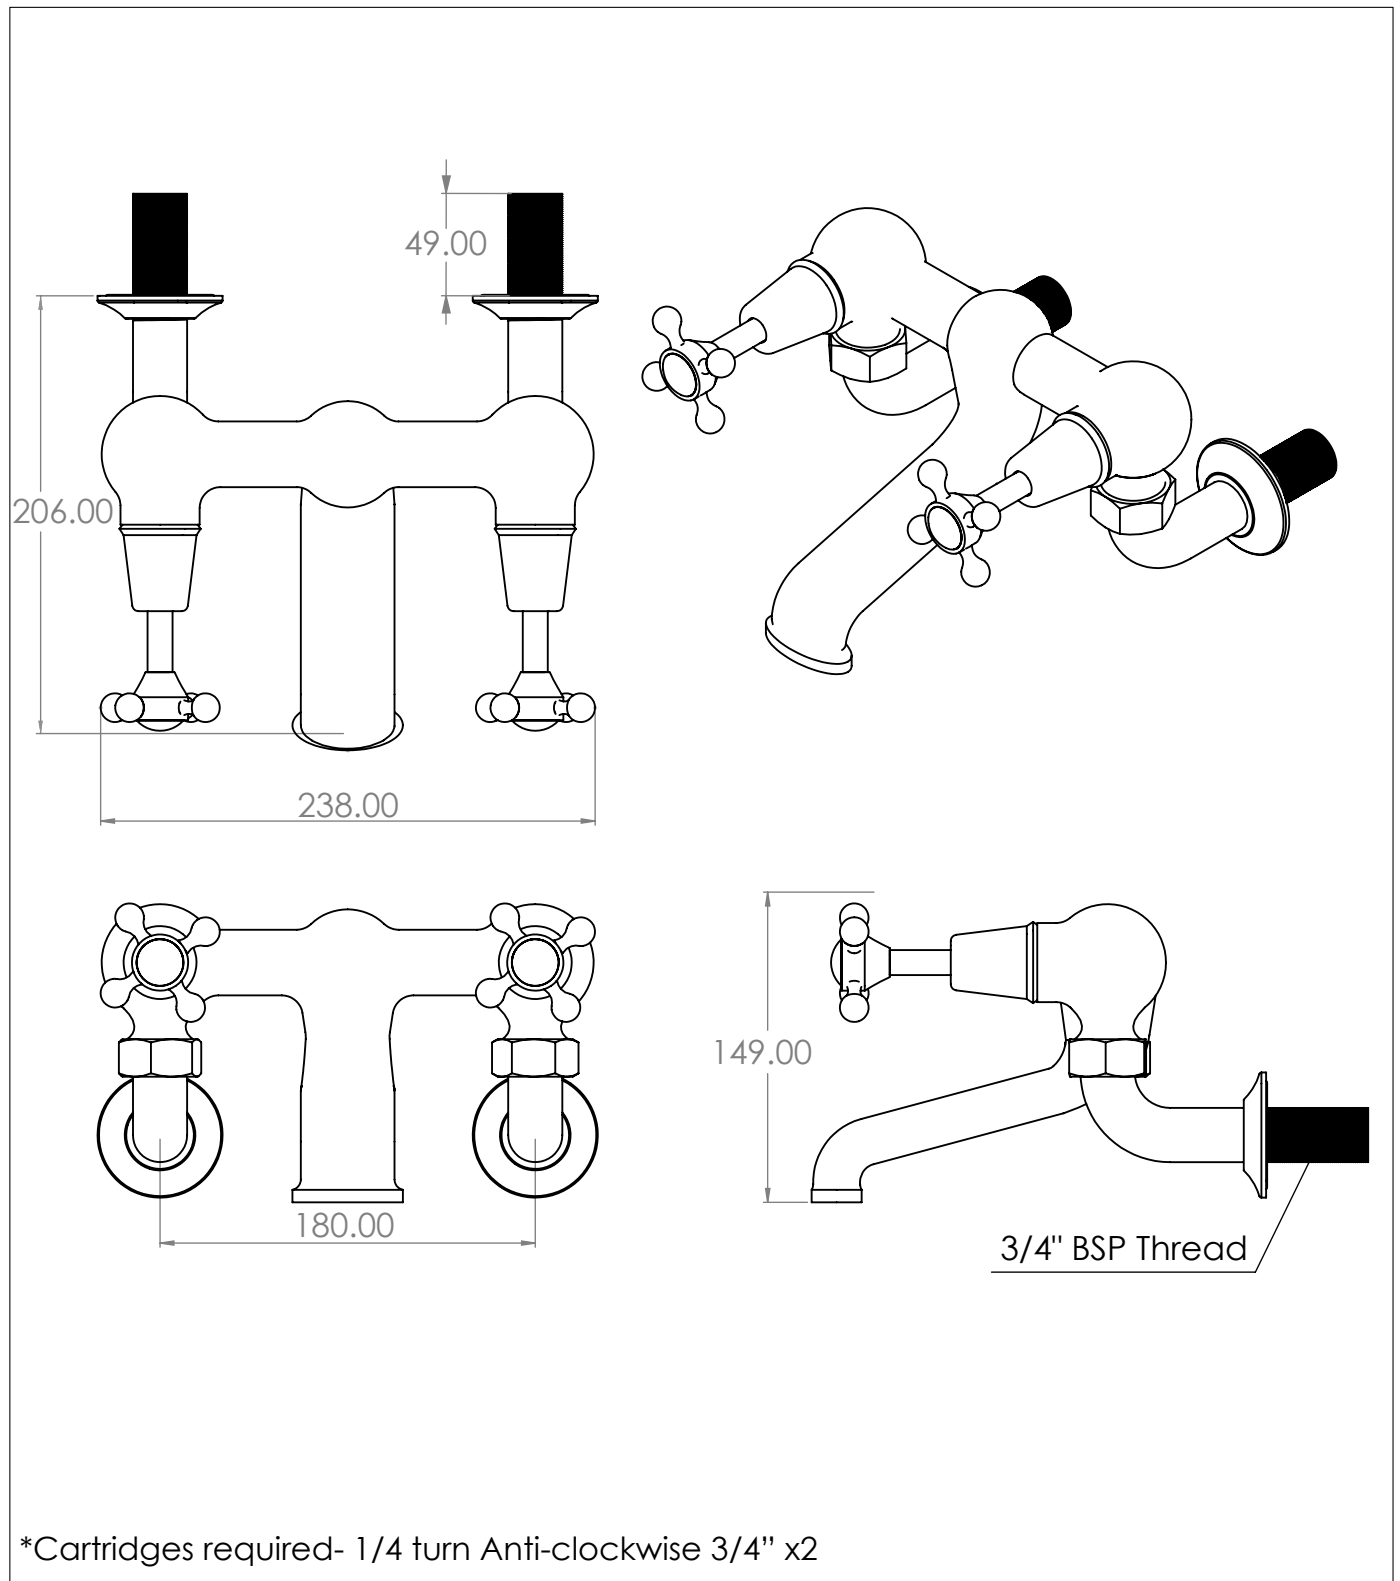

The English Wall Mounted Bathtub Filler

DIMENSIONS (mm)

PLEASE NOTE: Whilst every effort is made to ensure the accuracy of these specification sheets, they are subject to change without notice as part of the company's ongoing product development process.