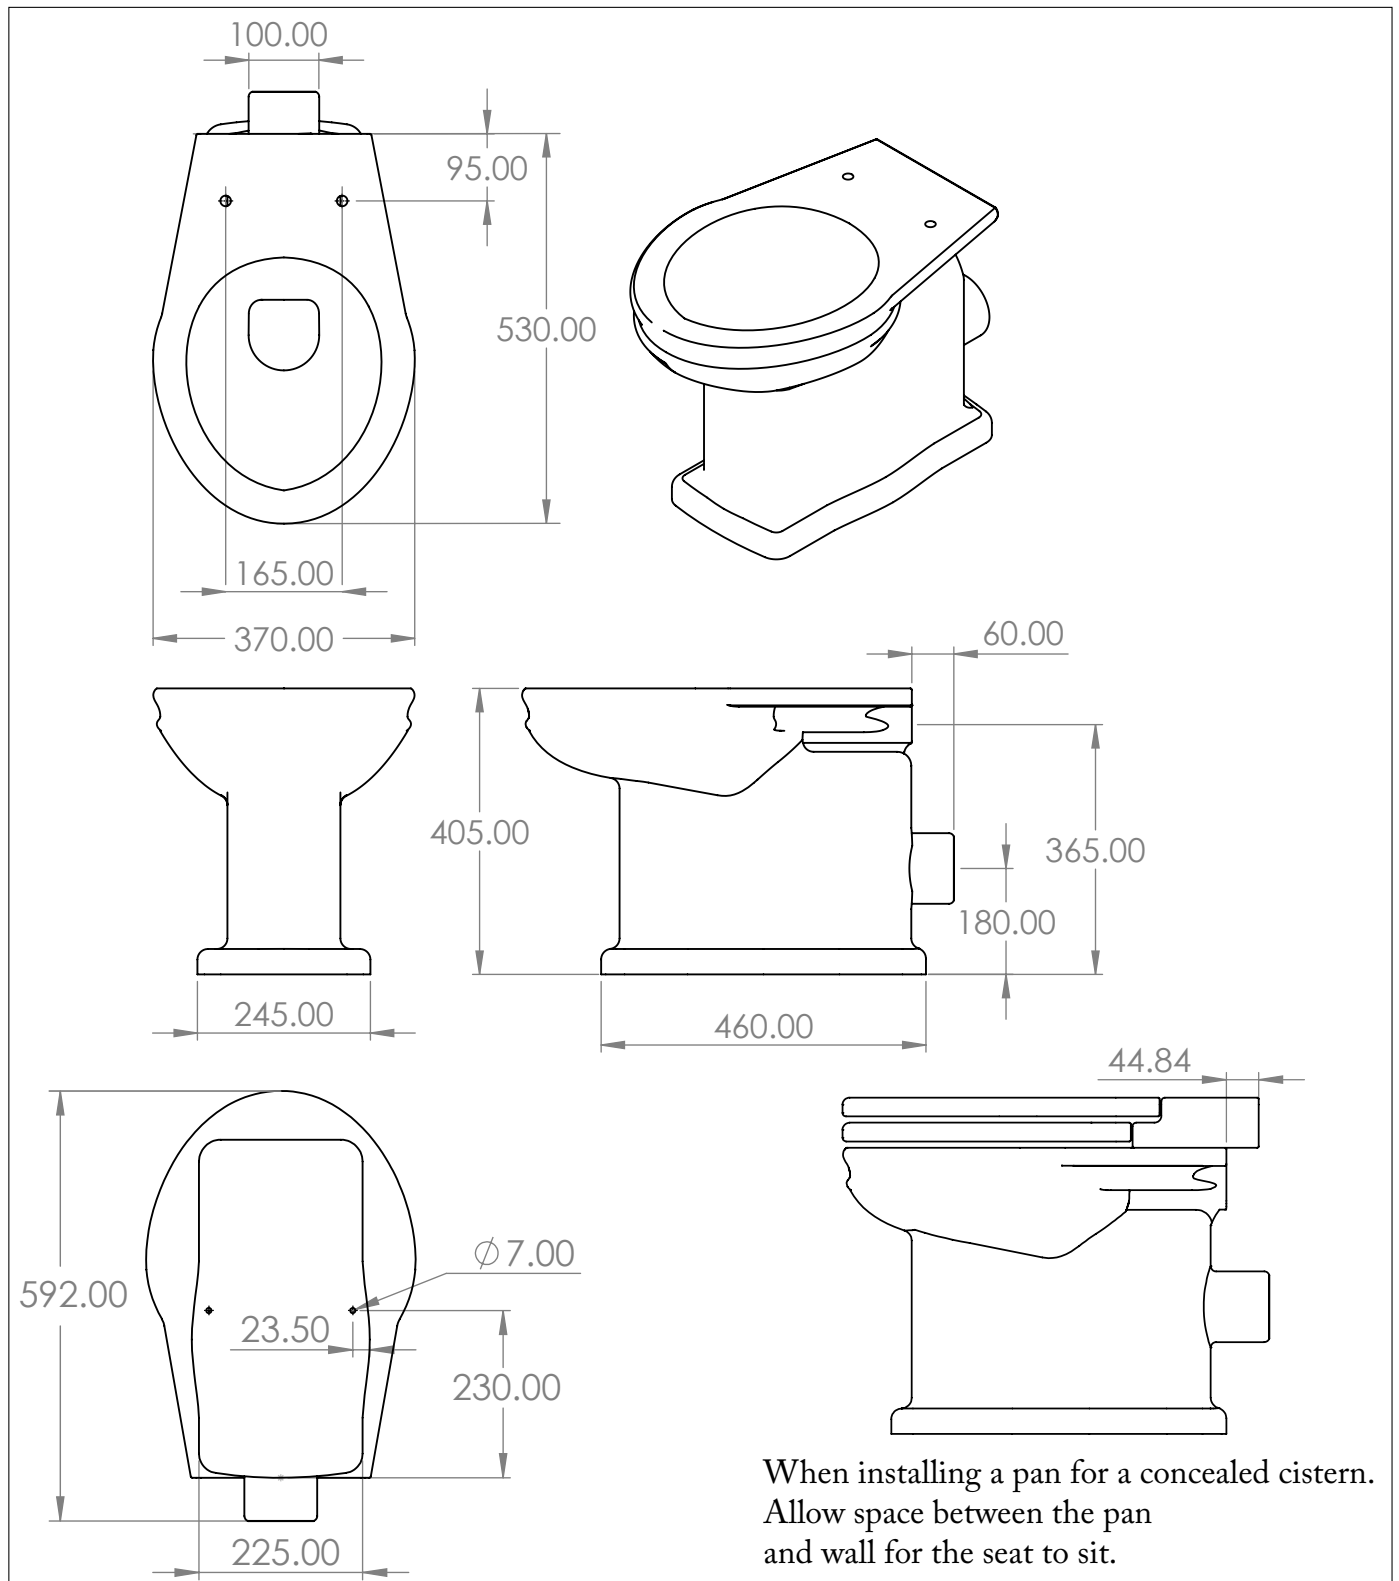

The Empress Wall Outlet

STANDARD MODEL

DIMENSIONS (mm)

PLEASE NOTE: Whilst every effort is made to ensure the accuracy of these specification sheets, they are subject to change without notice as part of the company's ongoing product development process.