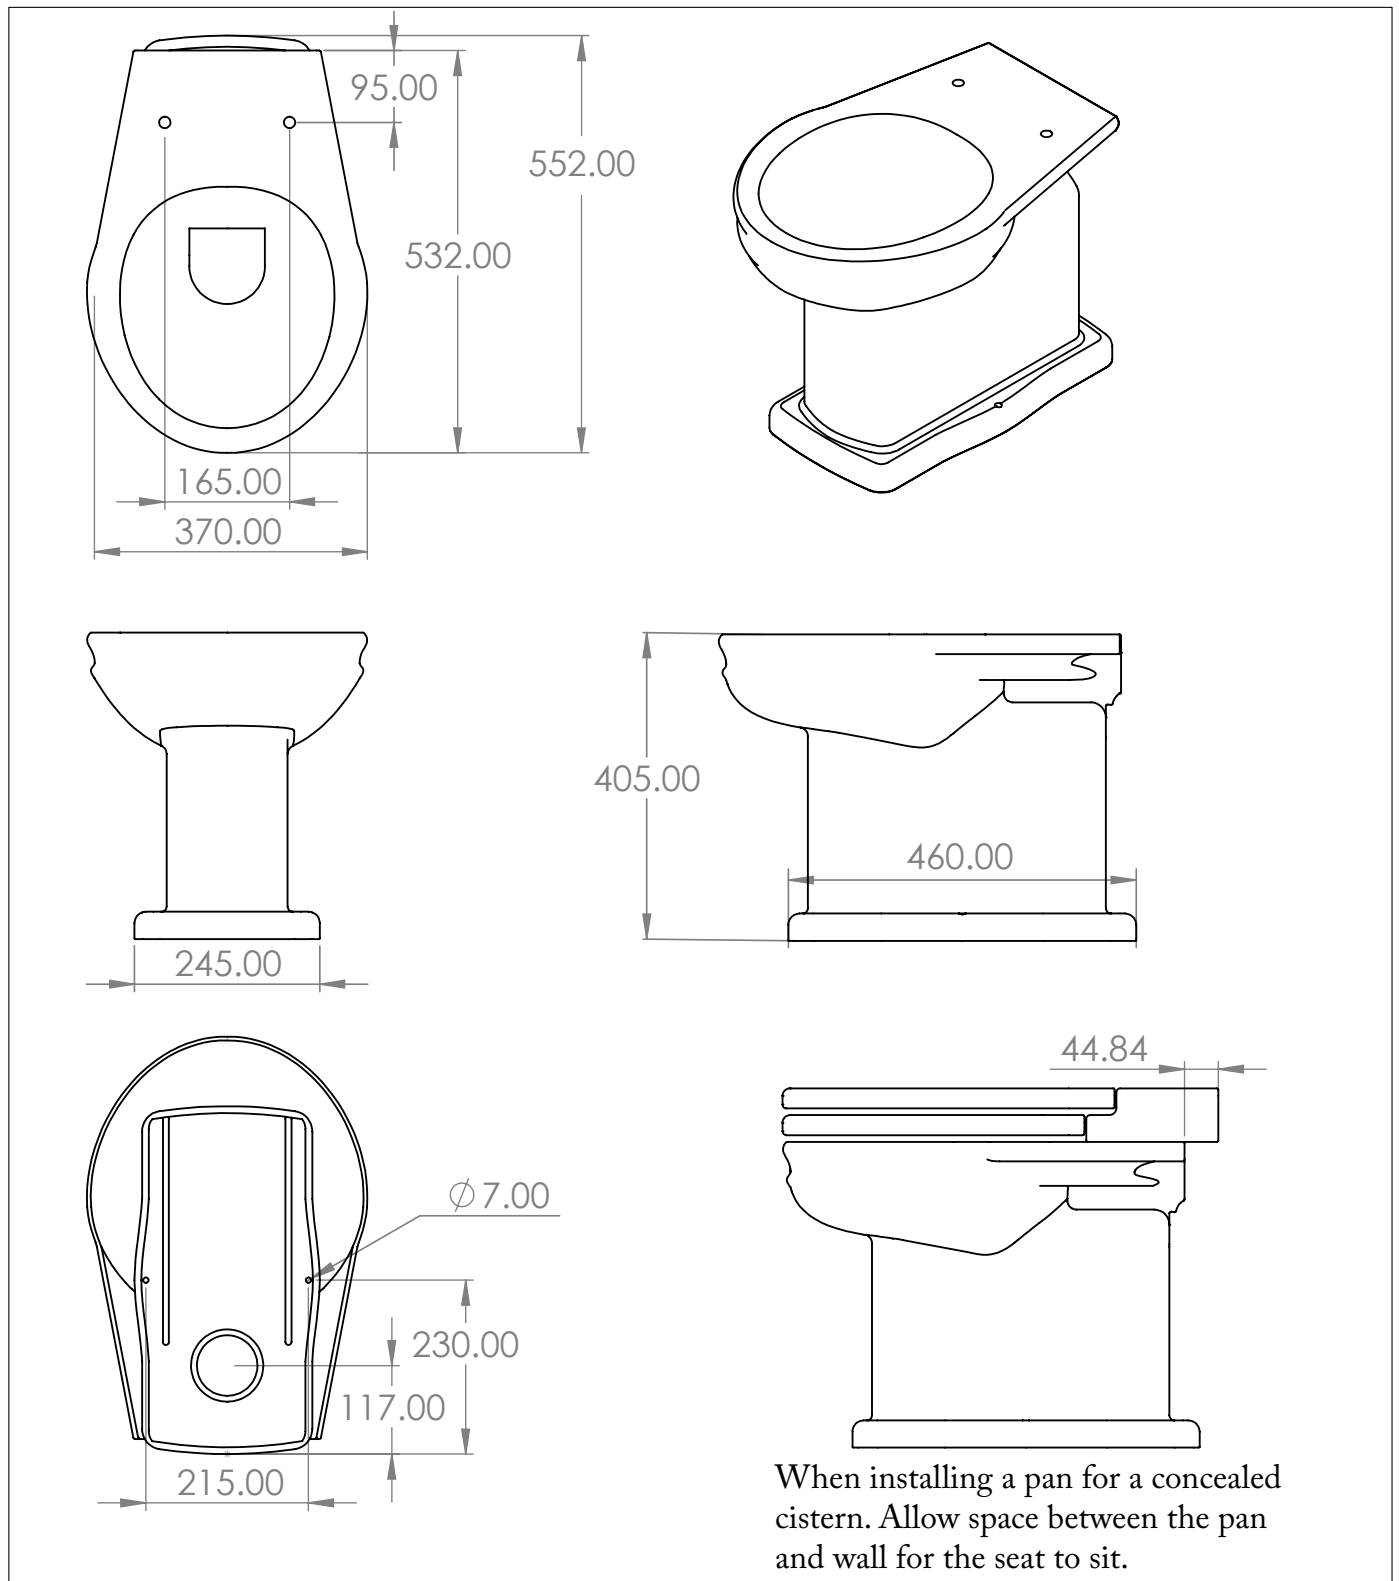

The Empress Floor Outlet

DIMENSIONS (mm)

PLEASE NOTE: Whilst every effort is made to ensure the accuracy of these specification sheets, they are subject to change without notice as part of the company's ongoing product development process.