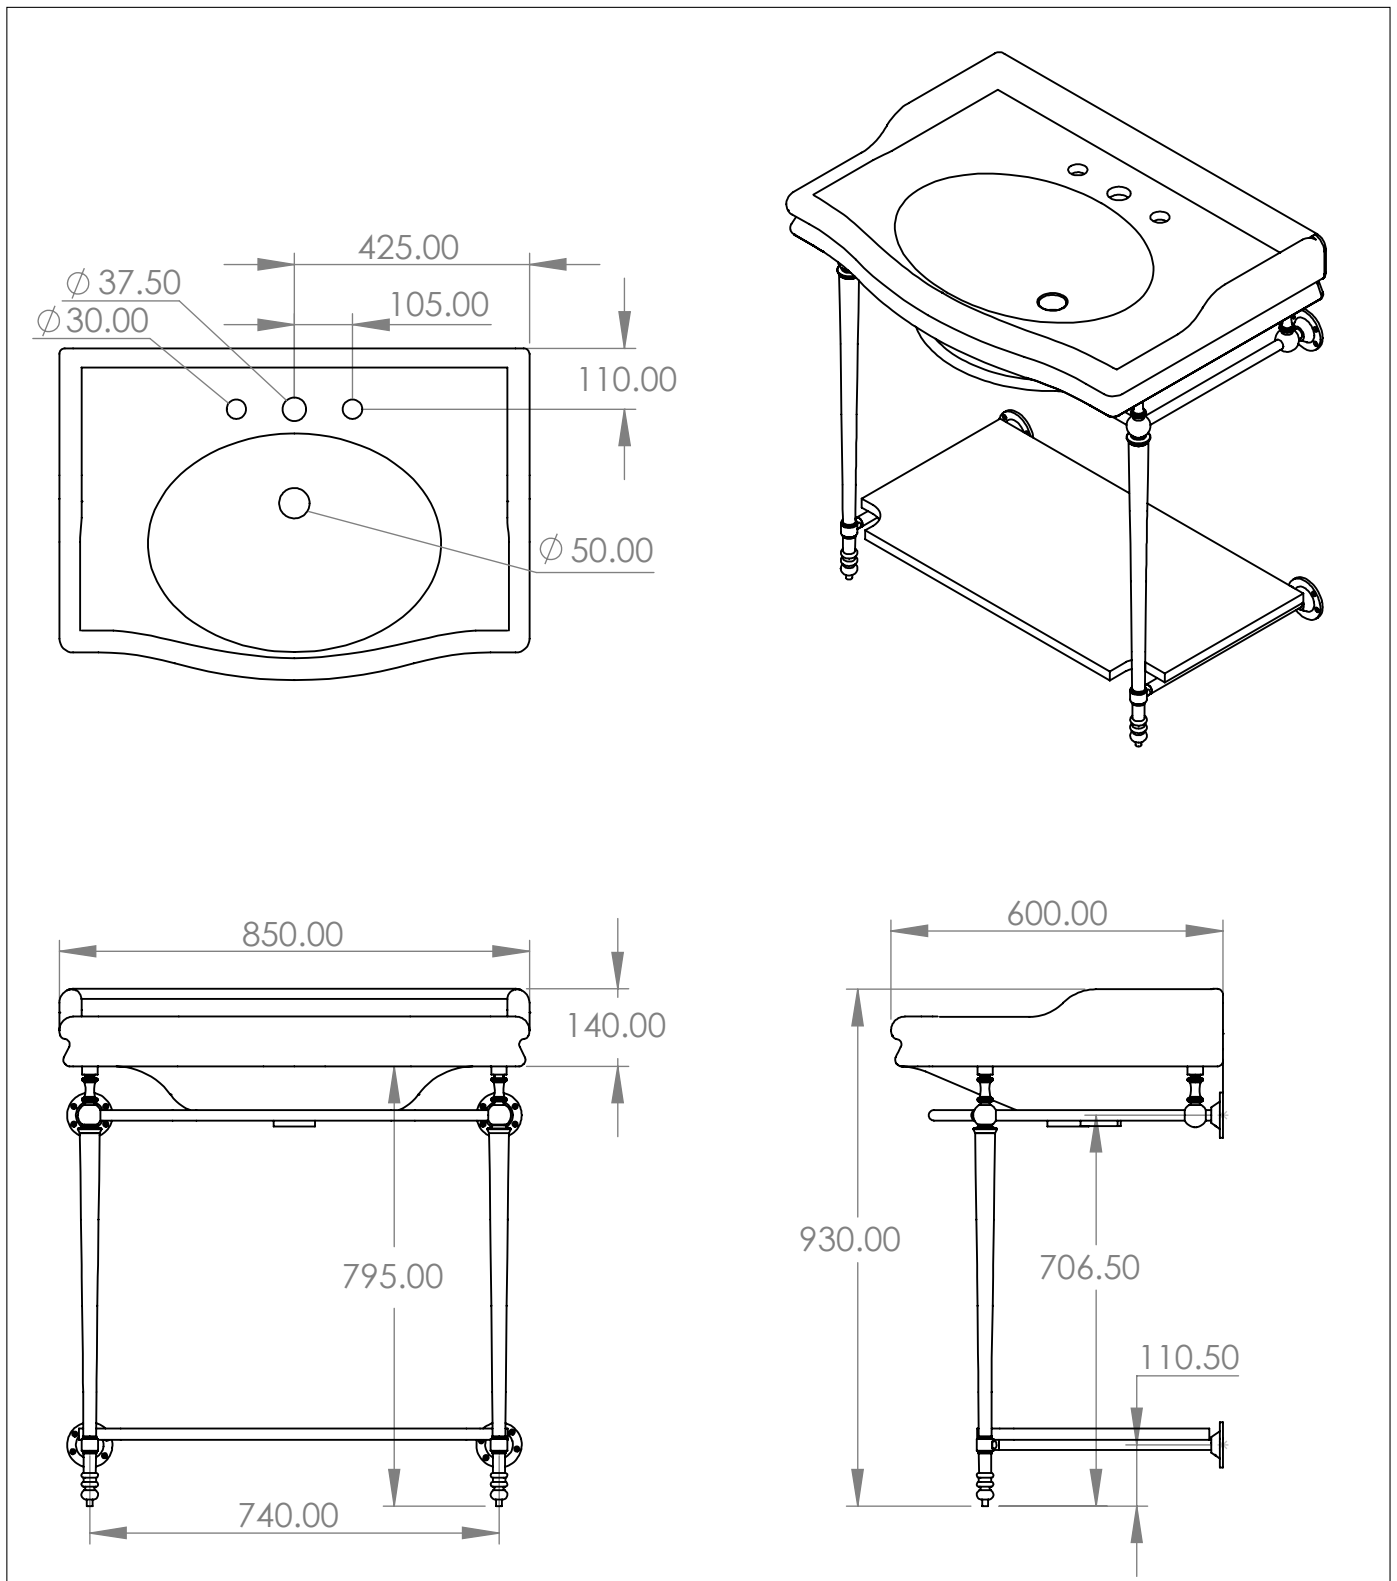

# The Empress 850 with Shelf

DIMENSIONS (mm)

PLEASE NOTE: Whilst every effort is made to ensure the accuracy of these specification sheets, they are subject to change without notice as part of the company's ongoing product development process.