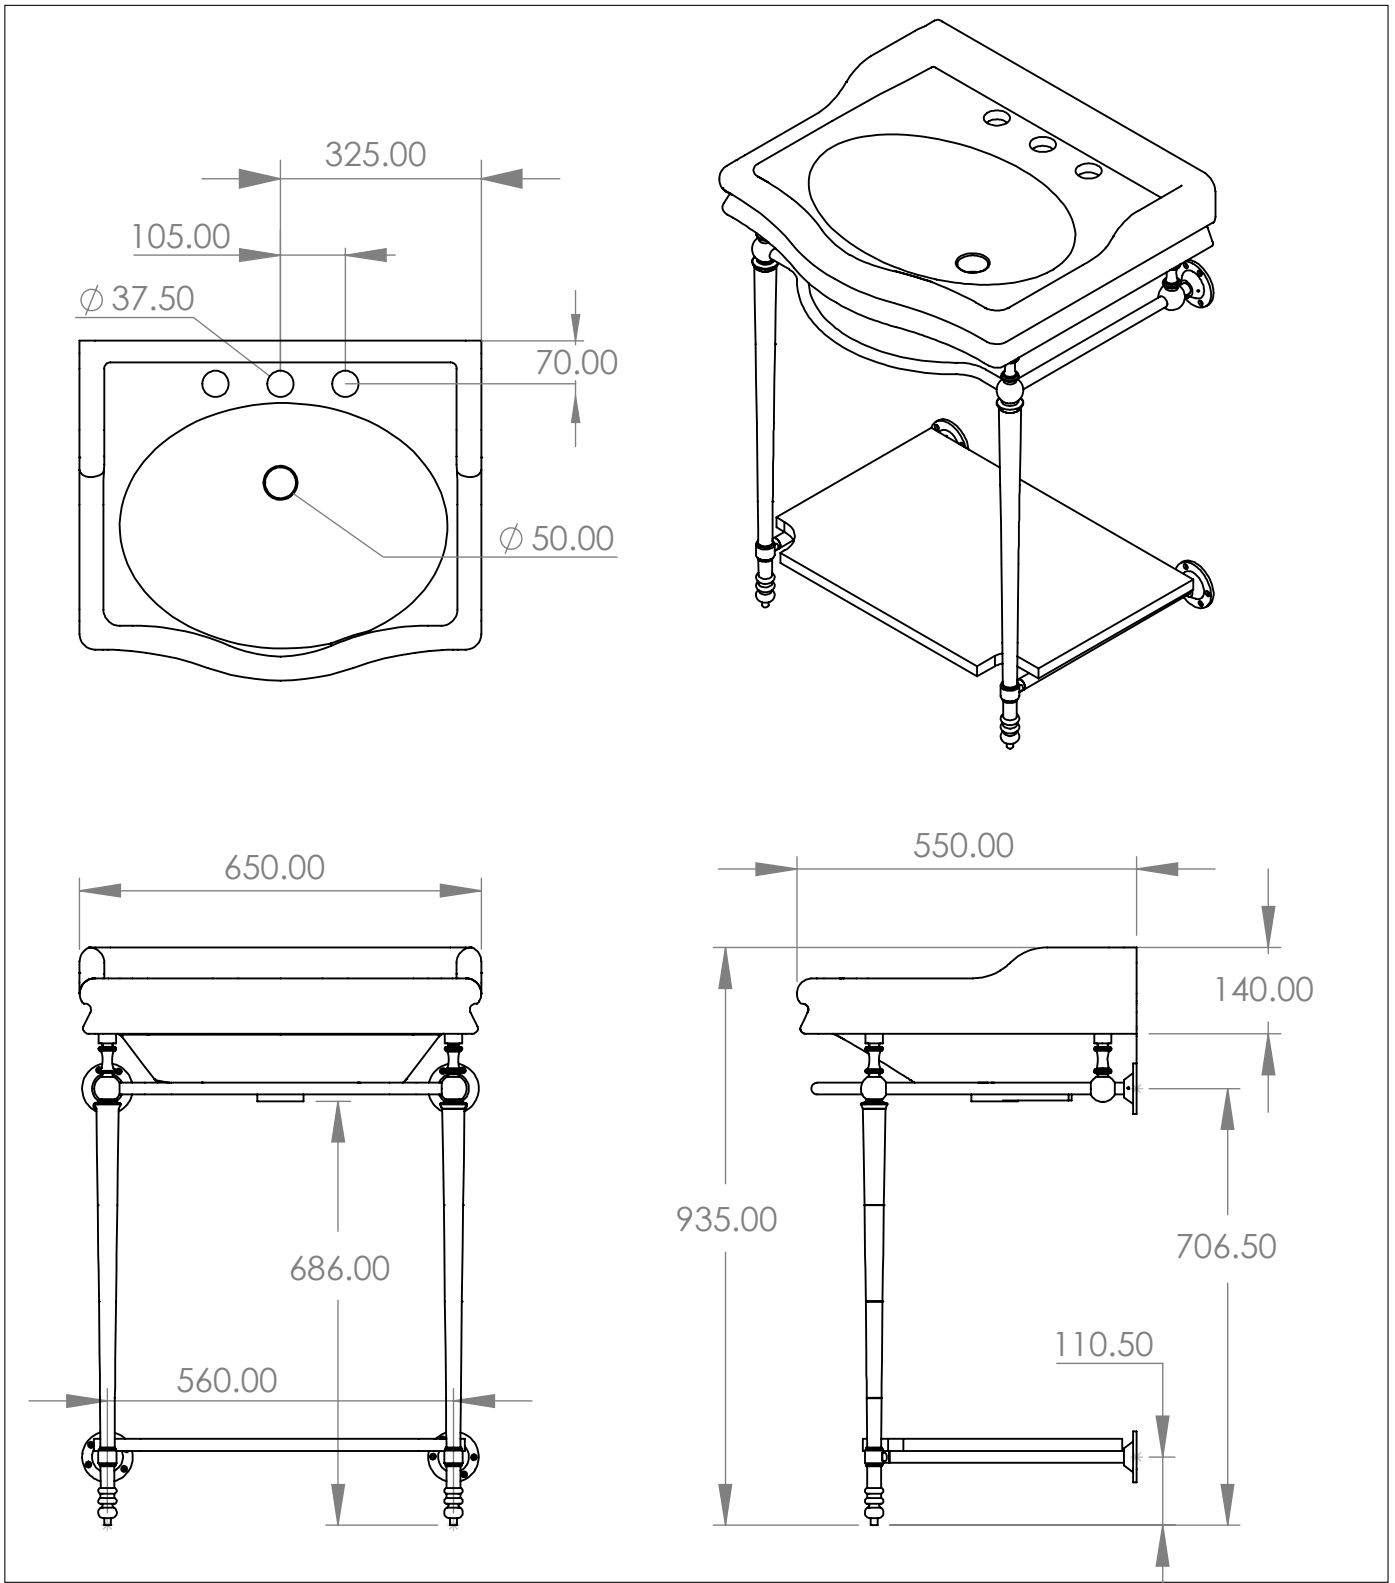

# The Empress 650 with Shelf

DIMENSIONS (mm)

PLEASE NOTE: Whilst every effort is made to ensure the accuracy of these specification sheets, they are subject to change without notice as part of the company's ongoing product development process.