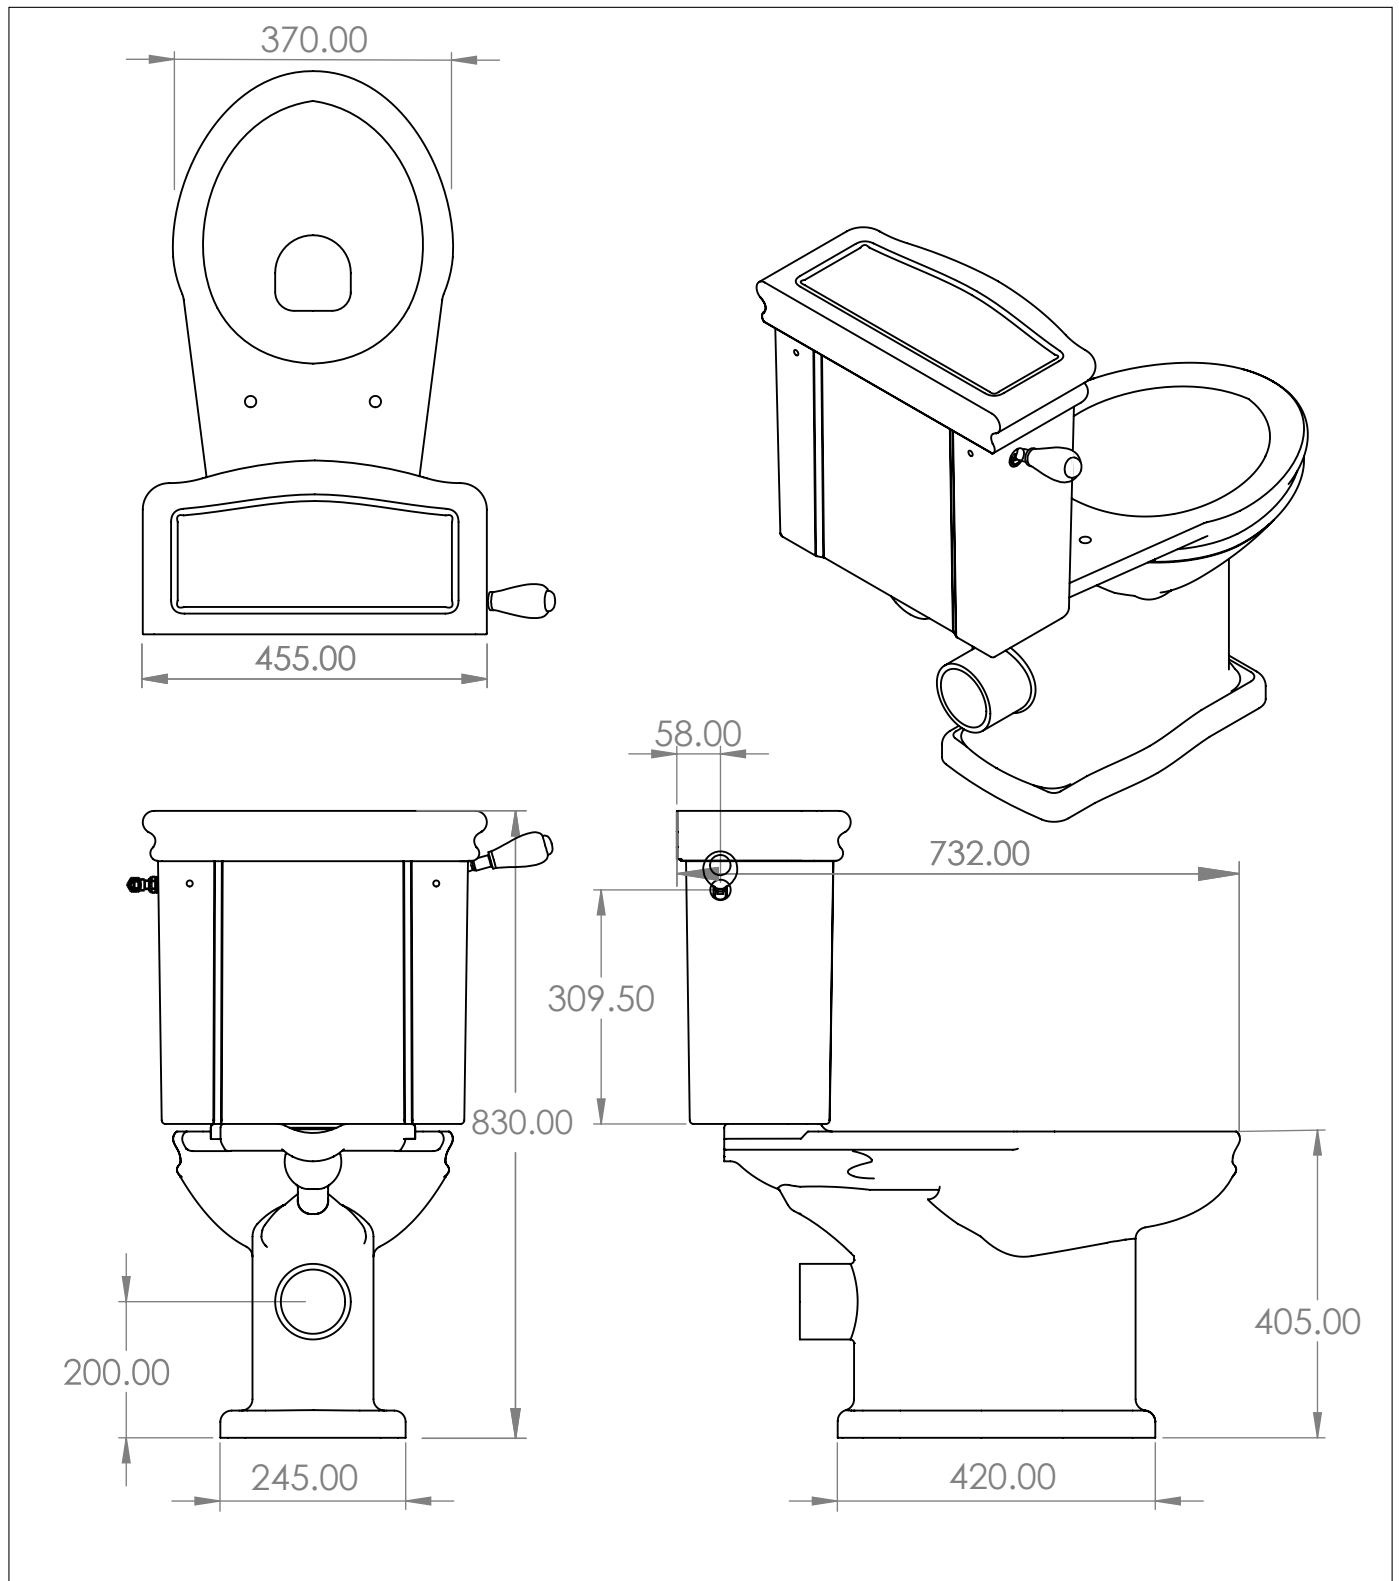

# The Close Coupled Cistern

DIMENSIONS (mm)

PLEASE NOTE: Whilst every effort is made to ensure the accuracy of these specification sheets, they are subject to change without notice as part of the company's ongoing product development process.