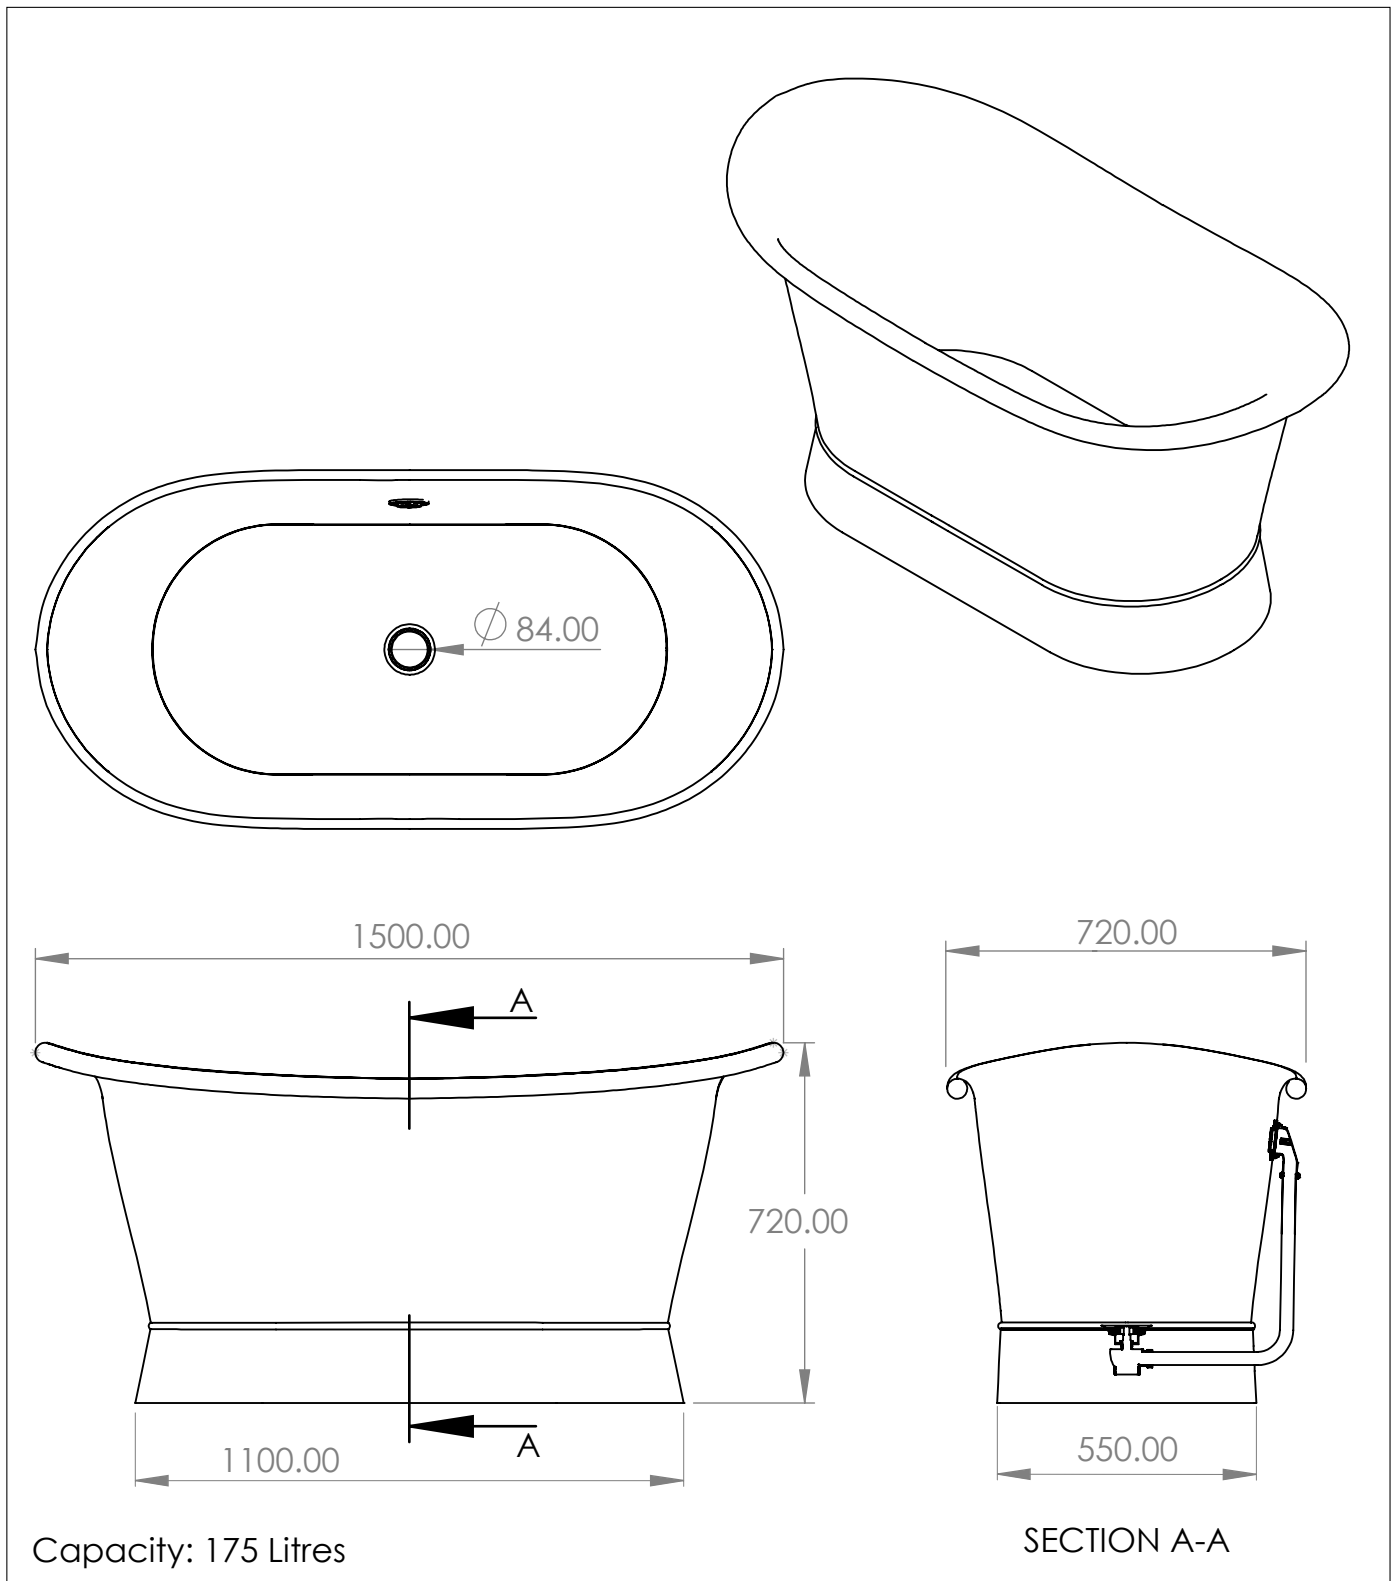

The 1500mm Metal Bateau

DIMENSIONS (mm)

PLEASE NOTE: Whilst every effort is made to ensure the accuracy of these specification sheets, they are subject to change without notice as part of the company's ongoing product development process.