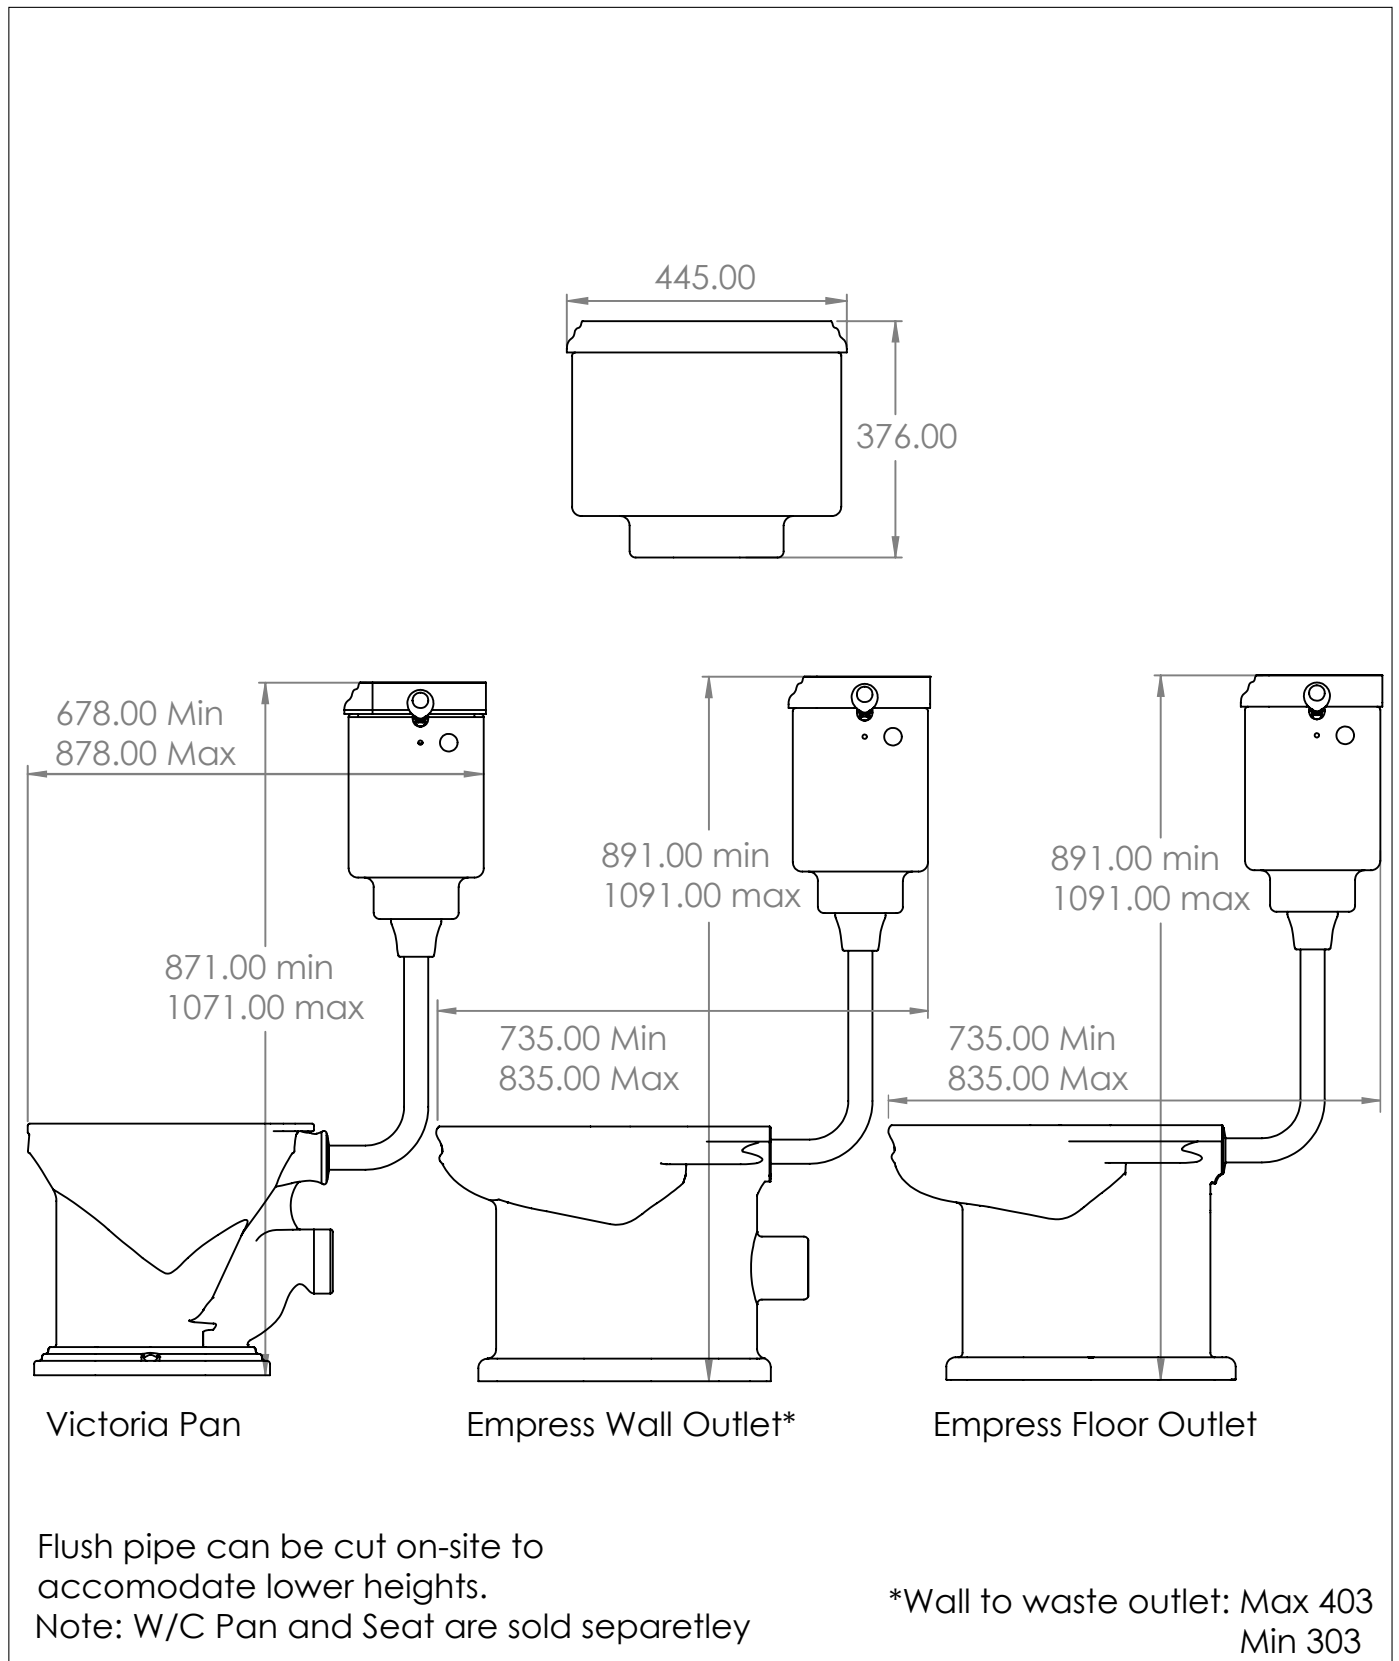

Low Level Victoria Cistern

DIMENSIONS (mm)

PLEASE NOTE: Whilst every effort is made to ensure the accuracy of these specification sheets, they are subject to change without notice as part of the company's ongoing product development process.

PRODUCT SPECIFICATION

Low Level Victoria Cistern

DIMENSIONS (mm)

PLEASE NOTE: Whilst every effort is made to ensure the accuracy of these specification sheets, they are subject to change without notice as part of the company's ongoing product development process.