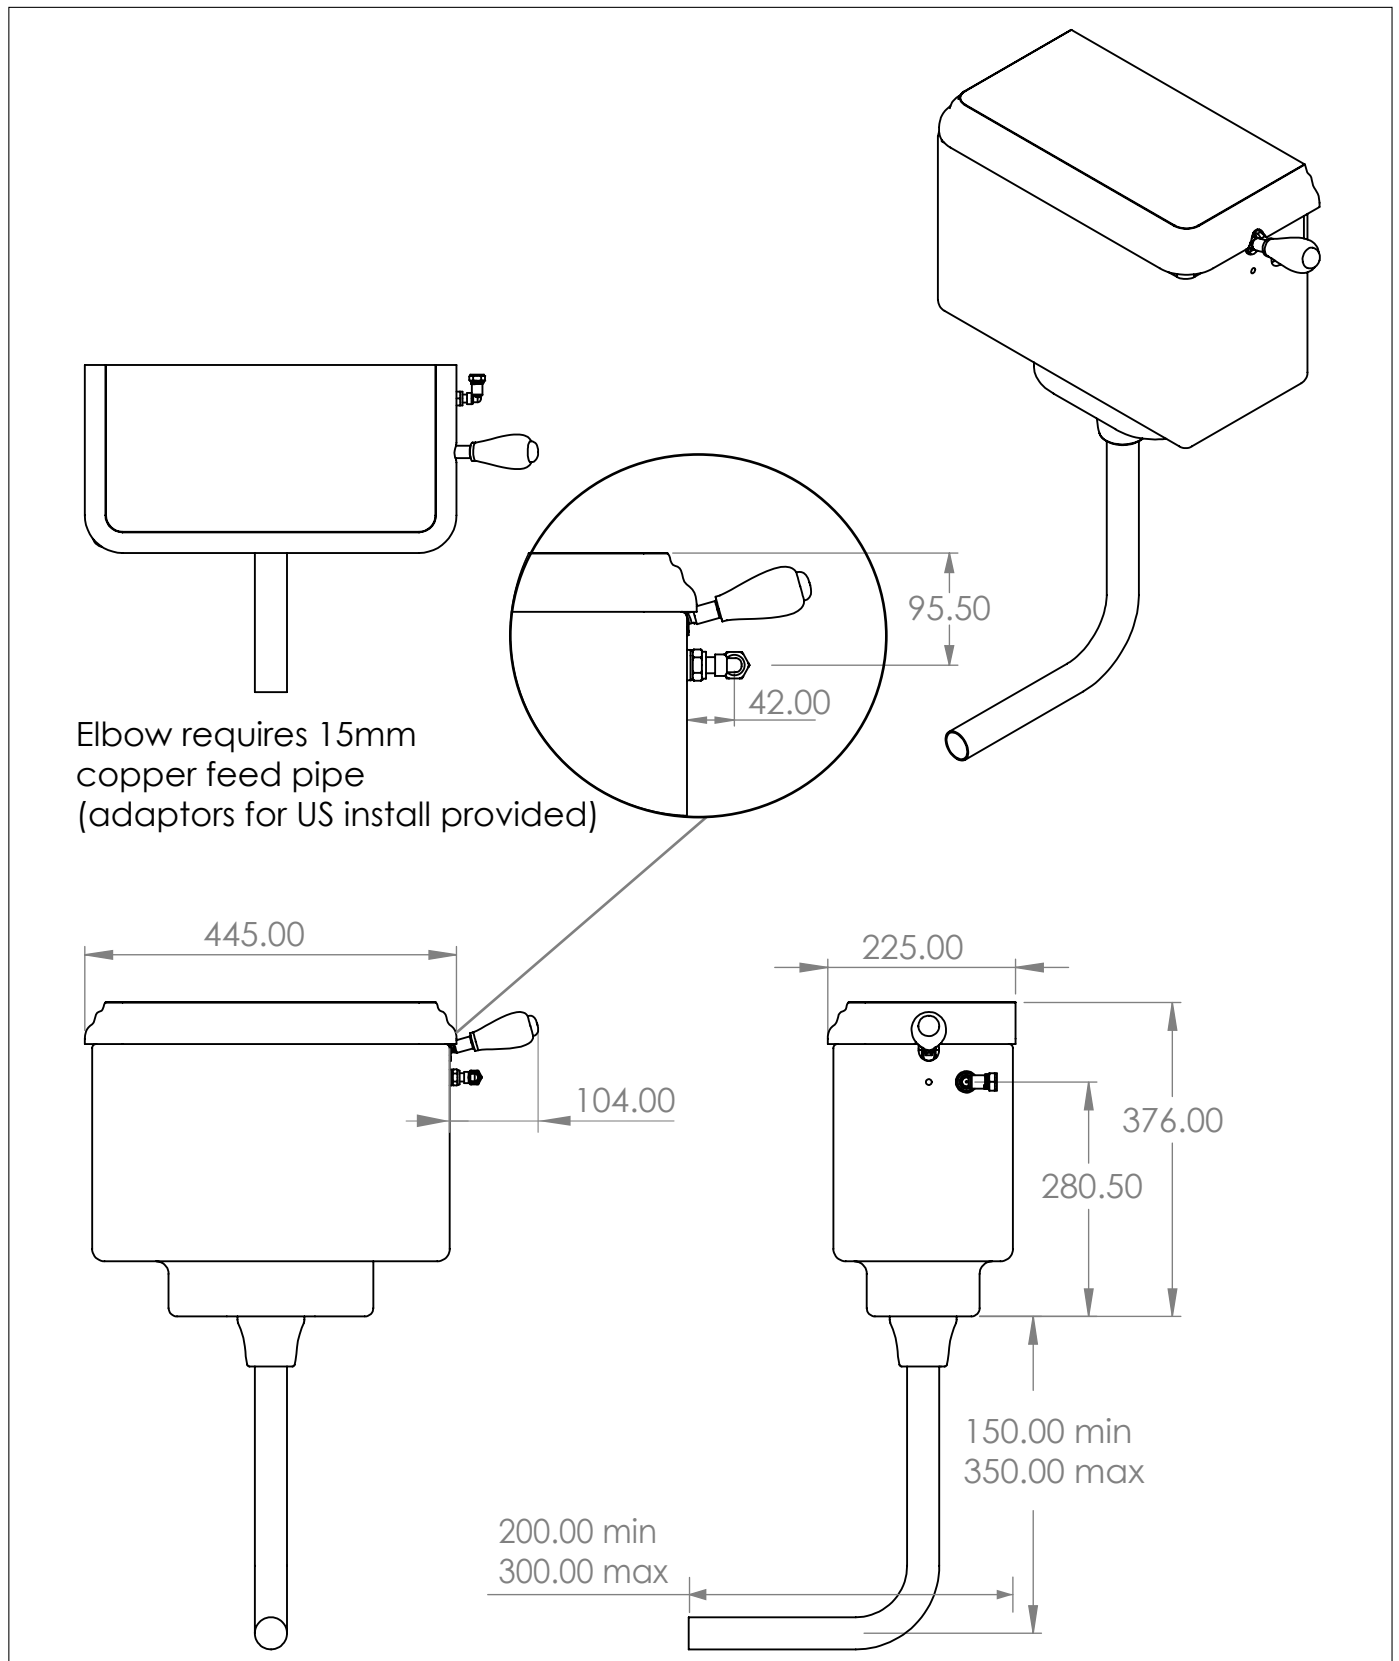

Low Level Victoria Cistern

DIMENSIONS (mm)

PLEASE NOTE: Whilst every effort is made to ensure the accuracy of these specification sheets, they are subject to change without notice as part of the company's ongoing product development process.

PRODUCT SPECIFICATION

Low Level Victoria Cistern

DIMENSIONS (mm)

PLEASE NOTE: Whilst every effort is made to ensure the accuracy of these specification sheets, they are subject to change without notice as part of the company's ongoing product development process.