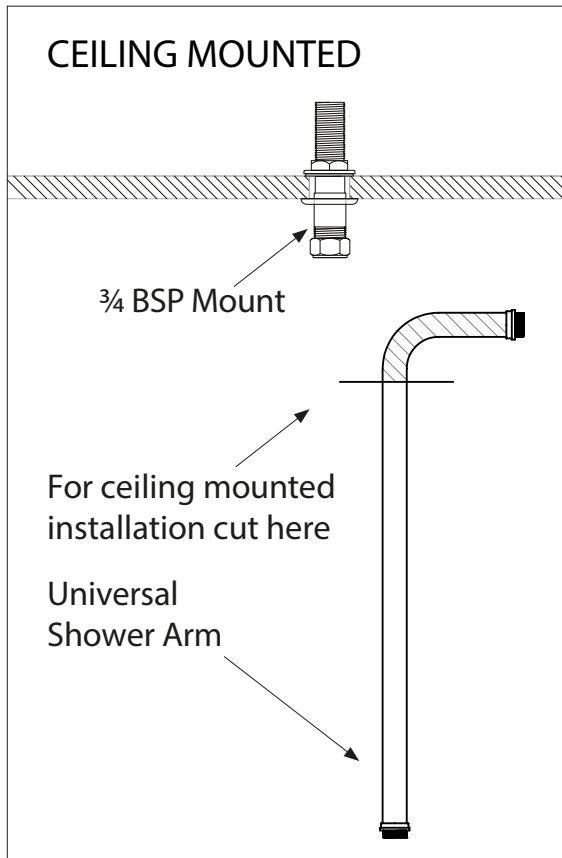

# Le Thermo Grand Concealed

DIMENSIONS (mm)

PLEASE NOTE: Whilst every effort is made to ensure the accuracy of these specification sheets, they are subject to change without notice as part of the company's ongoing product development process.

# Le Thermo Grand Concealed

DIMENSIONS (mm)

The universal riser pipe can be mounted to the wall or ceiling.

The hole sizes to be drilled in the front wall for each section are shown below

\*Check the unit for any leaks before sealing. If there are, contact our technical team who will be able to assist, should you need any components.