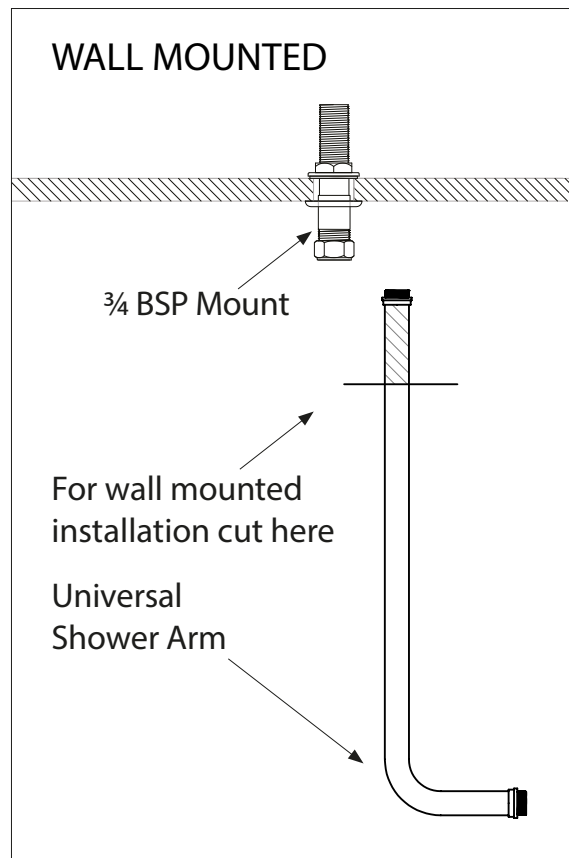

# Le Thermo Grand Concealed

DIMENSIONS (mm)

PLEASE NOTE: Whilst every effort is made to ensure the accuracy of these specification sheets, they are subject to change without notice as part of the company's ongoing product development process.

# Le Thermo Grand Concealed

DIMENSIONS (mm)

The universal riser pipe can be mounted to the wall or ceiling.

The hole sizes to be drilled in the front wall for each section are shown below

\*Check the unit for any leaks before sealing. If there are, contact our technical team who will be able to assist, should you need any components.