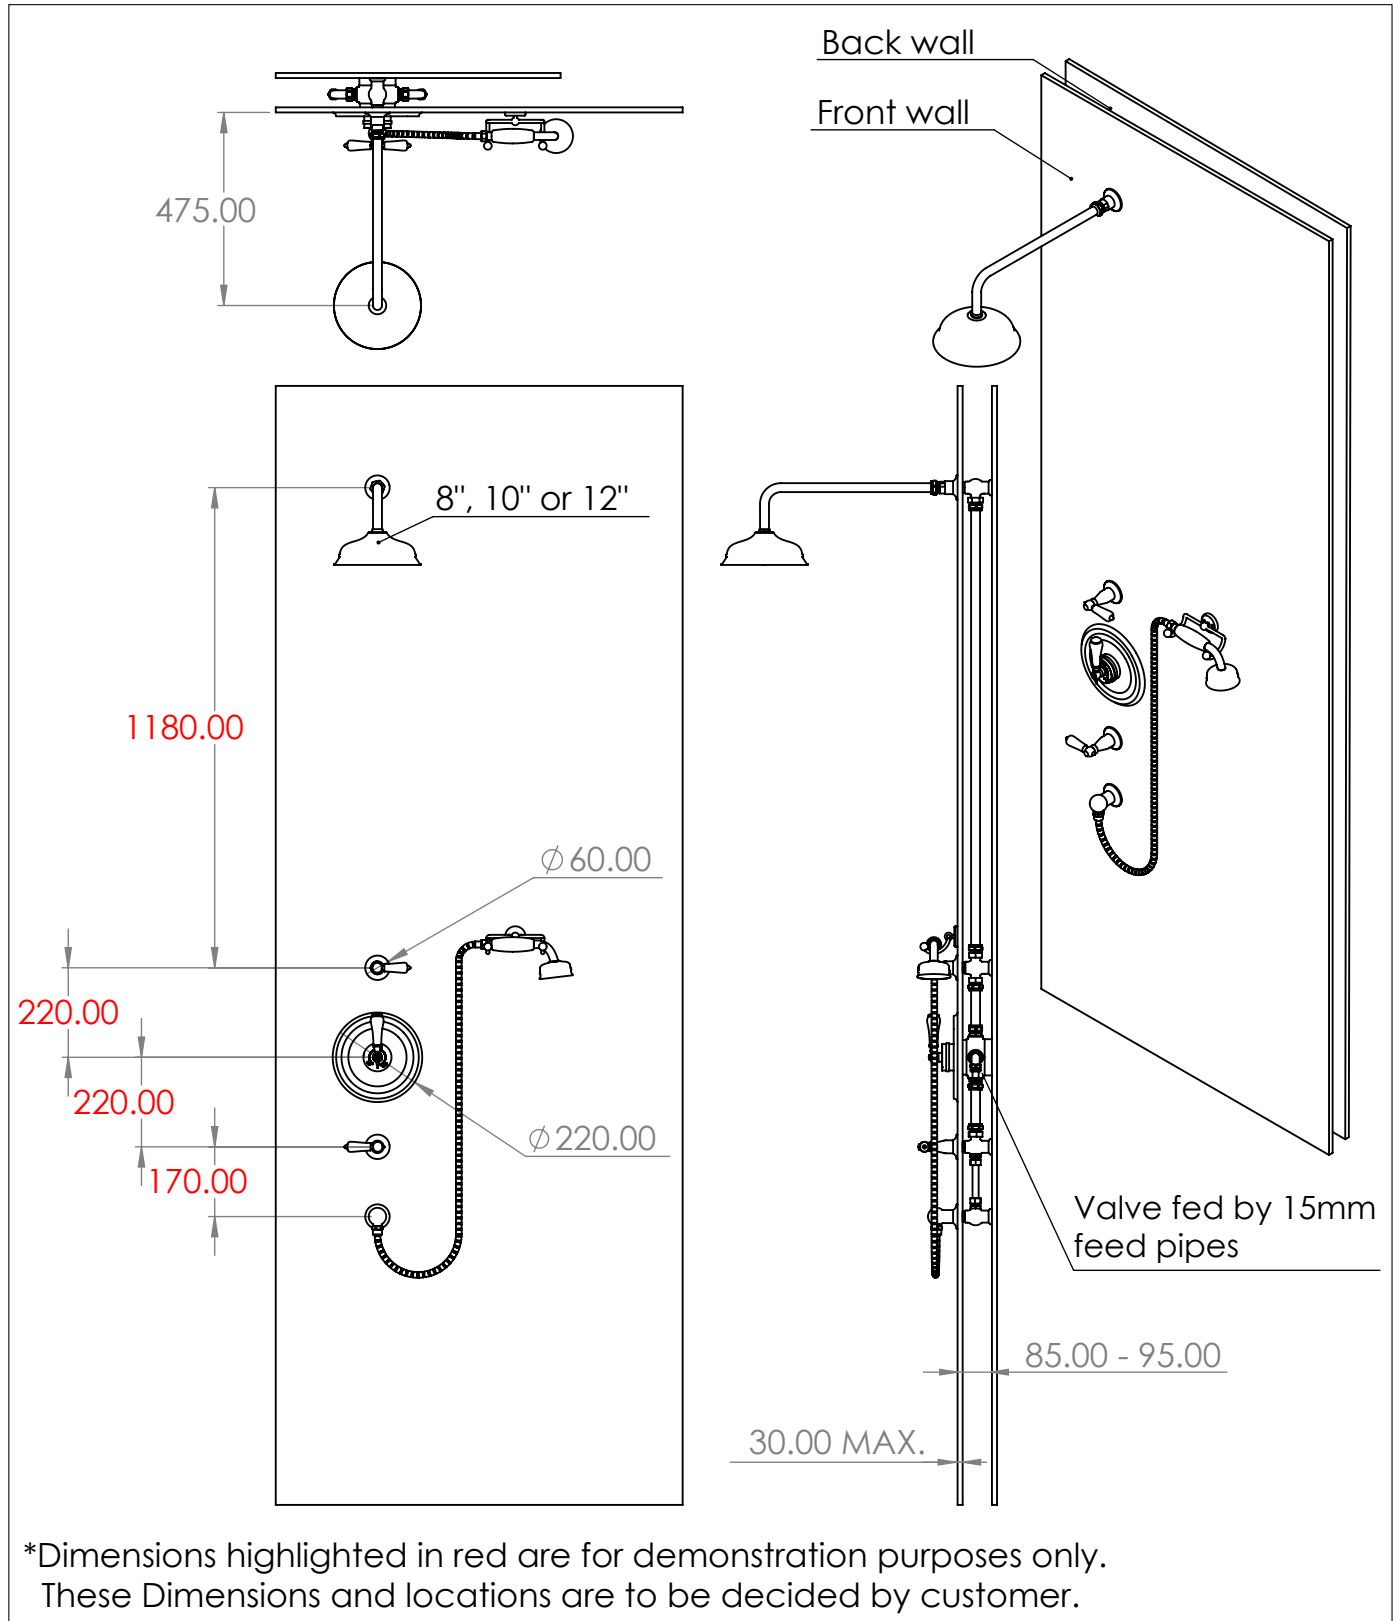

# Le Thermo Grand Concealed

DIMENSIONS (mm)

PLEASE NOTE: Whilst every effort is made to ensure the accuracy of these specification sheets, they are subject to change without notice as part of the company's ongoing product development process.

# Le Thermo Grand Concealed

DIMENSIONS (mm)

The universal riser pipe can be mounted to the wall or ceiling.

The hole sizes to be drilled in the front wall for each section are shown below

\*Check the unit for any leaks before sealing. If there are, contact our technical team who will be able to assist, should you need any components.