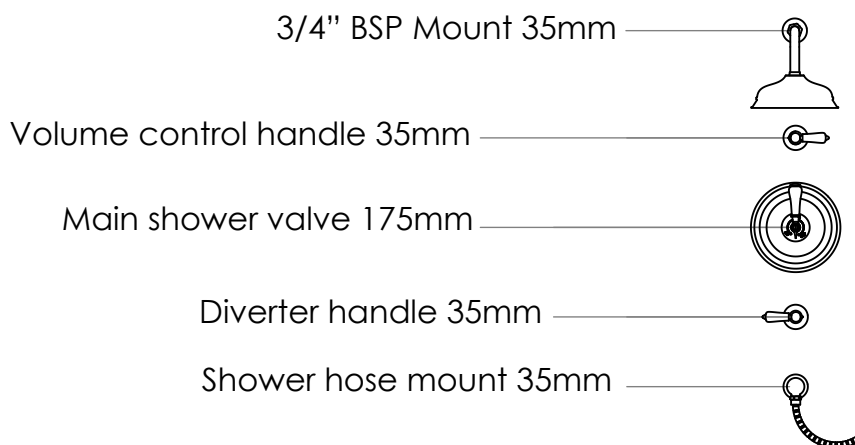

# Le Thermo Grand Concealed

DIMENSIONS (mm)

PLEASE NOTE: Whilst every effort is made to ensure the accuracy of these specification sheets, they are subject to change without notice as part of the company's ongoing product development process.

# Le Thermo Grand Concealed

DIMENSIONS (mm)

The universal riser pipe can be mounted to the wall or ceiling.

The hole sizes to be drilled in the front wall for each section are shown below

\*Check the unit for any leaks before sealing. If there are, contact our technical team who will be able to assist, should you need any components.