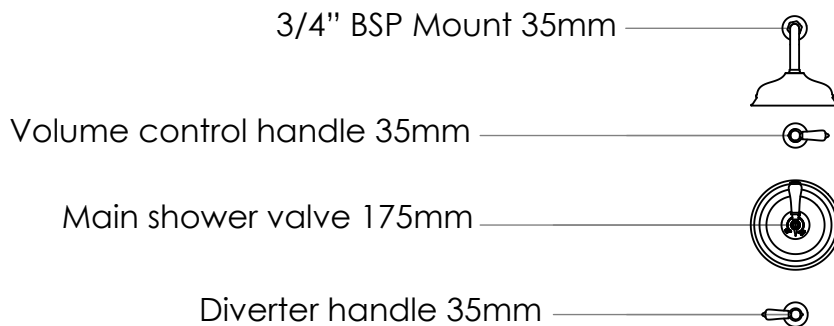

# Le Thermo Concealed

DIMENSIONS (mm)

PLEASE NOTE: Whilst every effort is made to ensure the accuracy of these specification sheets, they are subject to change without notice as part of the company's ongoing product development process.

# Le Thermo Concealed

DIMENSIONS (mm)

The universal riser pipe can be mounted to the wall or ceiling.

The hole sizes to be drilled in the front wall for each section are shown below

\*Check the unit for any leaks before sealing. If there are, contact our technical team who will be able to assist, should you need any components.