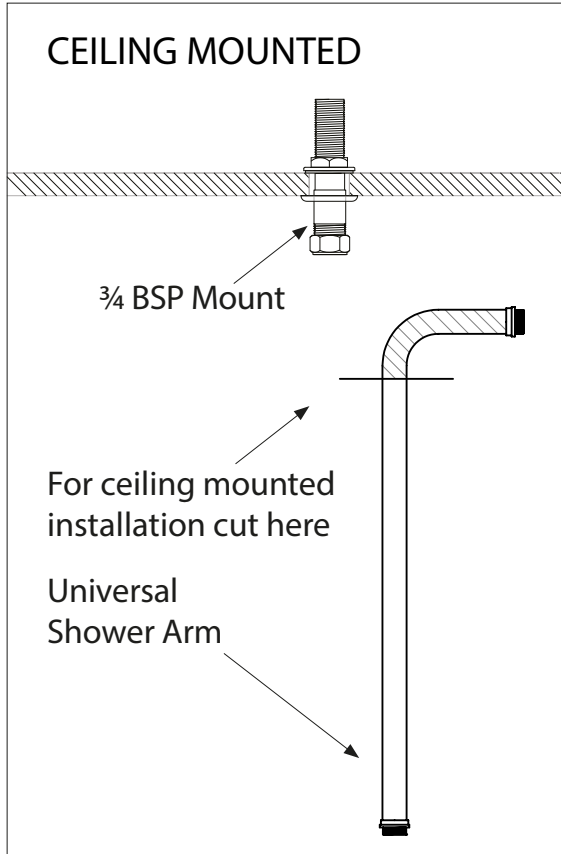

# Le Thermo Concealed

DIMENSIONS (mm)

PLEASE NOTE: Whilst every effort is made to ensure the accuracy of these specification sheets, they are subject to change without notice as part of the company's ongoing product development process.

# Le Thermo Concealed

DIMENSIONS (mm)

The universal riser pipe can be mounted to the wall or ceiling.

The hole sizes to be drilled in the front wall for each section are shown below

\*Check the unit for any leaks before sealing. If there are, contact our technical team who will be able to assist, should you need any components.