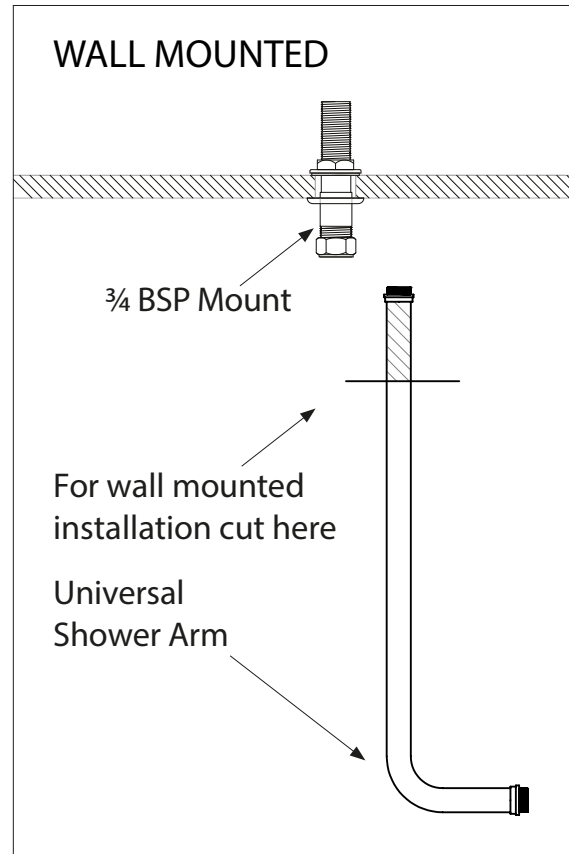

# Le Thermo Concealed

DIMENSIONS (mm)

PLEASE NOTE: Whilst every effort is made to ensure the accuracy of these specification sheets, they are subject to change without notice as part of the company's ongoing product development process.

# Le Thermo Concealed

DIMENSIONS (mm)

The universal riser pipe can be mounted to the wall or ceiling.

The hole sizes to be drilled in the front wall for each section are shown below

\*Check the unit for any leaks before sealing. If there are, contact our technical team who will be able to assist, should you need any components.