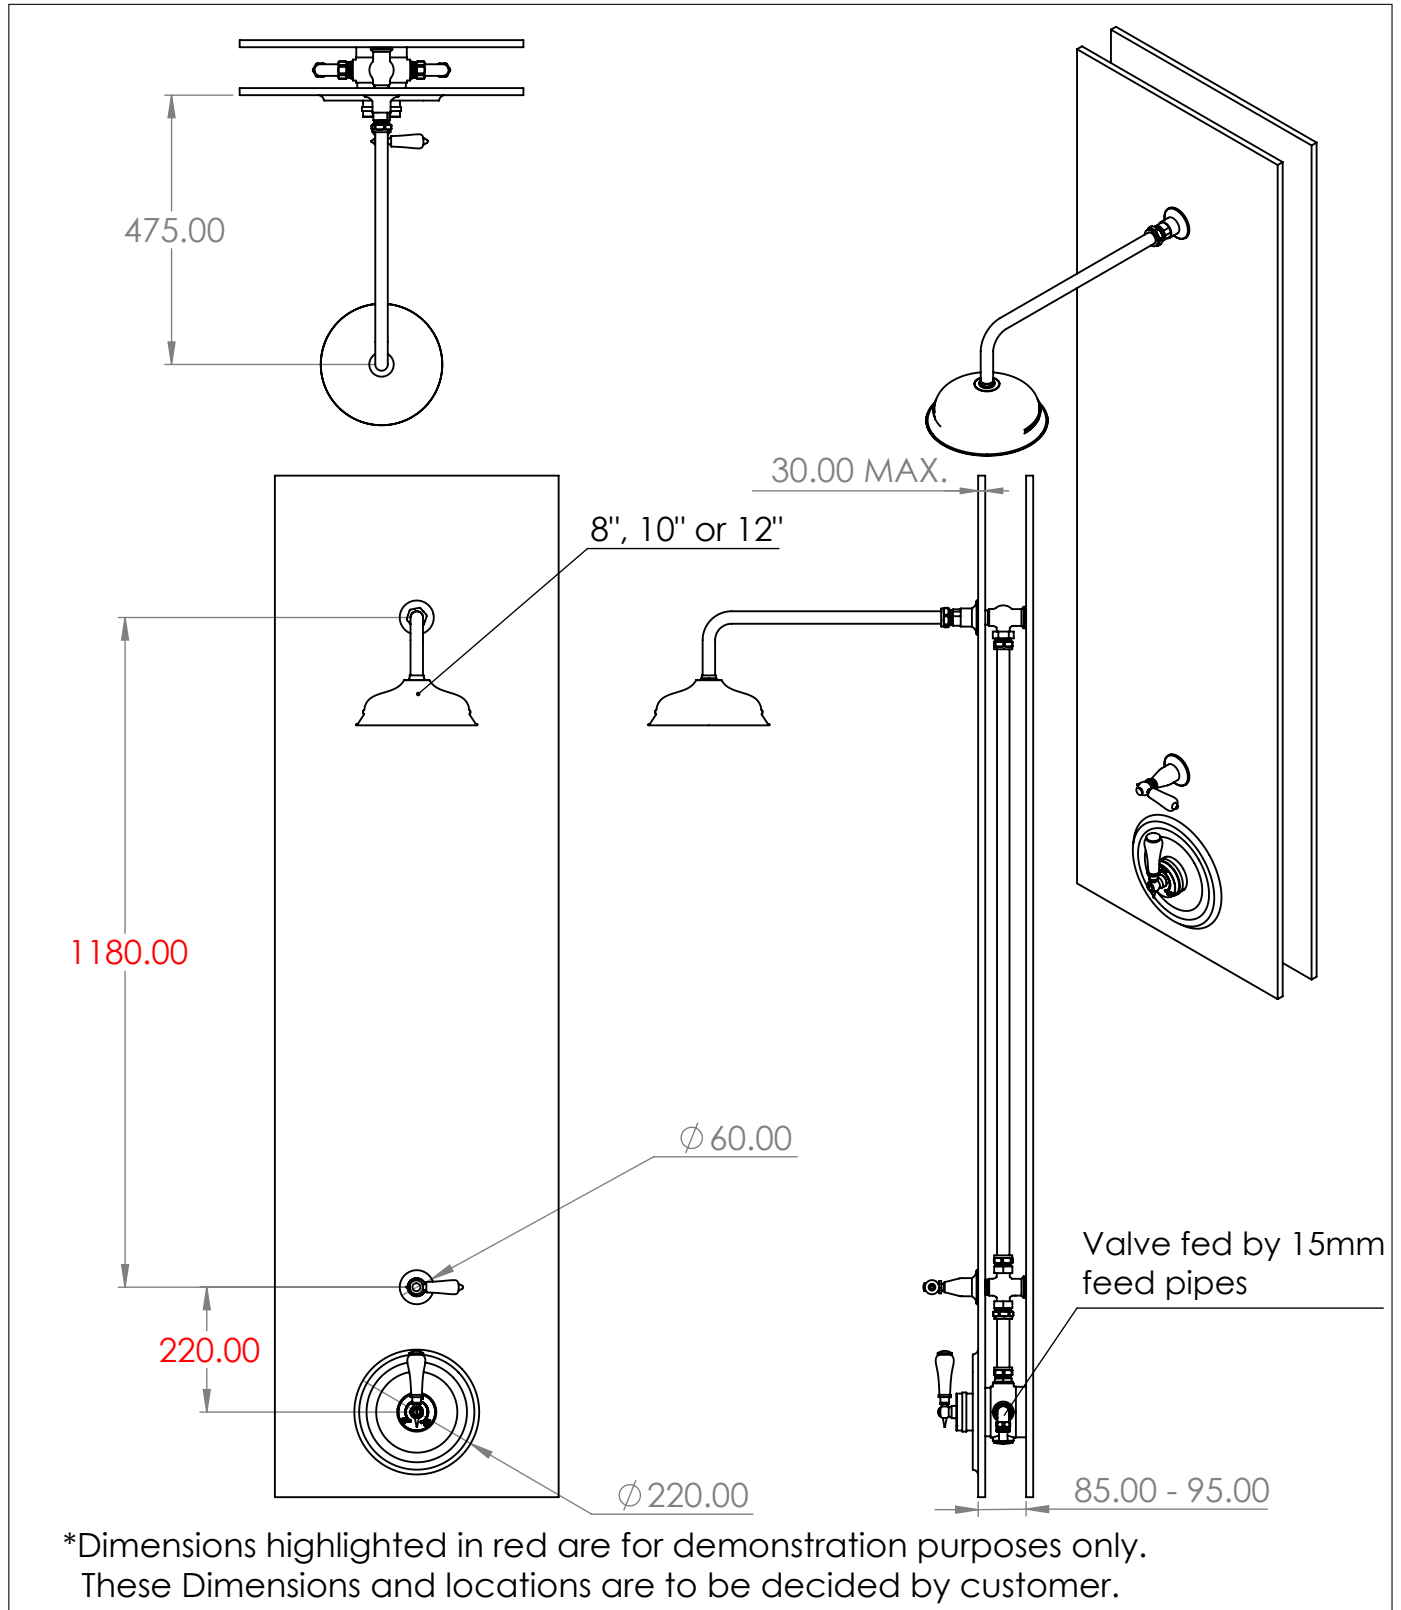

# Le Thermo Concealed

DIMENSIONS (mm)

PLEASE NOTE: Whilst every effort is made to ensure the accuracy of these specification sheets, they are subject to change without notice as part of the company's ongoing product development process.

# Le Thermo Concealed

DIMENSIONS (mm)

The universal riser pipe can be mounted to the wall or ceiling.

The hole sizes to be drilled in the front wall for each section are shown below

\*Check the unit for any leaks before sealing. If there are, contact our technical team who will be able to assist, should you need any components.