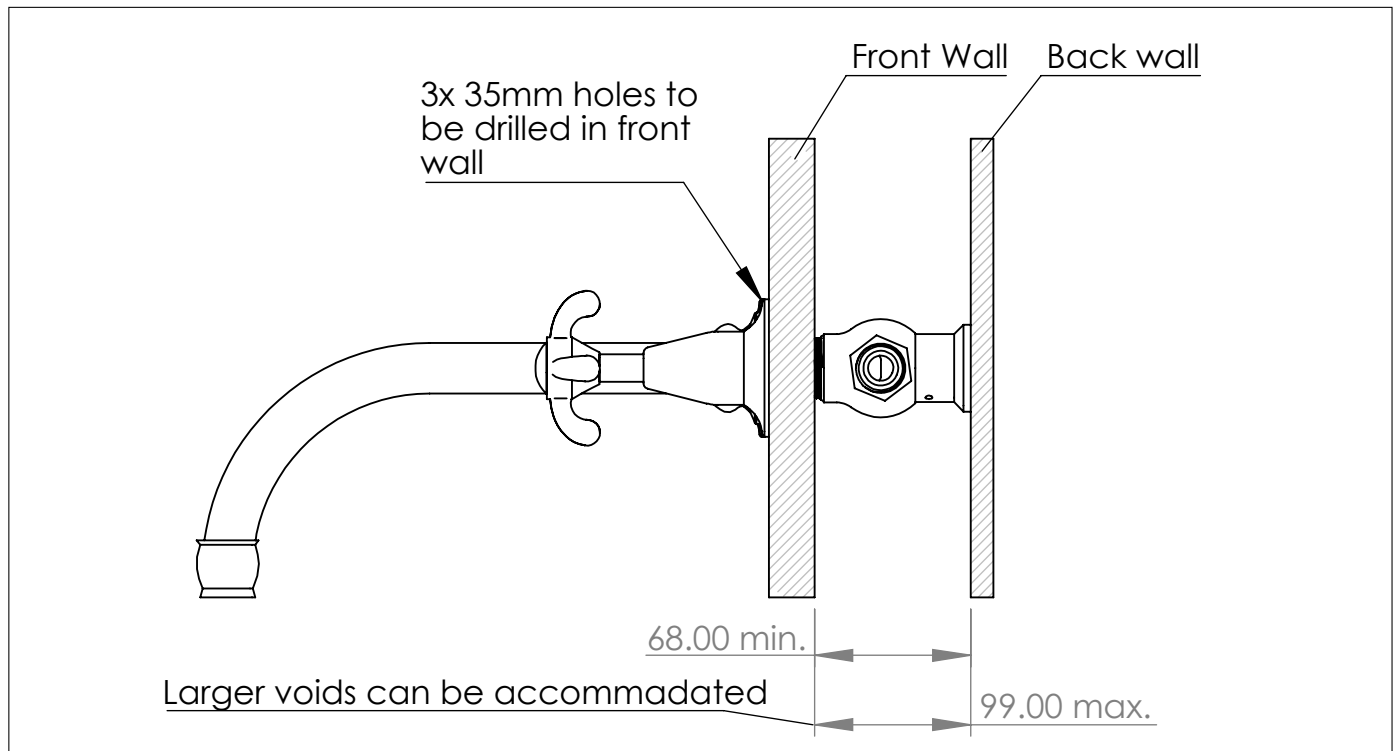

La Loire Wall Mounted Swan Basin Mixer

DIMENSIONS (mm)

PLEASE NOTE: Whilst every effort is made to ensure the accuracy of these specification sheets, they are subject to change without notice as part of the company's ongoing product development process.