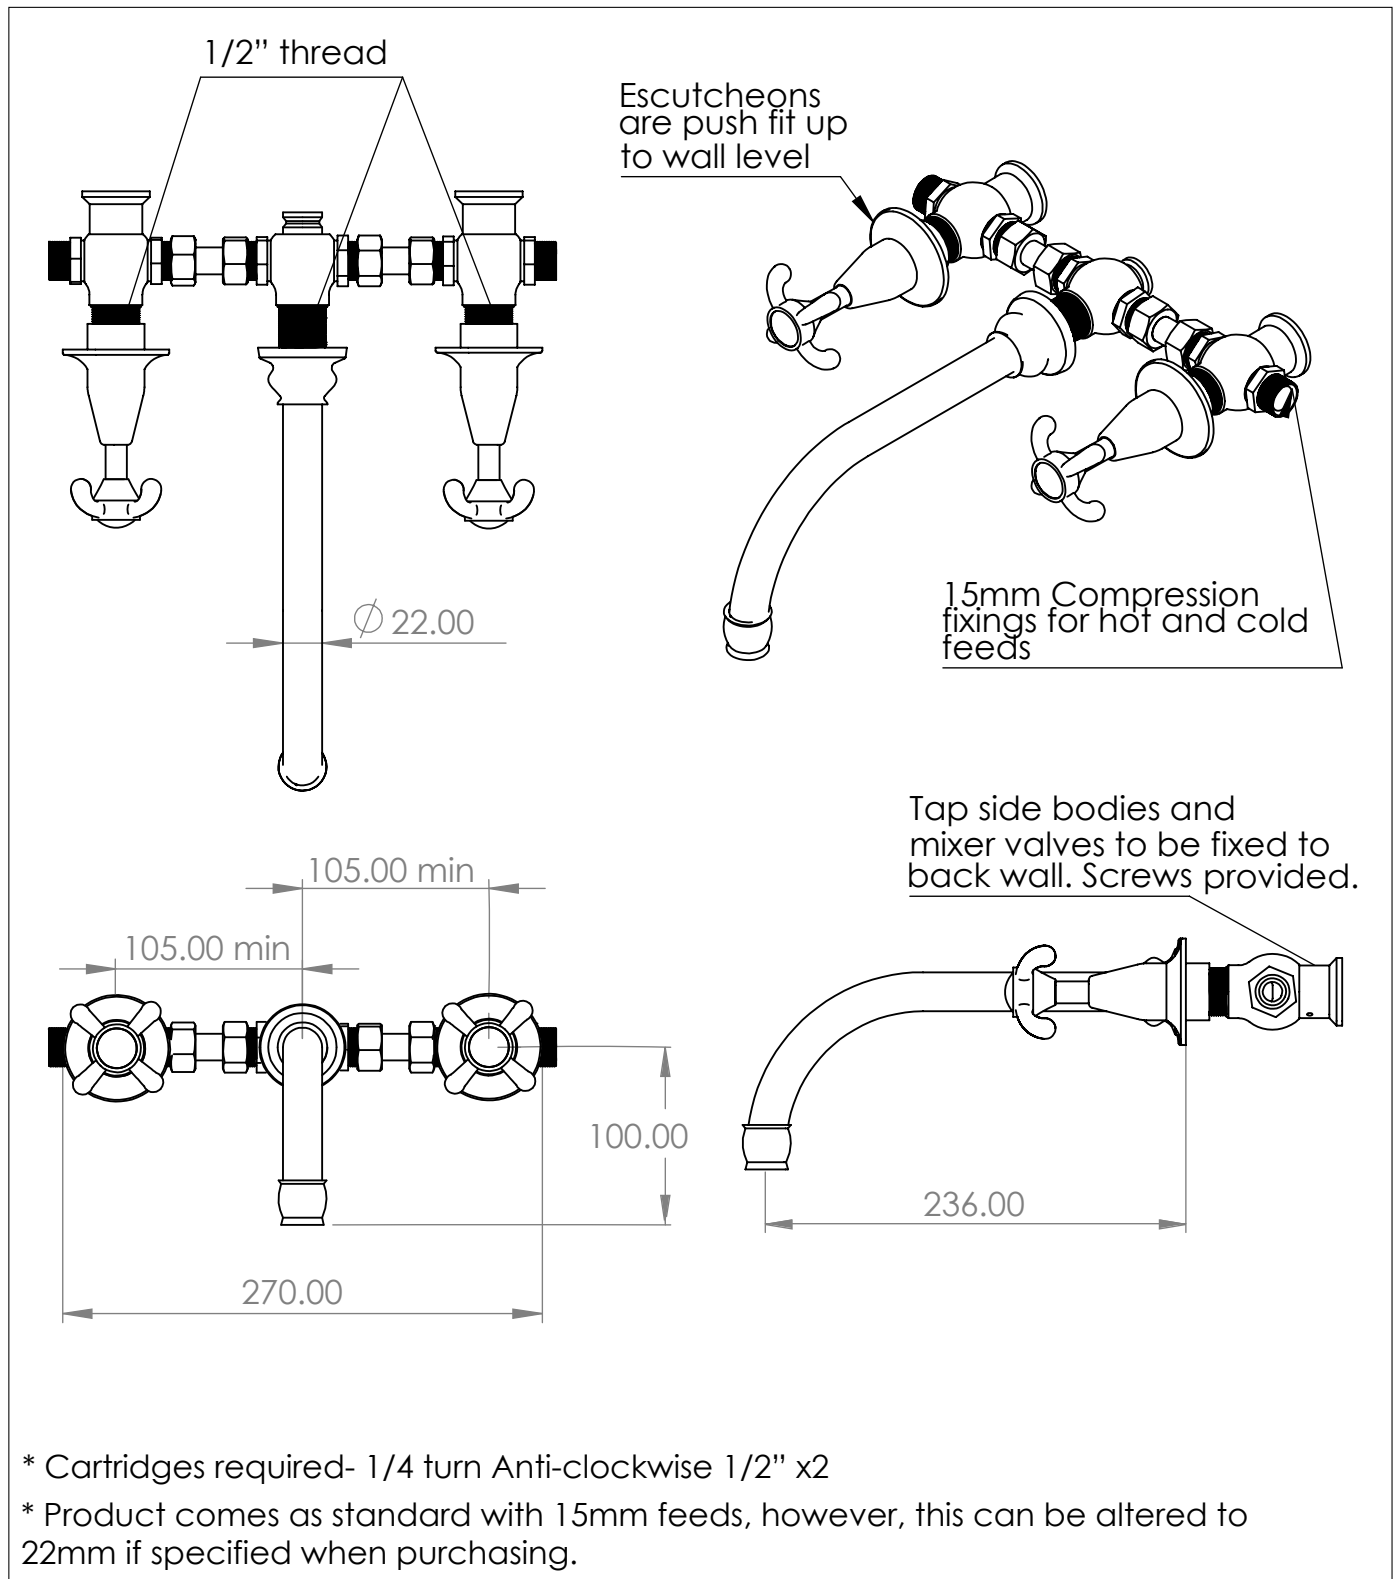

La Loire Wall Mounted Swan Basin Mixer

DIMENSIONS (mm)

PLEASE NOTE: Whilst every effort is made to ensure the accuracy of these specification sheets, they are subject to change without notice as part of the company's ongoing product development process.