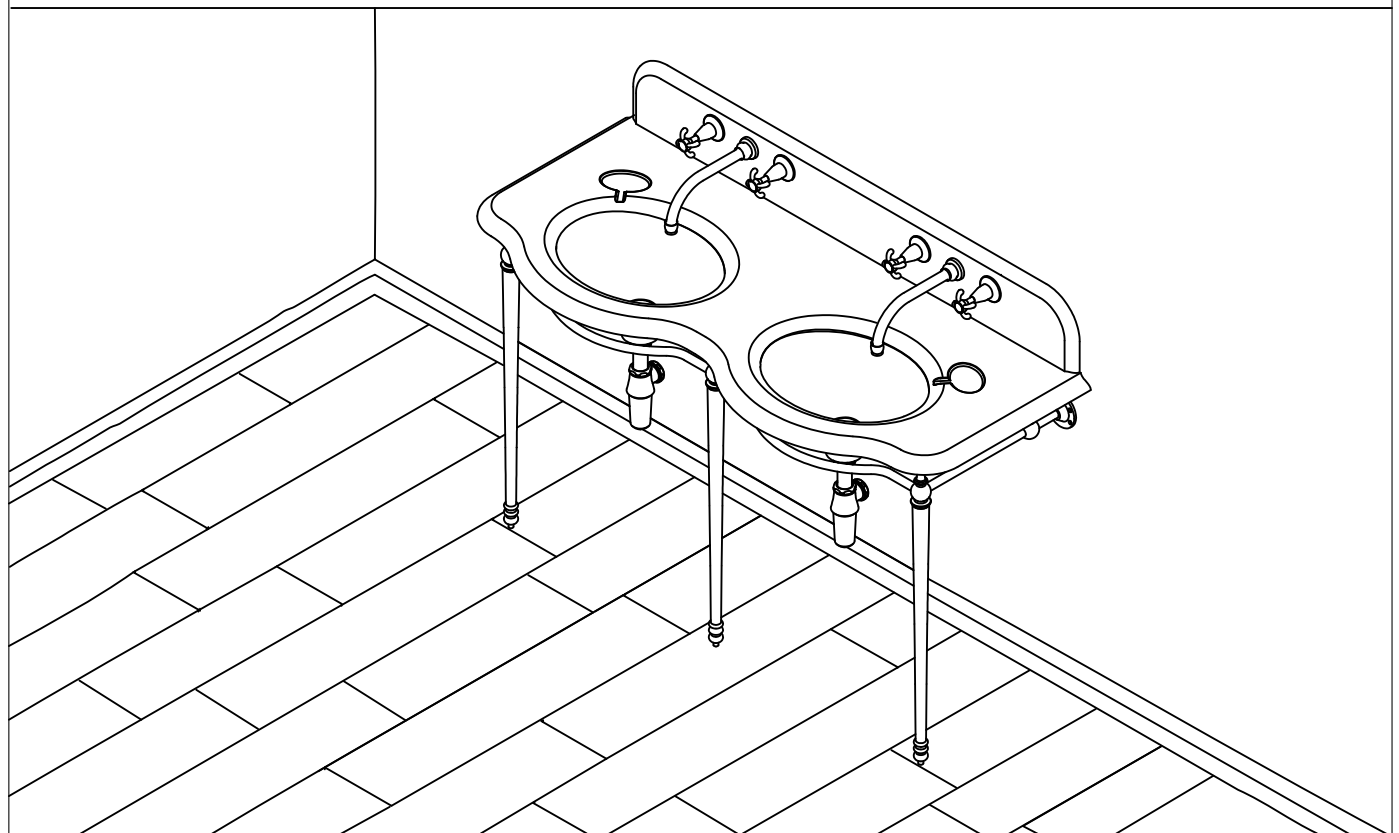

La Loire Wall Mounted Swan Basin Mixer

DIMENSIONS (mm)

PLEASE NOTE: Whilst every effort is made to ensure the accuracy of these specification sheets, they are subject to change without notice as part of the company's ongoing product development process.