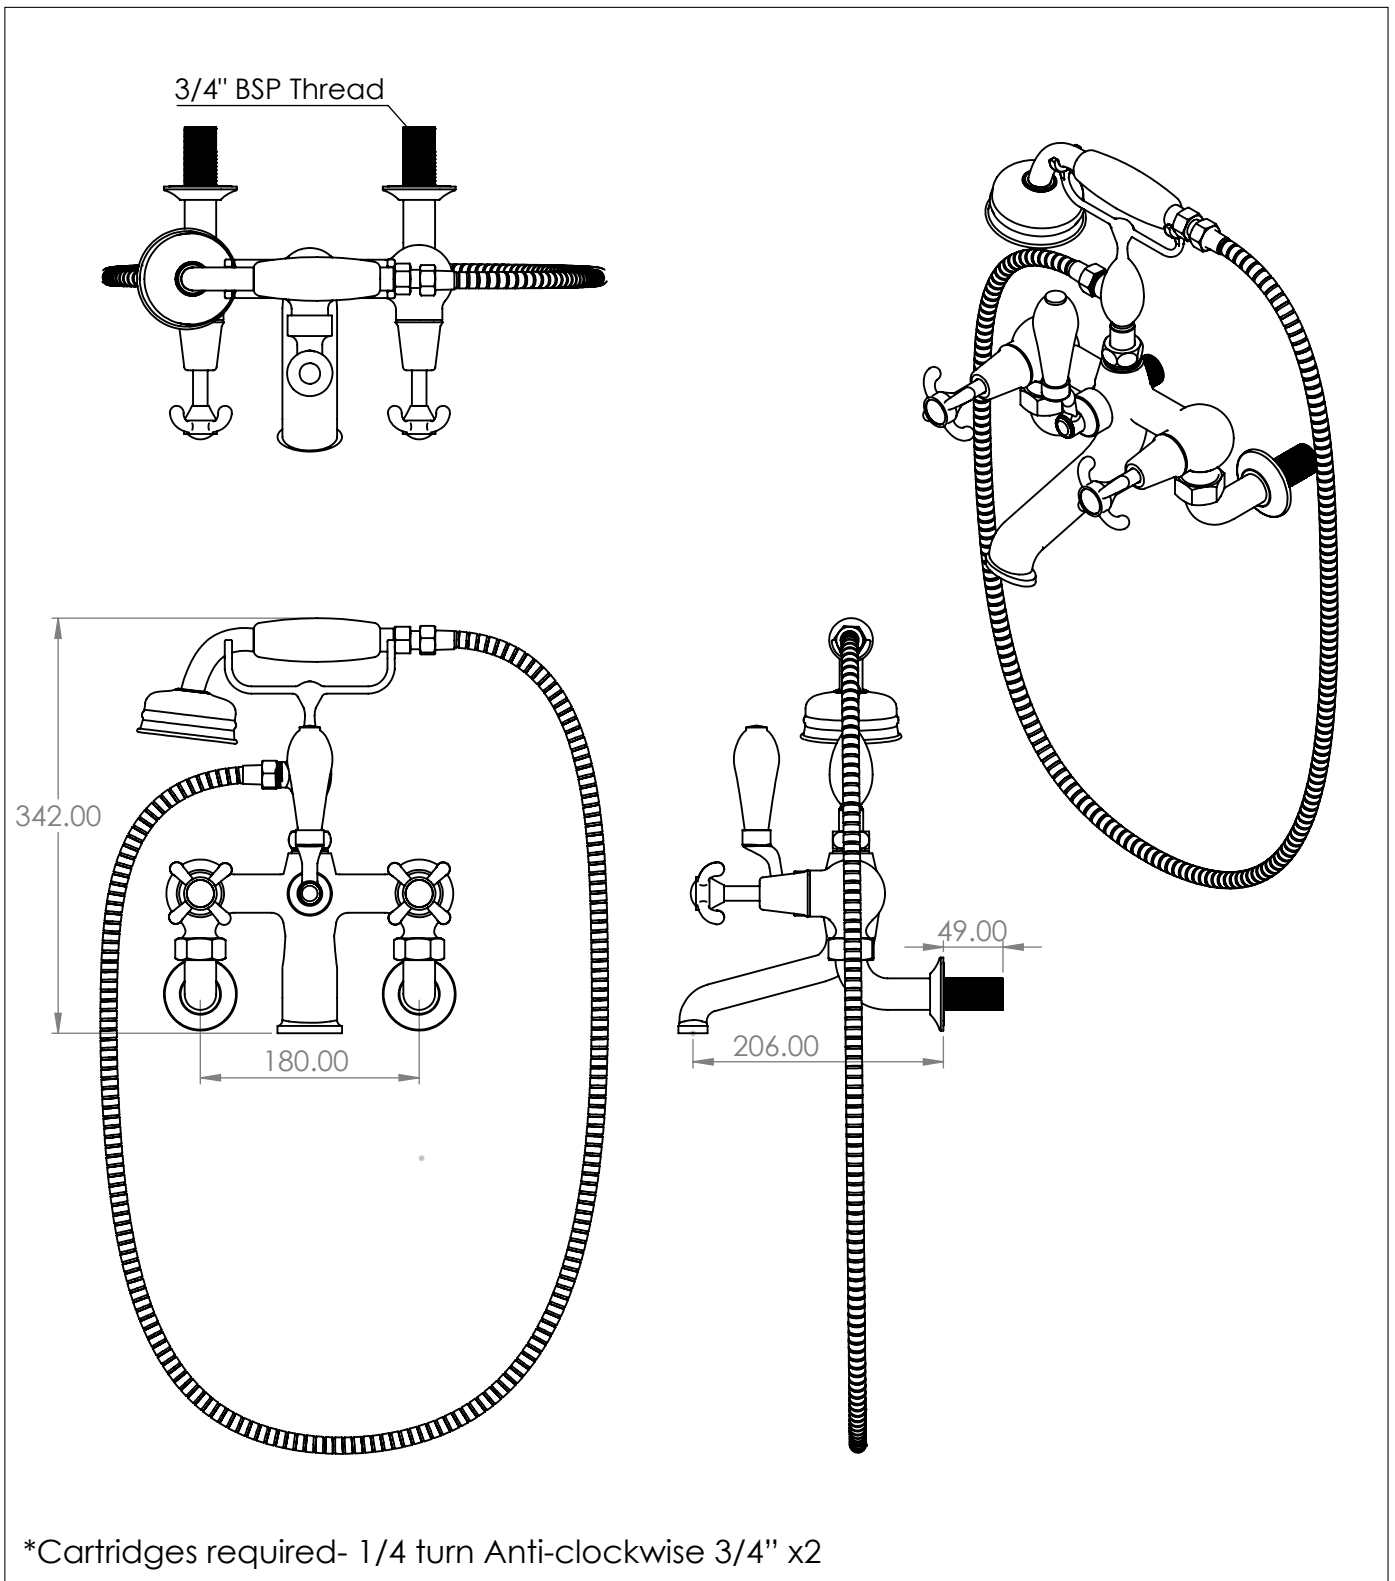

# La Loire Wall Mounted Bath and Shower Mixer

DIMENSIONS (mm)

PLEASE NOTE: Whilst every effort is made to ensure the accuracy of these specification sheets, they are subject to change without notice as part of the company's ongoing product development process.