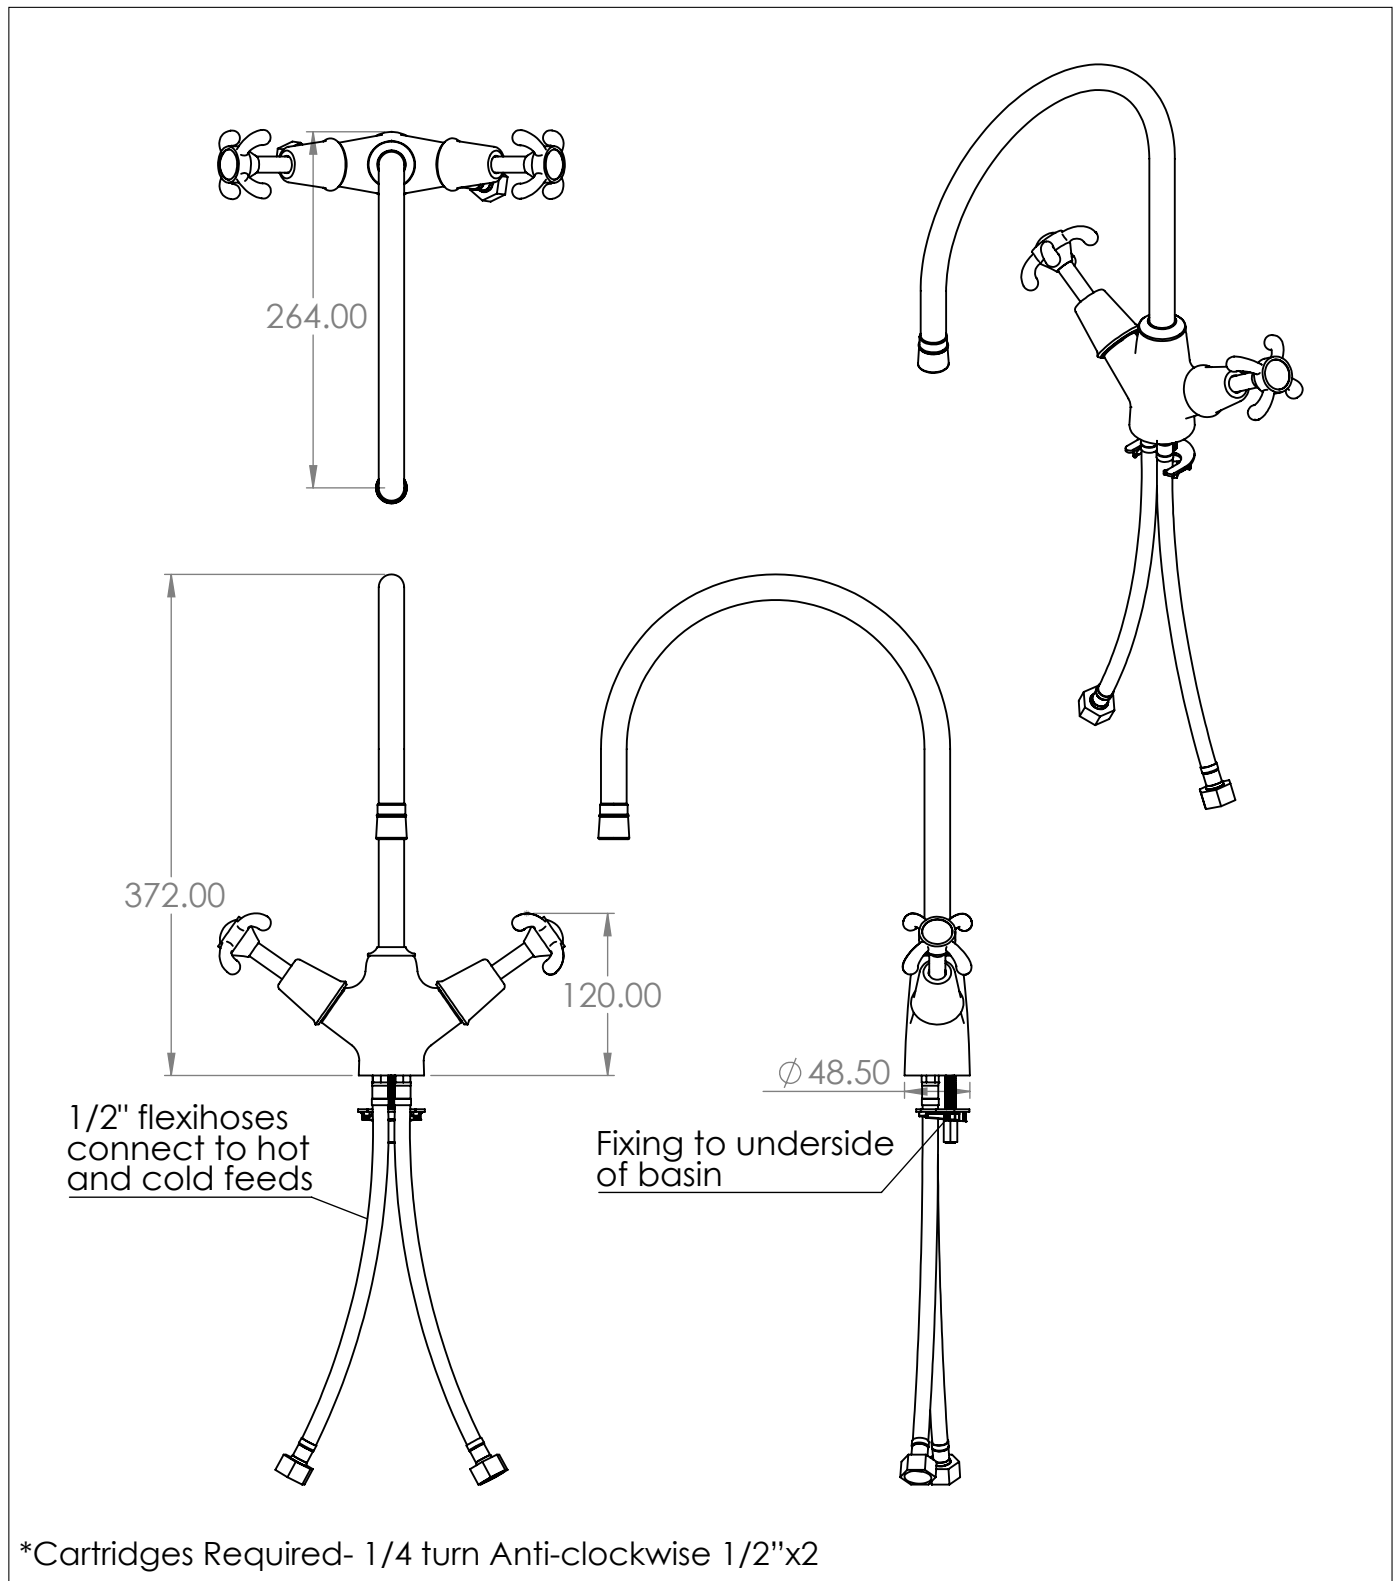

La Loire Kitchen Monobloc

DIMENSIONS (mm)

PLEASE NOTE: Whilst every effort is made to ensure the accuracy of these specification sheets, they are subject to change without notice as part of the company's ongoing product development process.