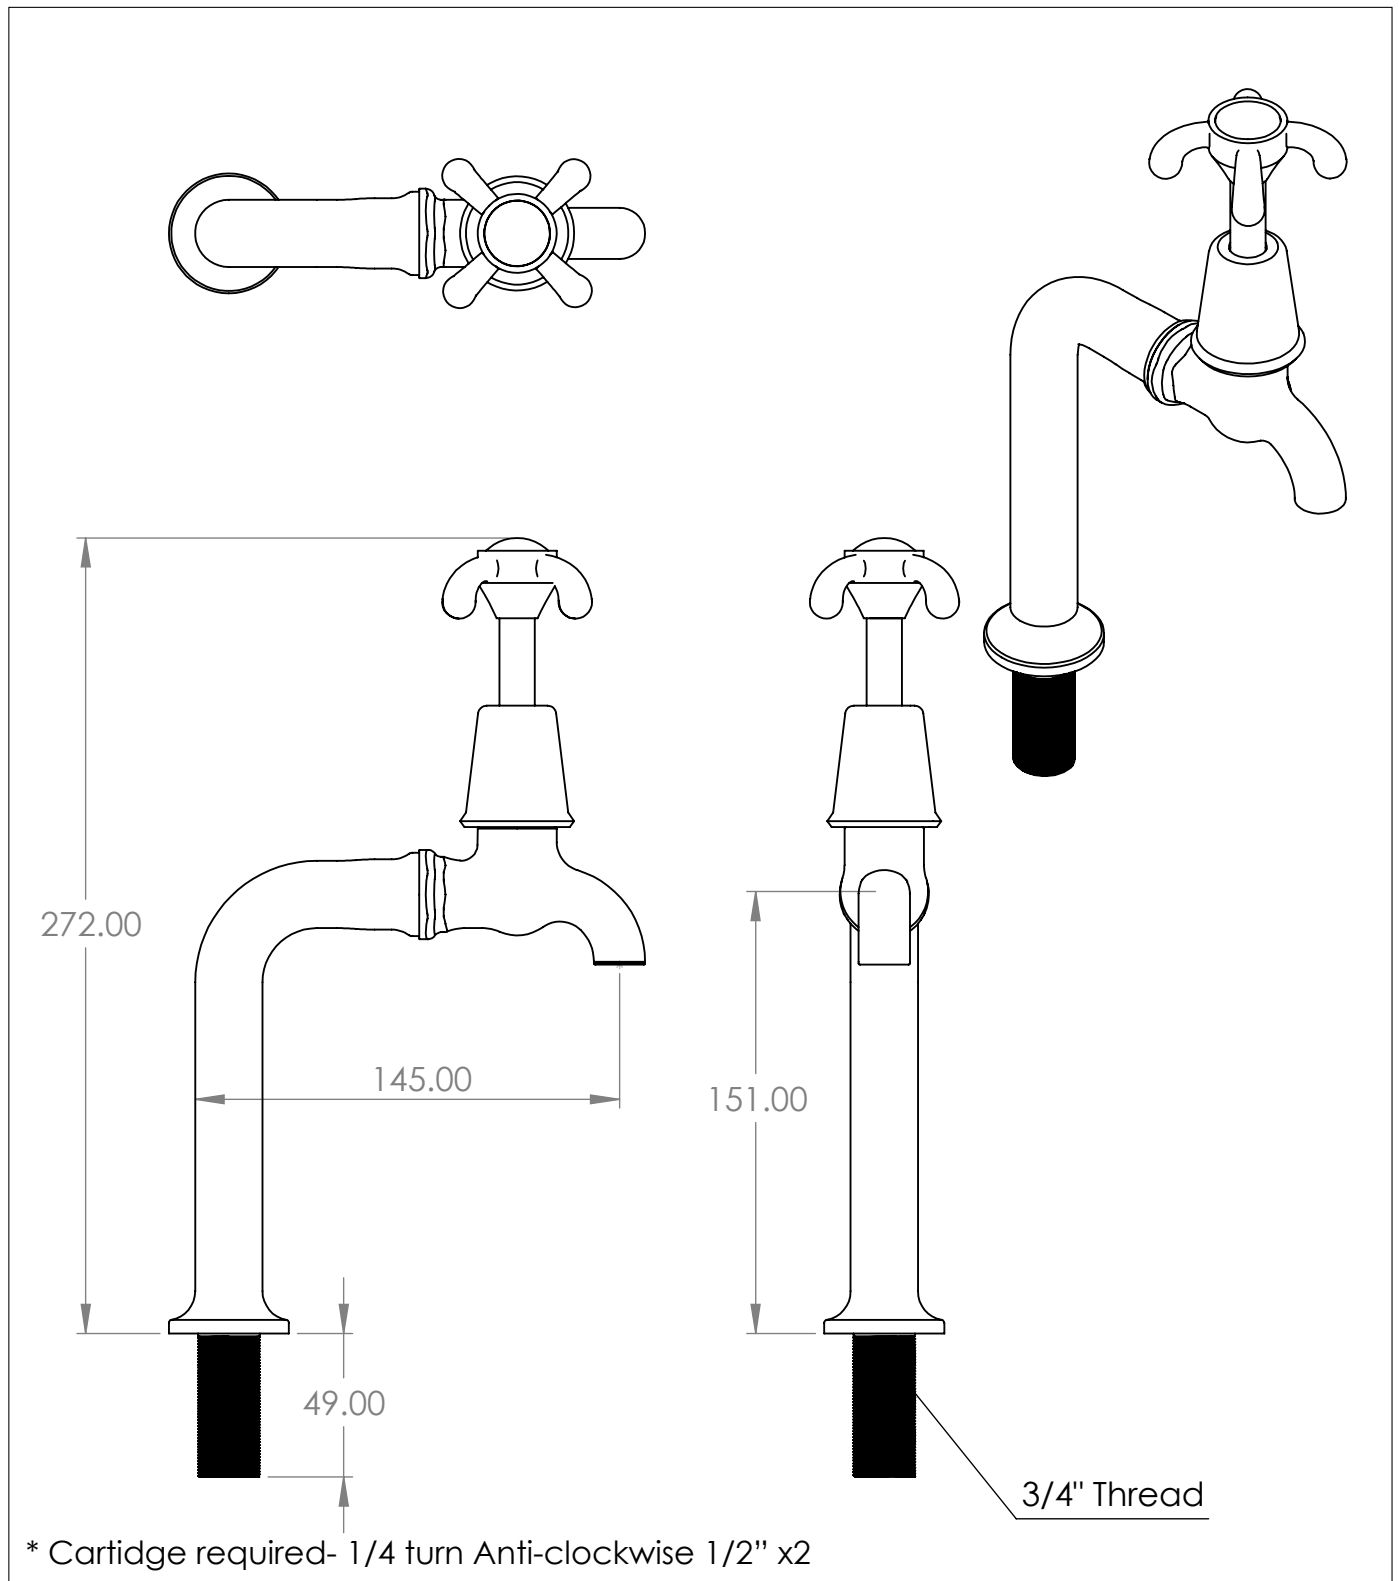

La Loire Kitchen Bib Taps

DIMENSIONS (mm)

PLEASE NOTE: Whilst every effort is made to ensure the accuracy of these specification sheets, they are subject to change without notice as part of the company's ongoing product development process.