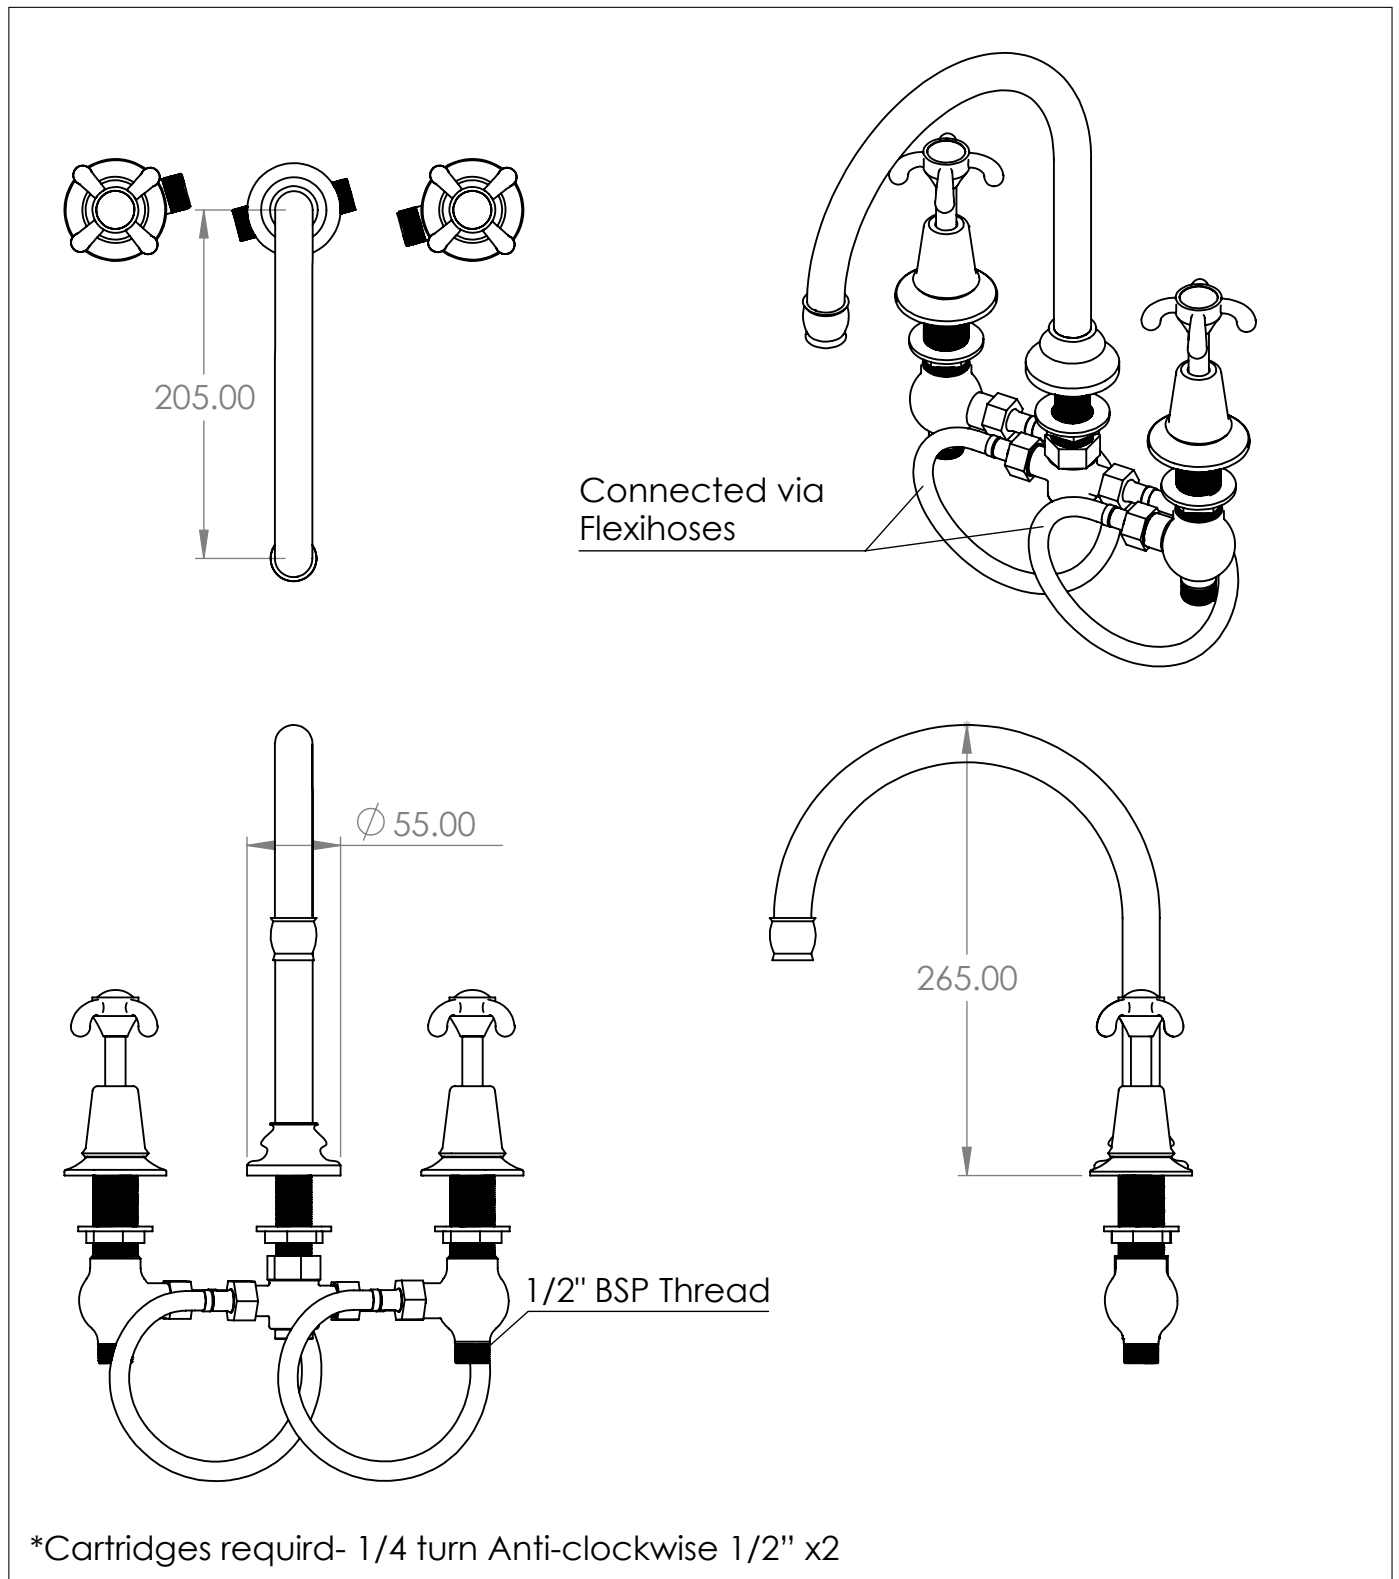

La Loire Three Hole Basin Mixer with Swan Spout

DIMENSIONS (mm)

PLEASE NOTE: Whilst every effort is made to ensure the accuracy of these specification sheets, they are subject to change without notice as part of the company's ongoing product development process.