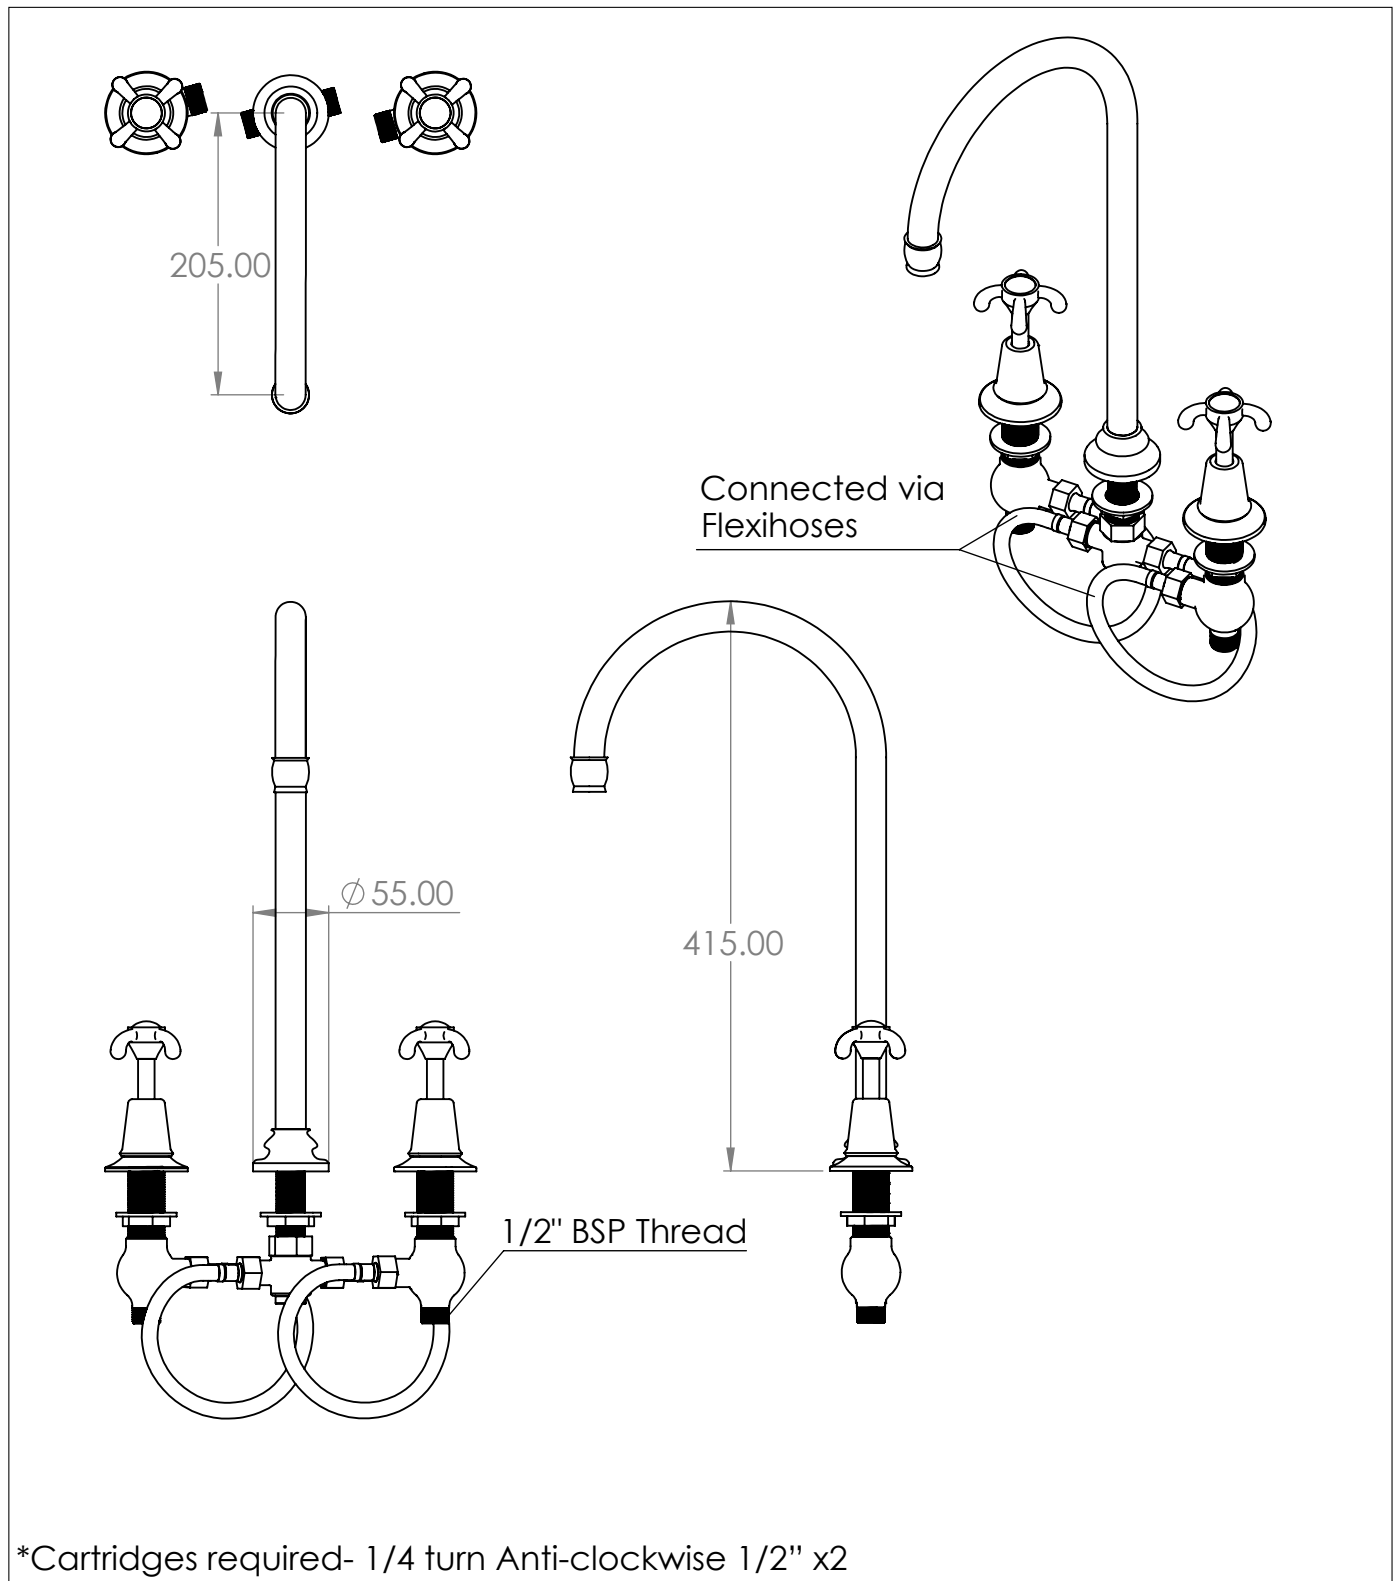

La Loire Extended Swan Basin Mixer

DIMENSIONS (mm)

PLEASE NOTE: Whilst every effort is made to ensure the accuracy of these specification sheets, they are subject to change without notice as part of the company's ongoing product development process.