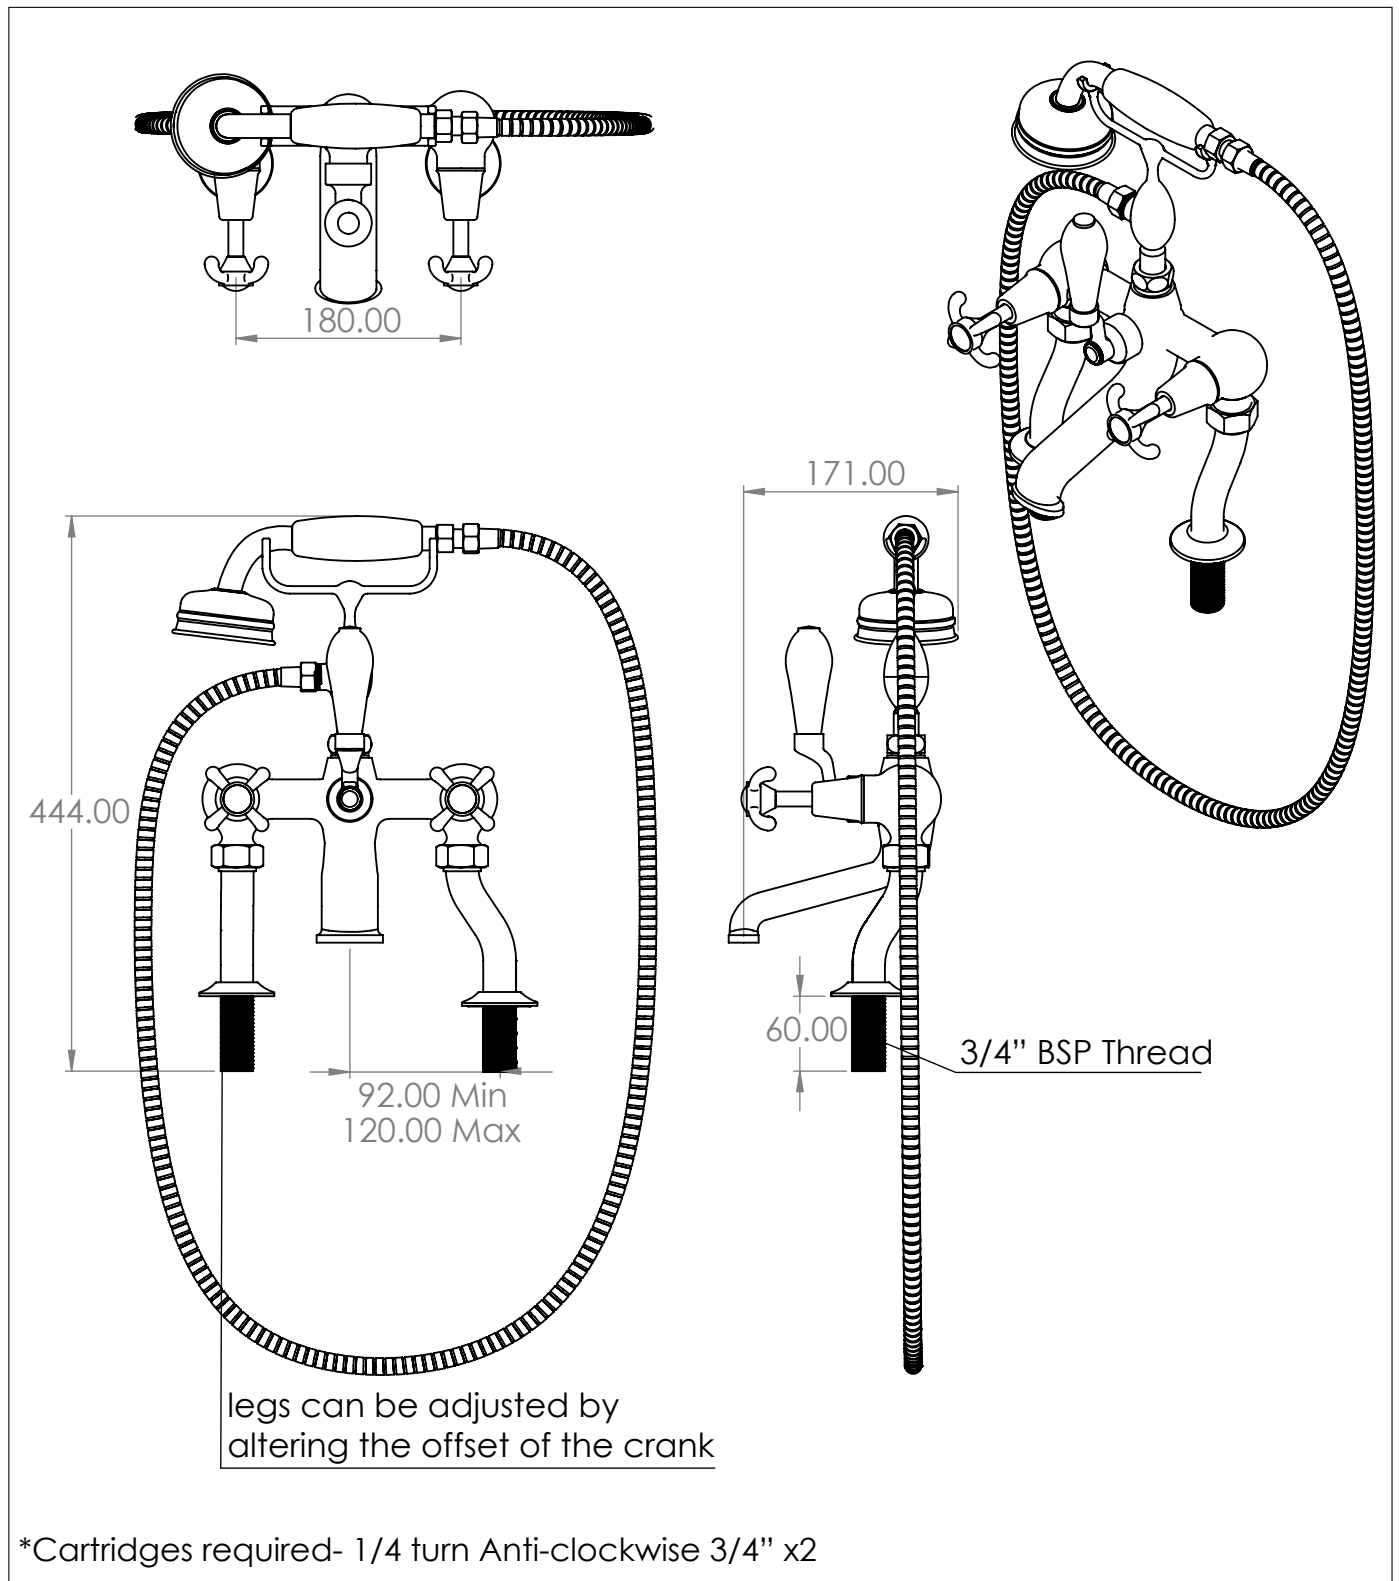

La Loire Deck Mounted Bath Shower Mixer

DIMENSIONS (mm)

PLEASE NOTE: Whilst every effort is made to ensure the accuracy of these specification sheets, they are subject to change without notice as part of the company's ongoing product development process.