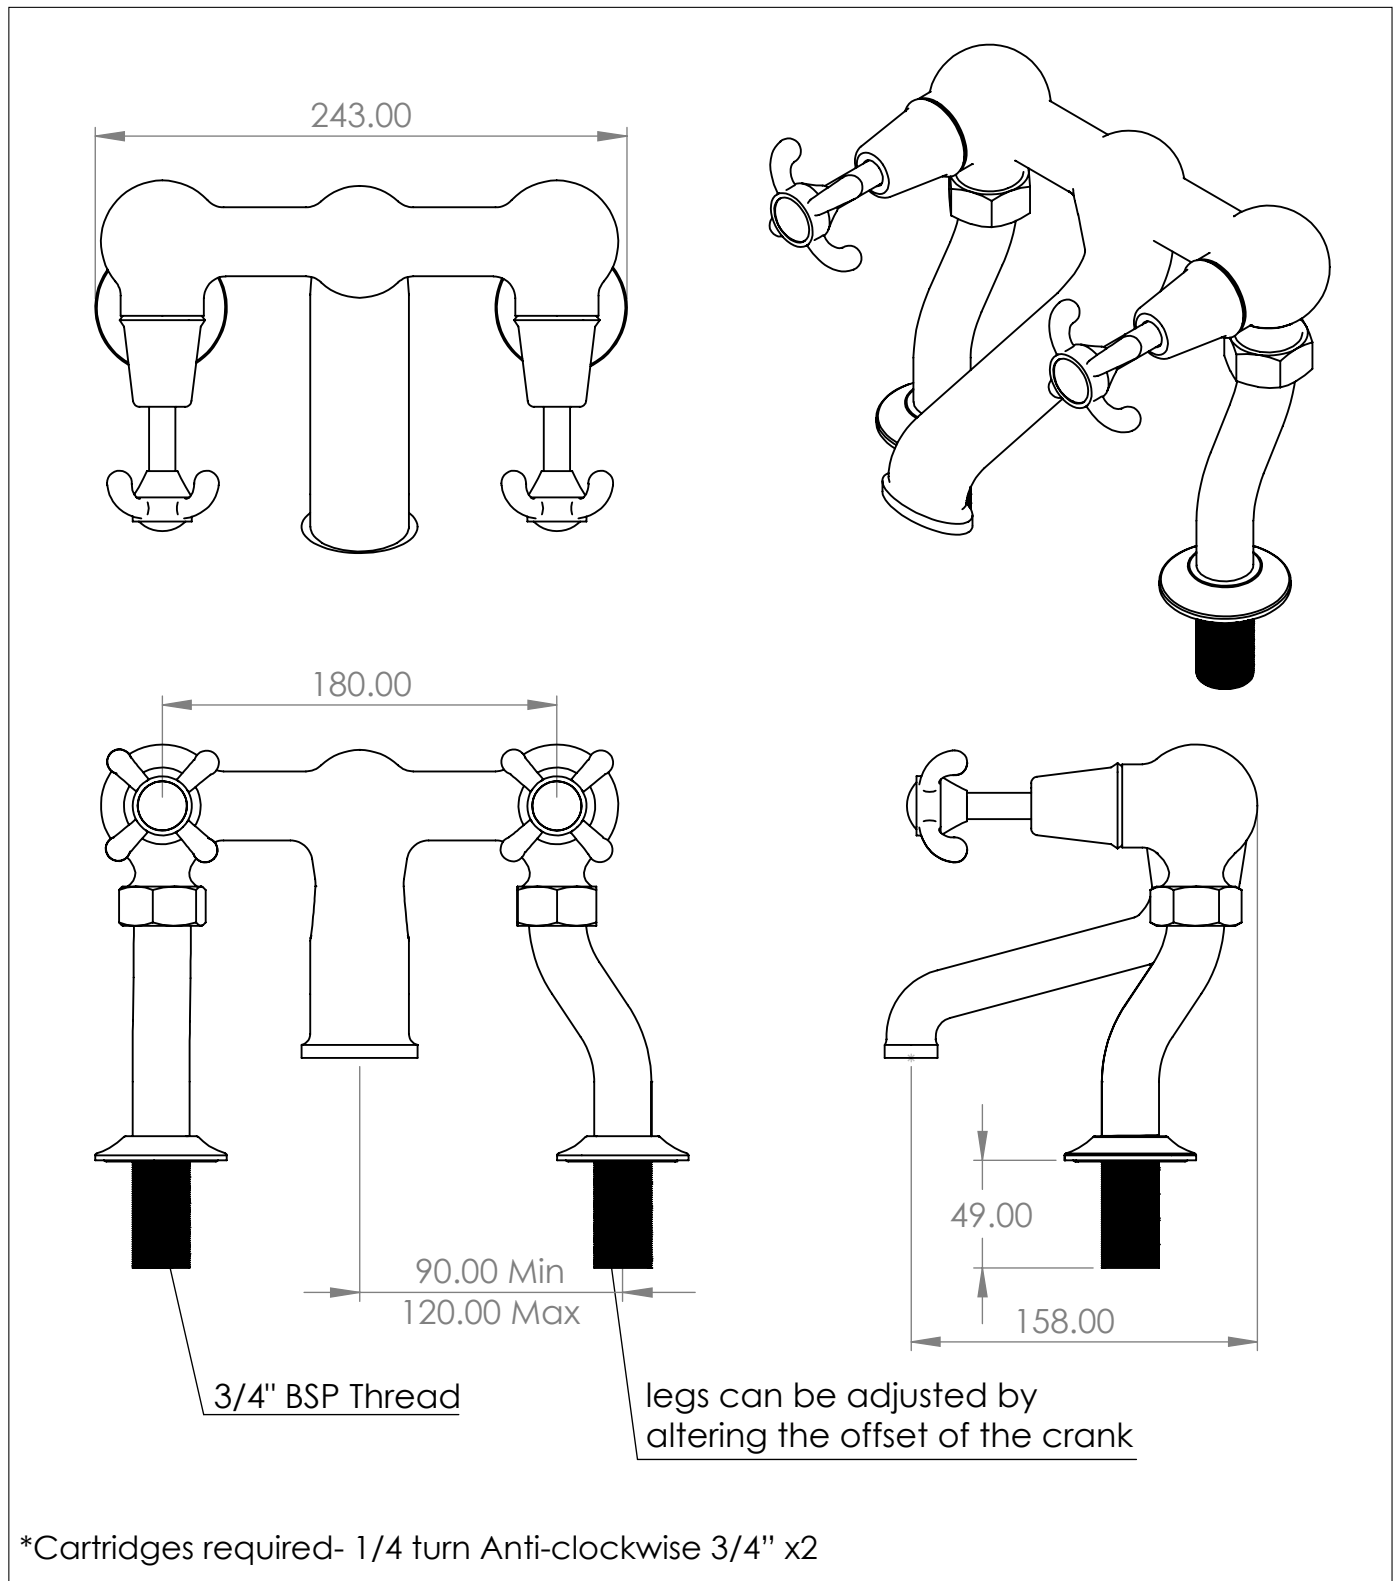

La Loire Deck Mounted Bathtub Filler

DIMENSIONS (mm)

PLEASE NOTE: Whilst every effort is made to ensure the accuracy of these specification sheets, they are subject to change without notice as part of the company's ongoing product development process.