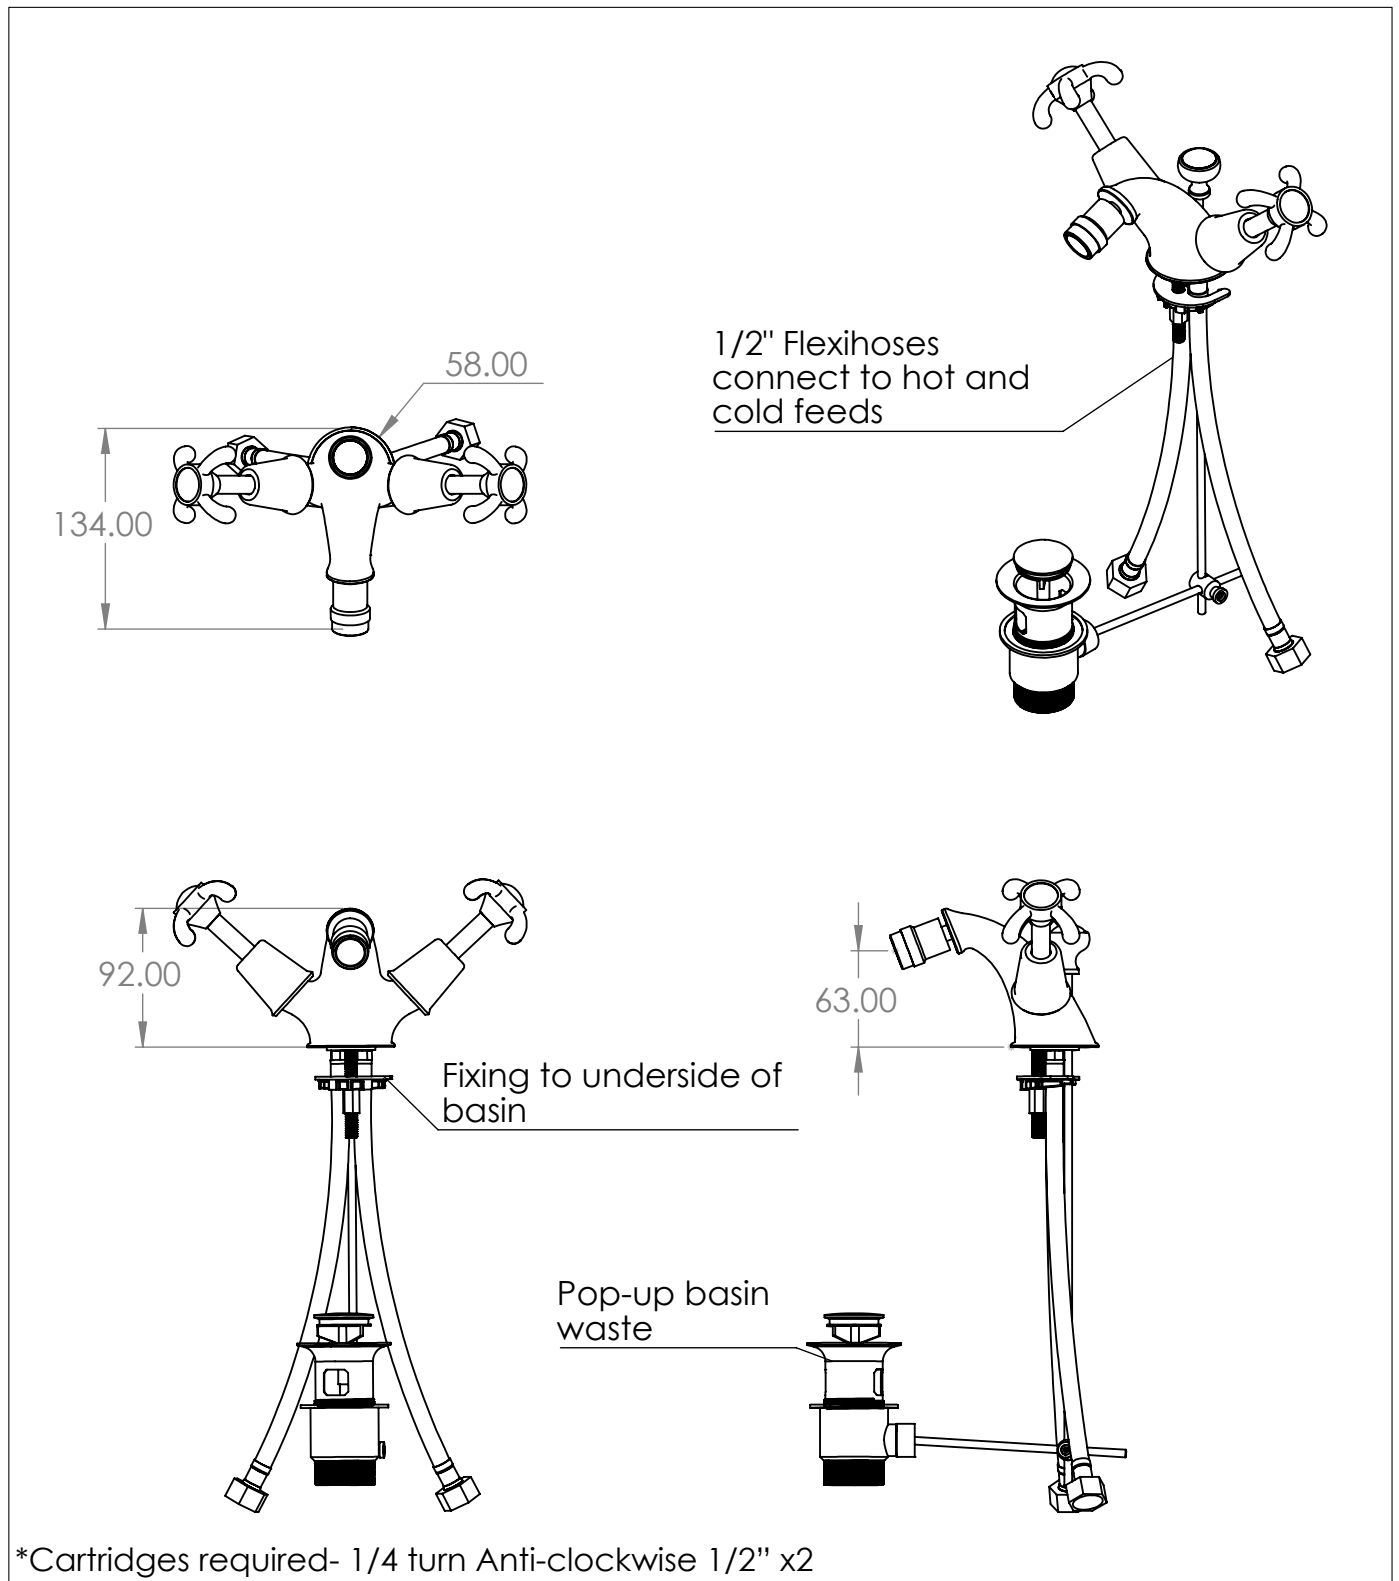

# La Loire Bidet Monobloc

## DIMENSIONS (mm)

PLEASE NOTE: Whilst every effort is made to ensure the accuracy of these specification sheets, they are subject to change without notice as part of the company's ongoing product development process.