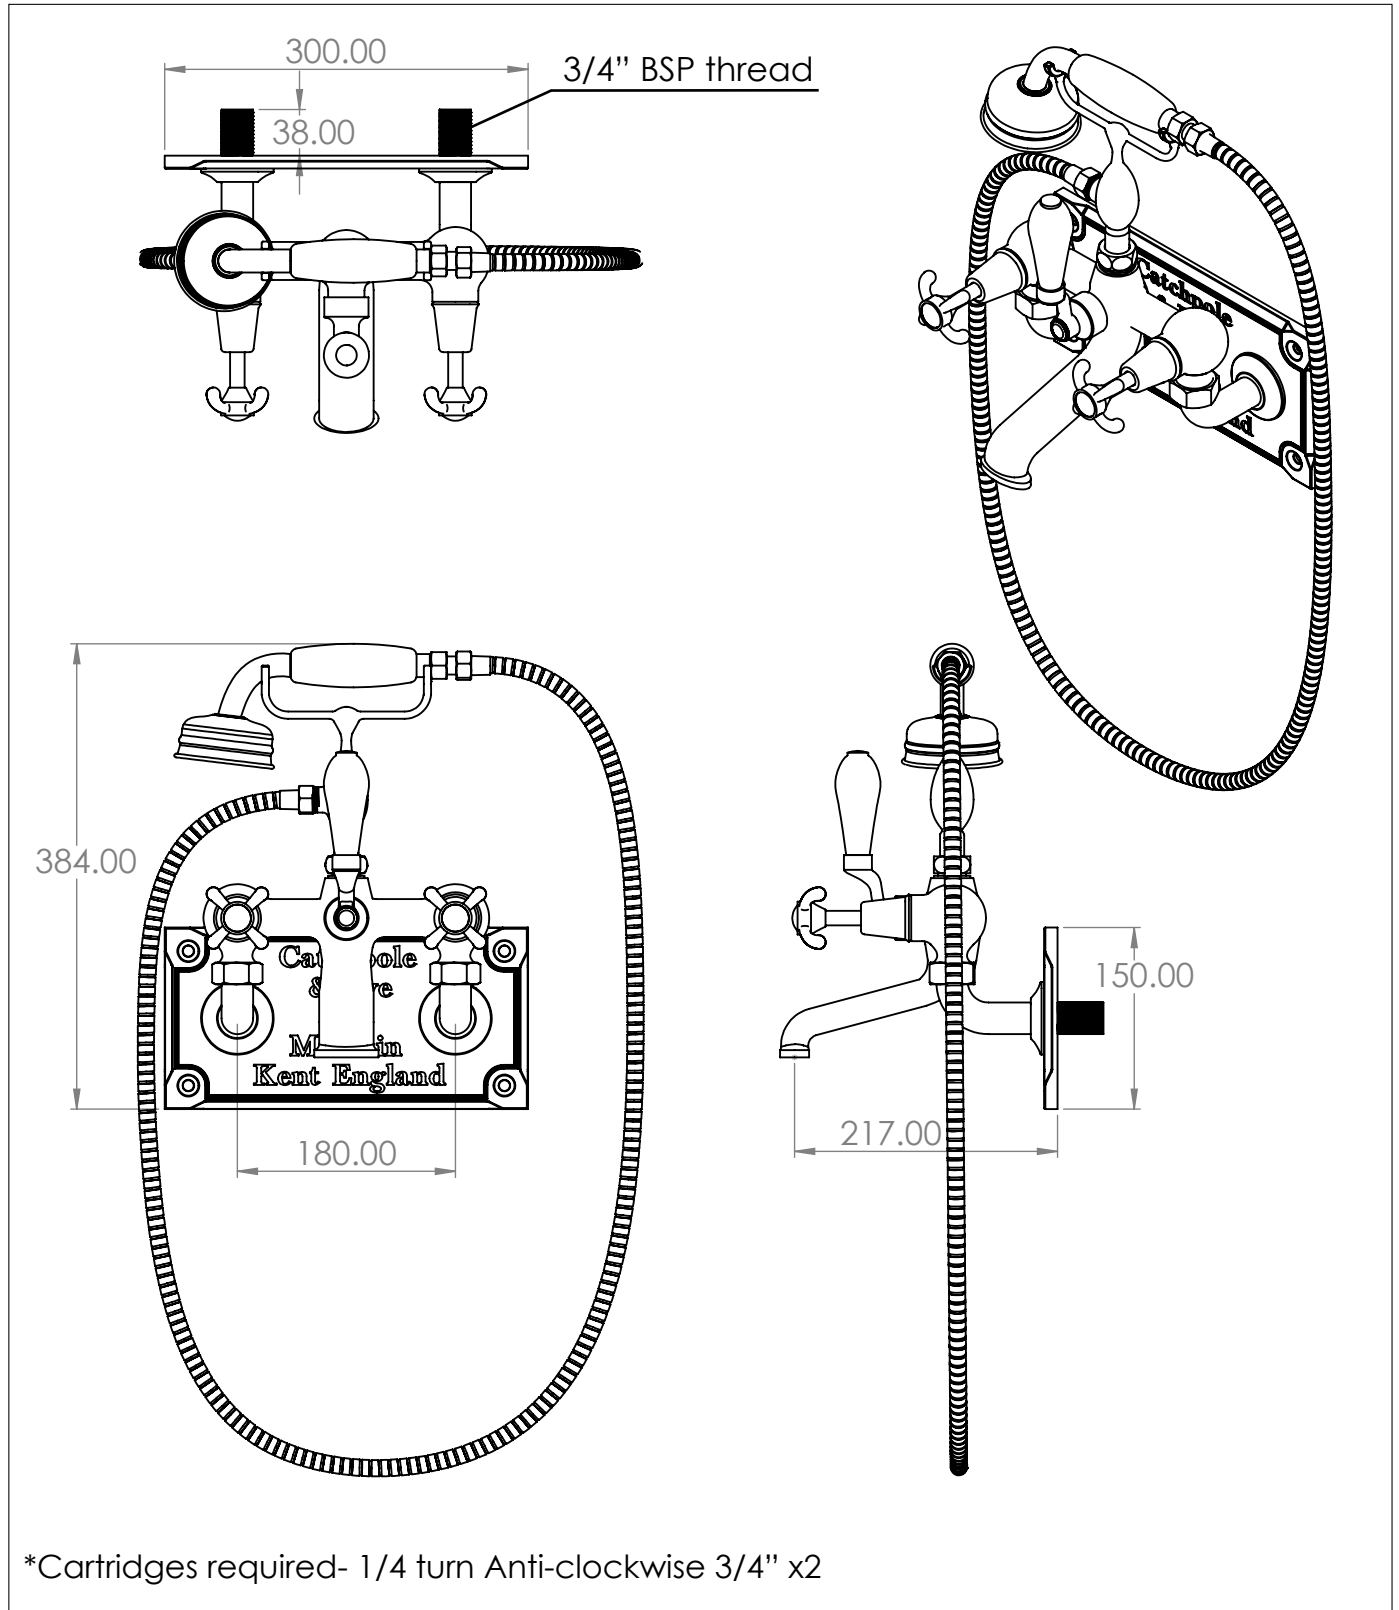

# La Loire Bath Shower Mixer on Wallplate

DIMENSIONS (mm)

PLEASE NOTE: Whilst every effort is made to ensure the accuracy of these specification sheets, they are subject to change without notice as part of the company's ongoing product development process.