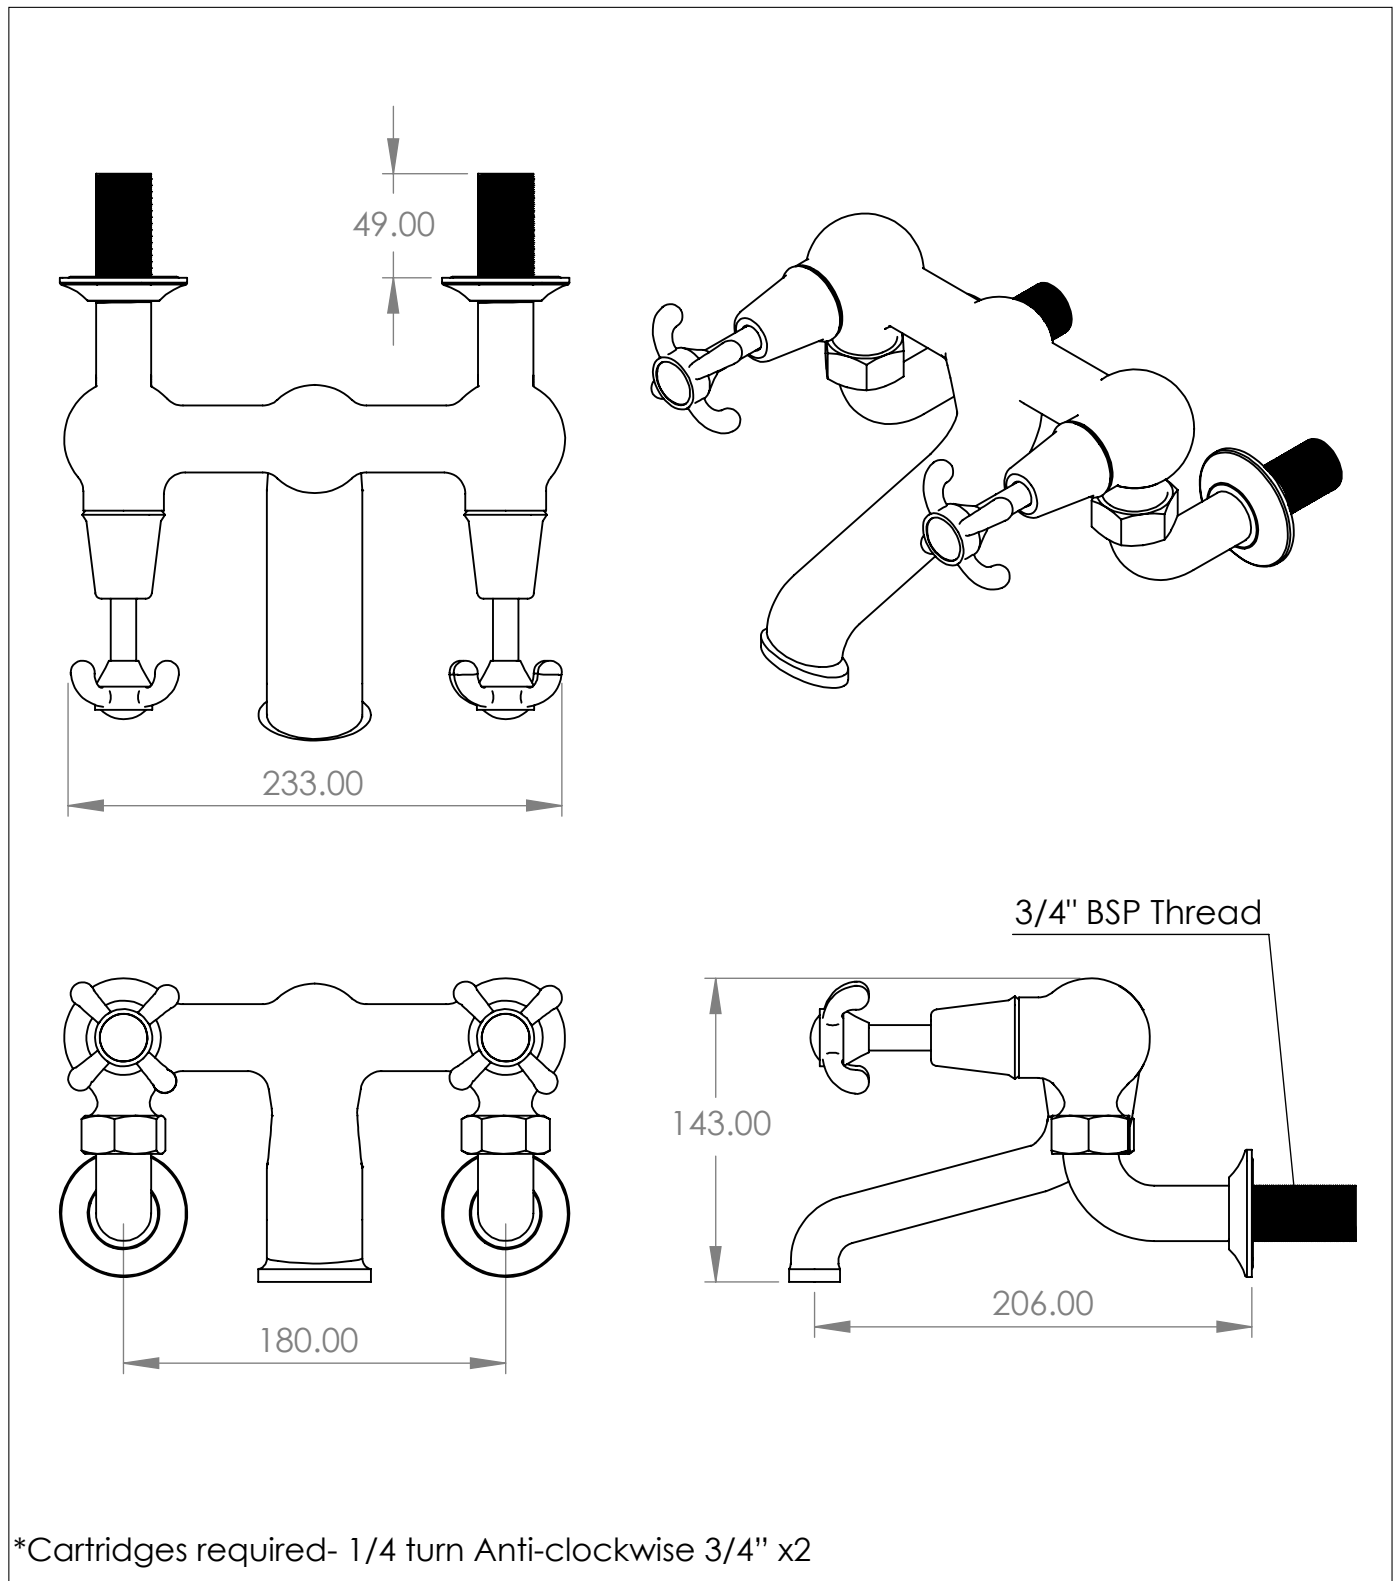

La Loire Wall Mounted Bathtub Filler

DIMENSIONS (mm)

PLEASE NOTE: Whilst every effort is made to ensure the accuracy of these specification sheets, they are subject to change without notice as part of the company's ongoing product development process.