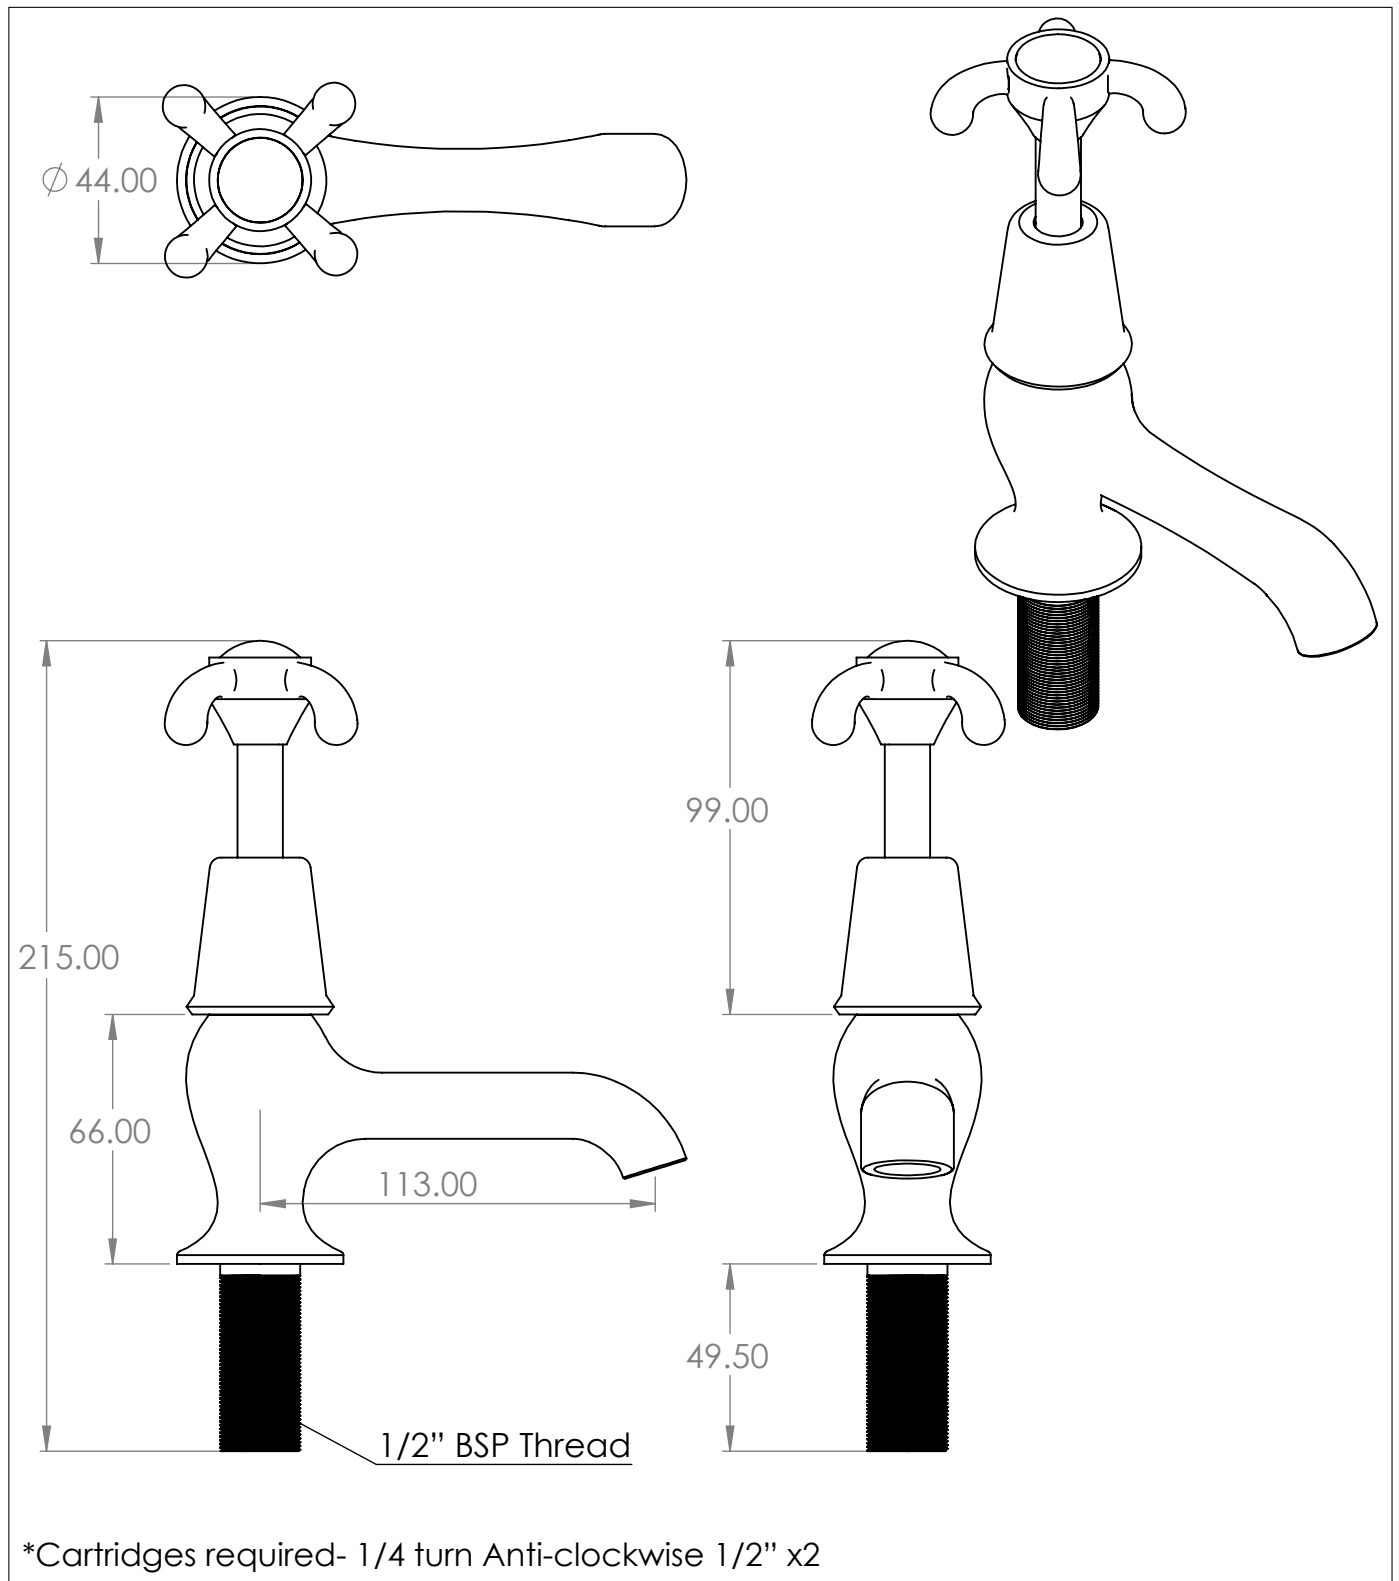

La Loire Basin Pillar Taps

DIMENSIONS (mm)

PLEASE NOTE: Whilst every effort is made to ensure the accuracy of these specification sheets, they are subject to change without notice as part of the company's ongoing product development process.