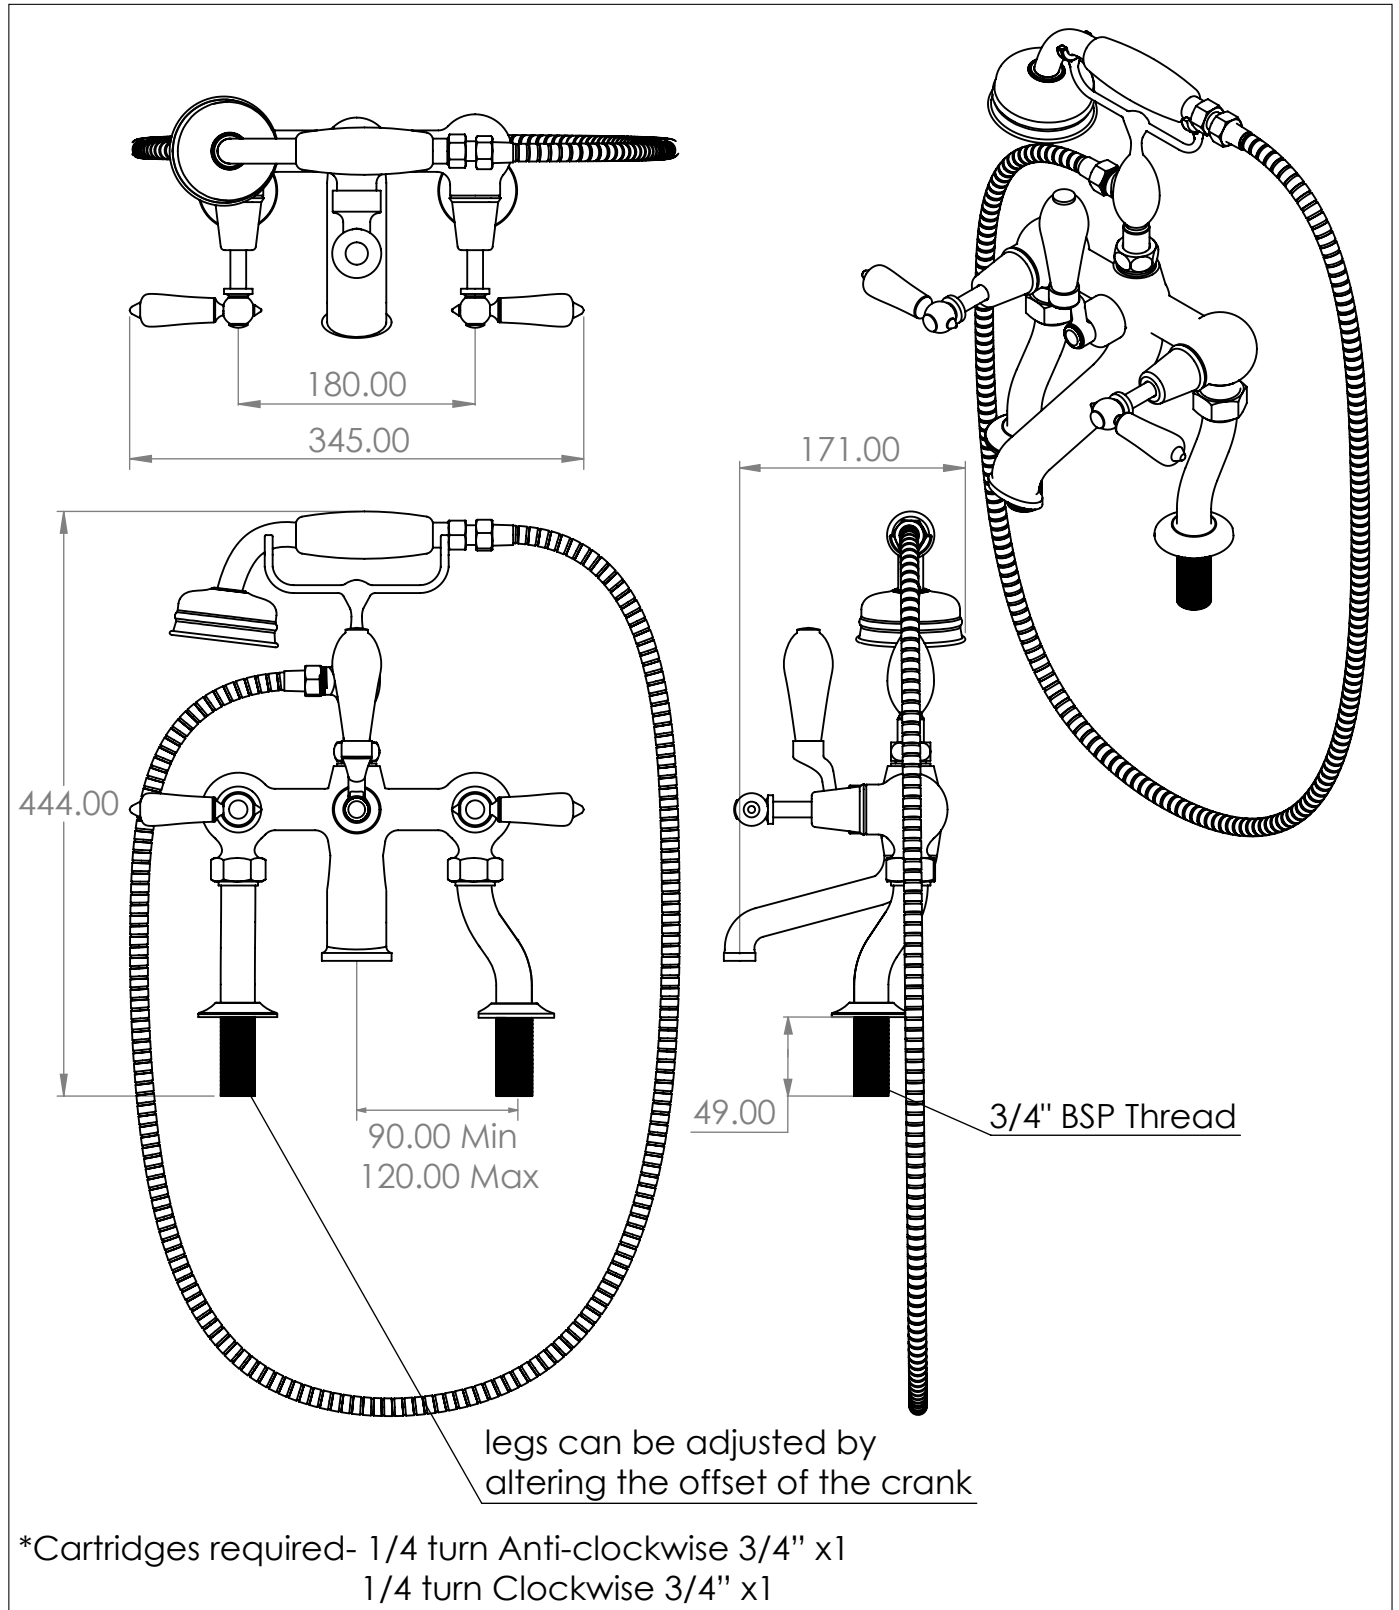

La Fontaine Deck Mounted Bath Shower Mixer

DIMENSIONS (mm)

PLEASE NOTE: Whilst every effort is made to ensure the accuracy of these specification sheets, they are subject to change without notice as part of the company's ongoing product development process.