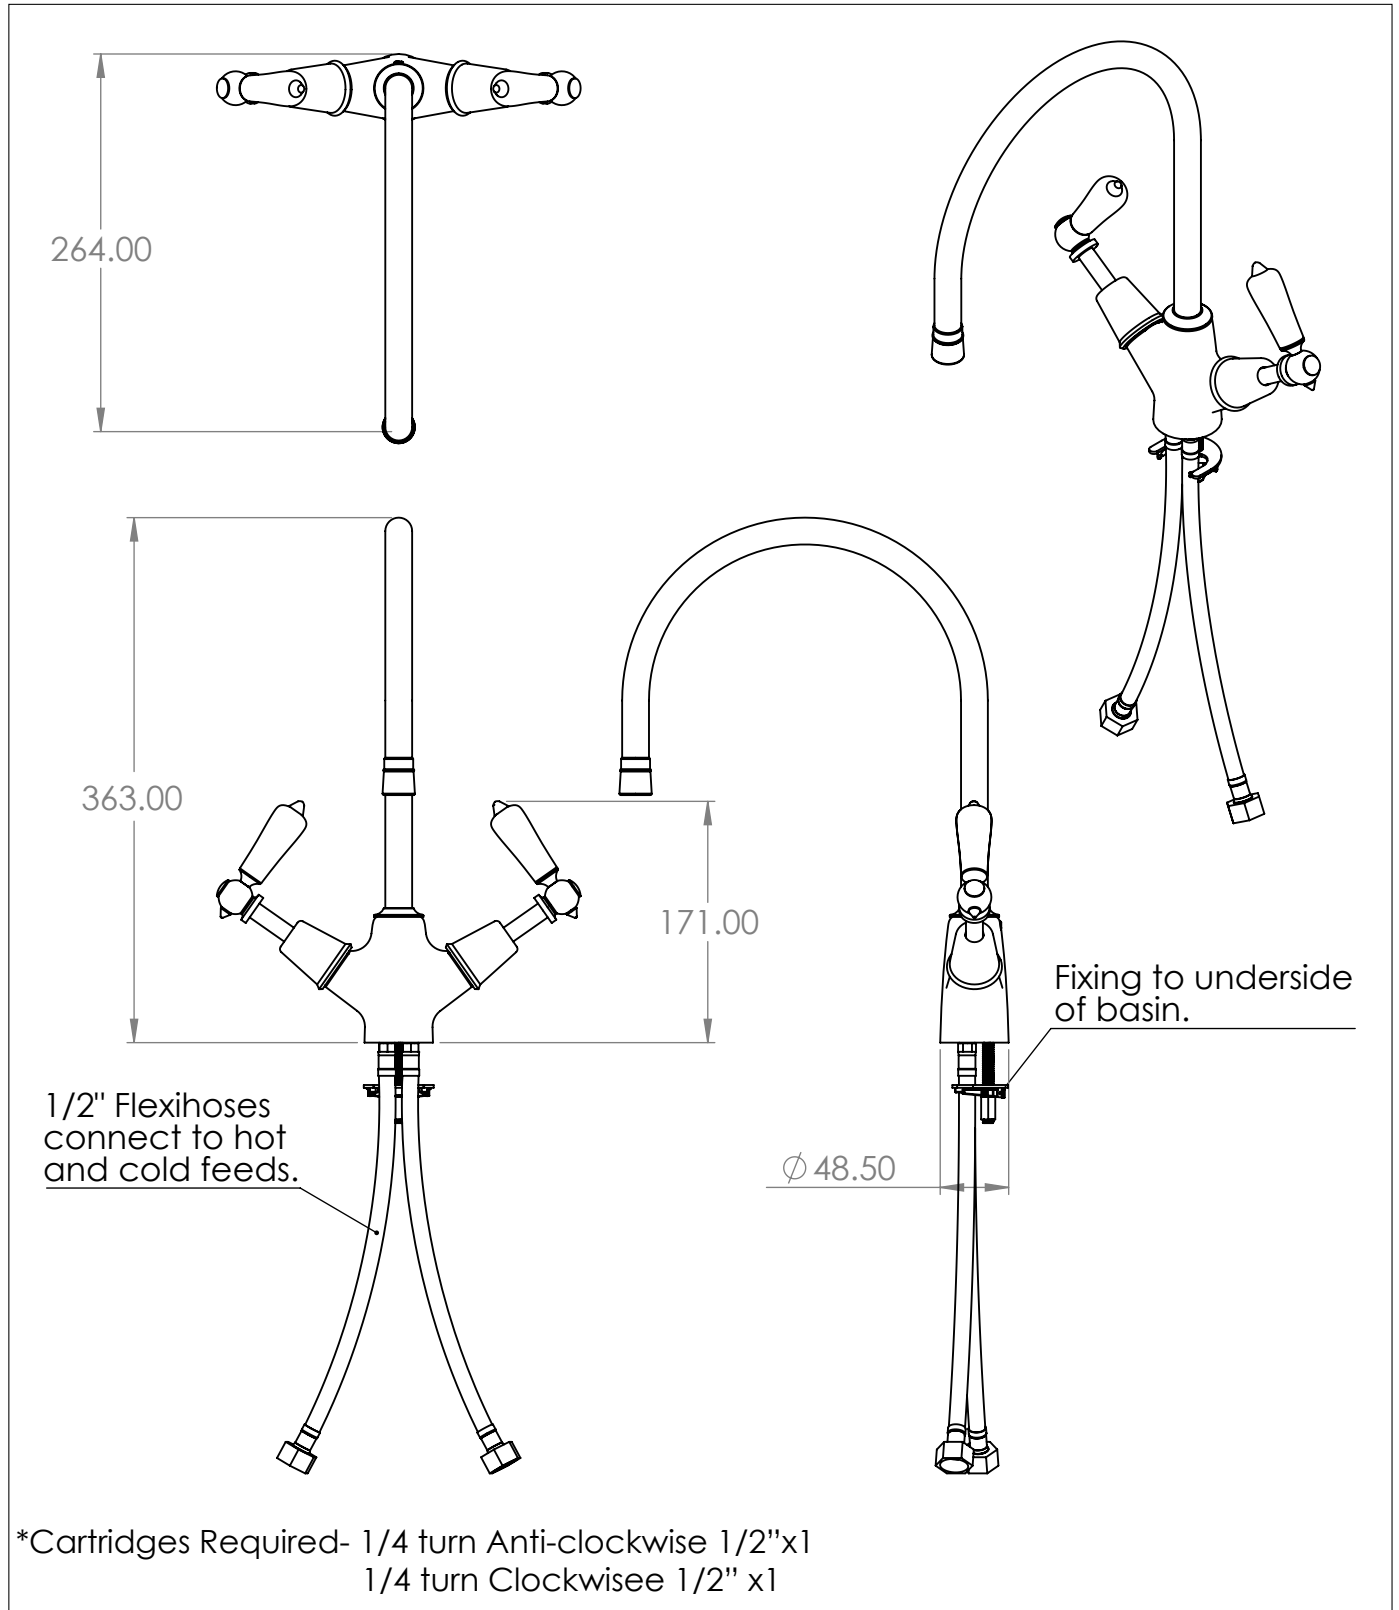

La Fontaine Kitchen Monobloc Tap

DIMENSIONS (mm)

PLEASE NOTE: Whilst every effort is made to ensure the accuracy of these specification sheets, they are subject to change without notice as part of the company's ongoing product development process.