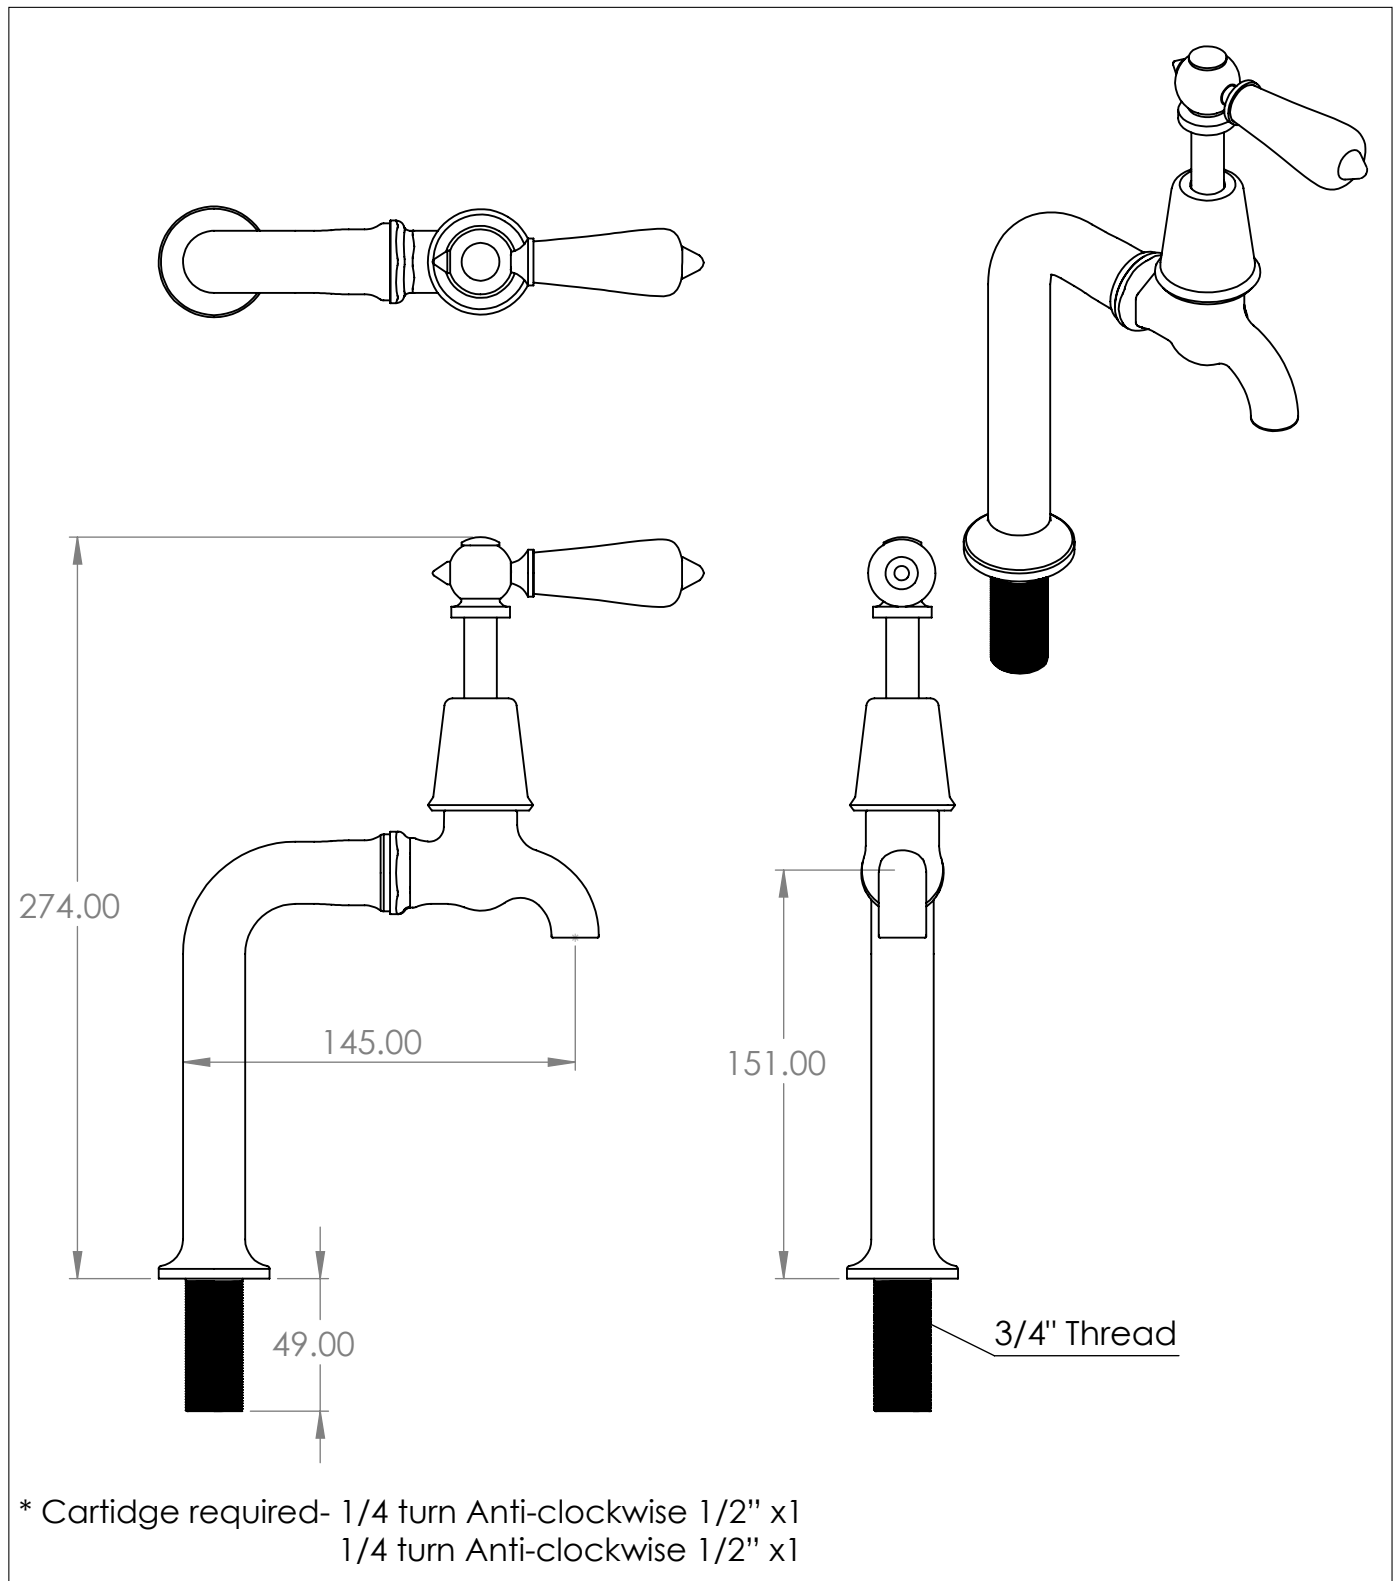

La Fontaine Kitchen Bib Taps

DIMENSIONS (mm)

PLEASE NOTE: Whilst every effort is made to ensure the accuracy of these specification sheets, they are subject to change without notice as part of the company's ongoing product development process.