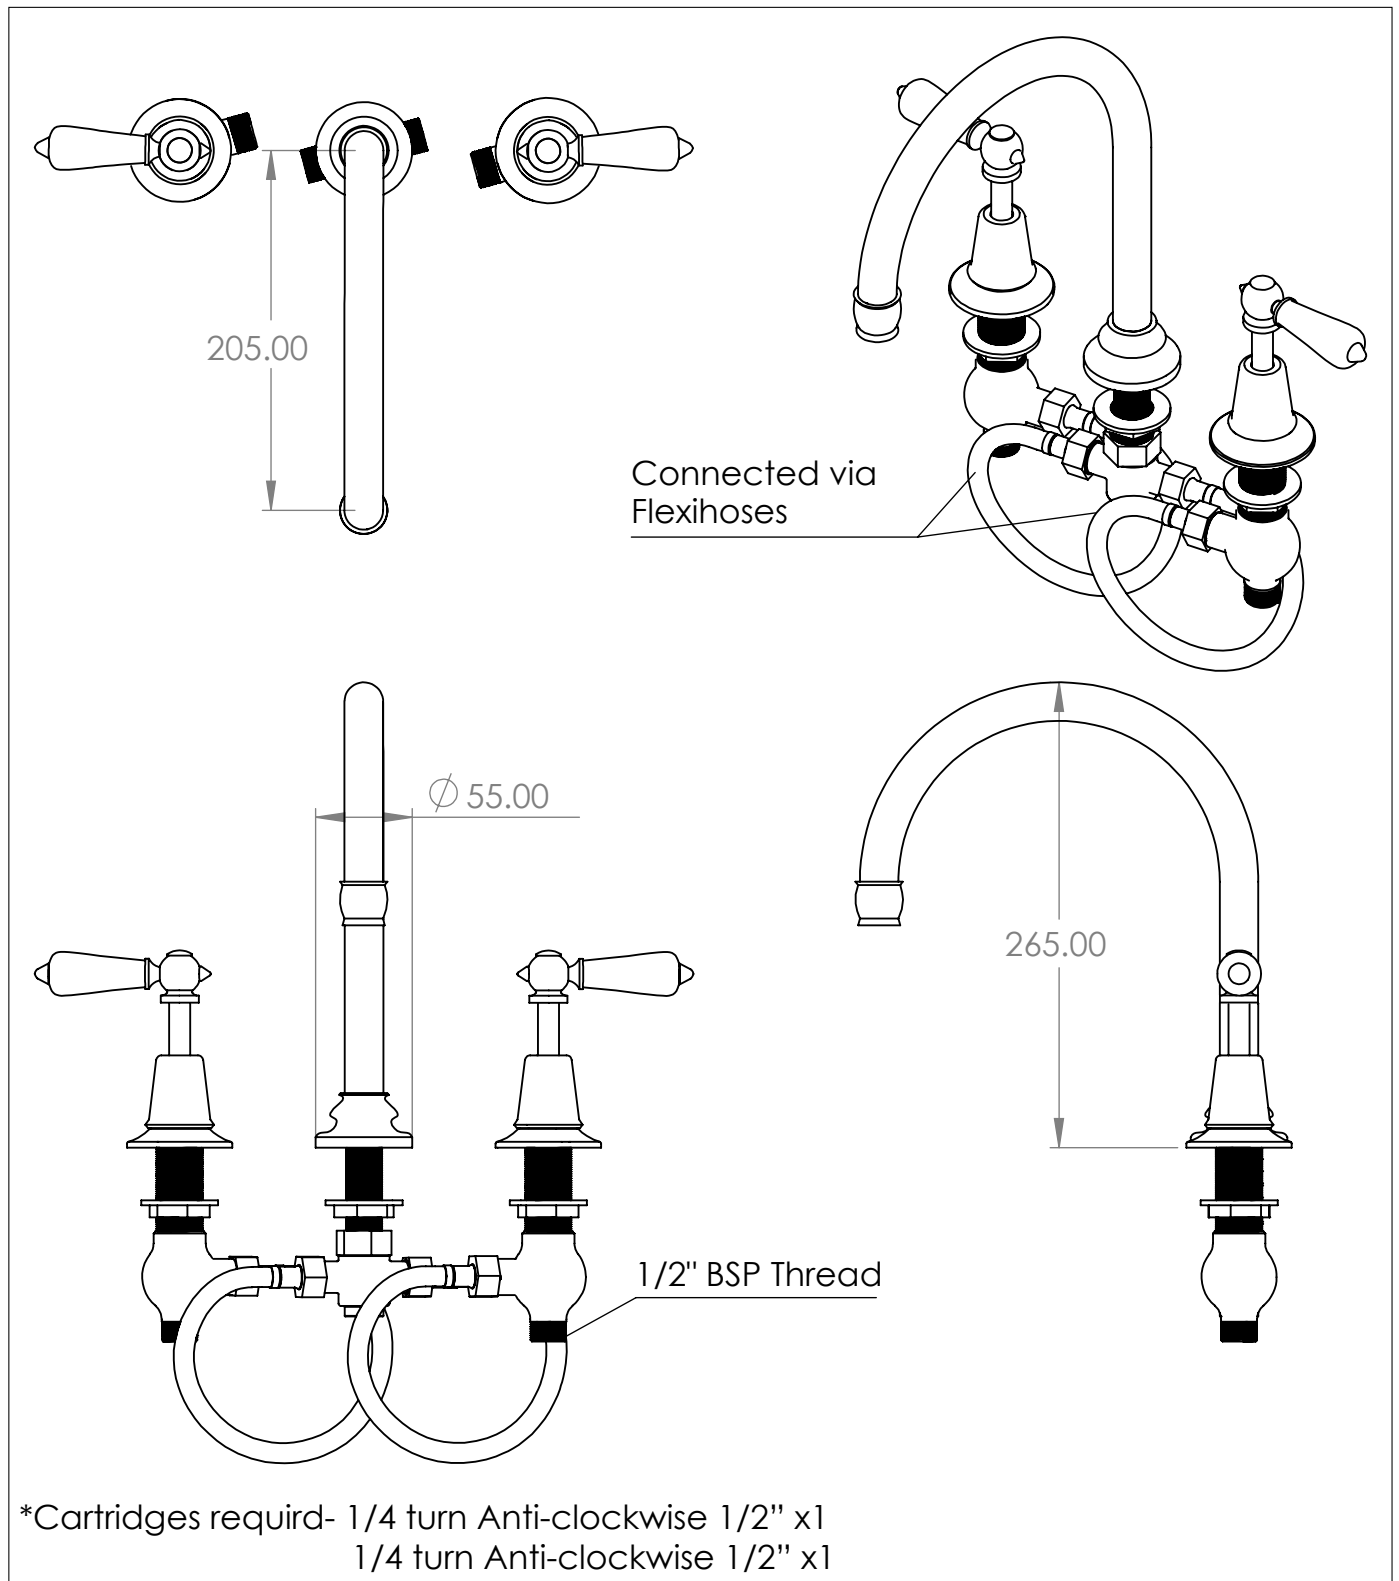

La Fontaine Three Hole Basin Mixer with Swan Spout

DIMENSIONS (mm)

PLEASE NOTE: Whilst every effort is made to ensure the accuracy of these specification sheets, they are subject to change without notice as part of the company's ongoing product development process.