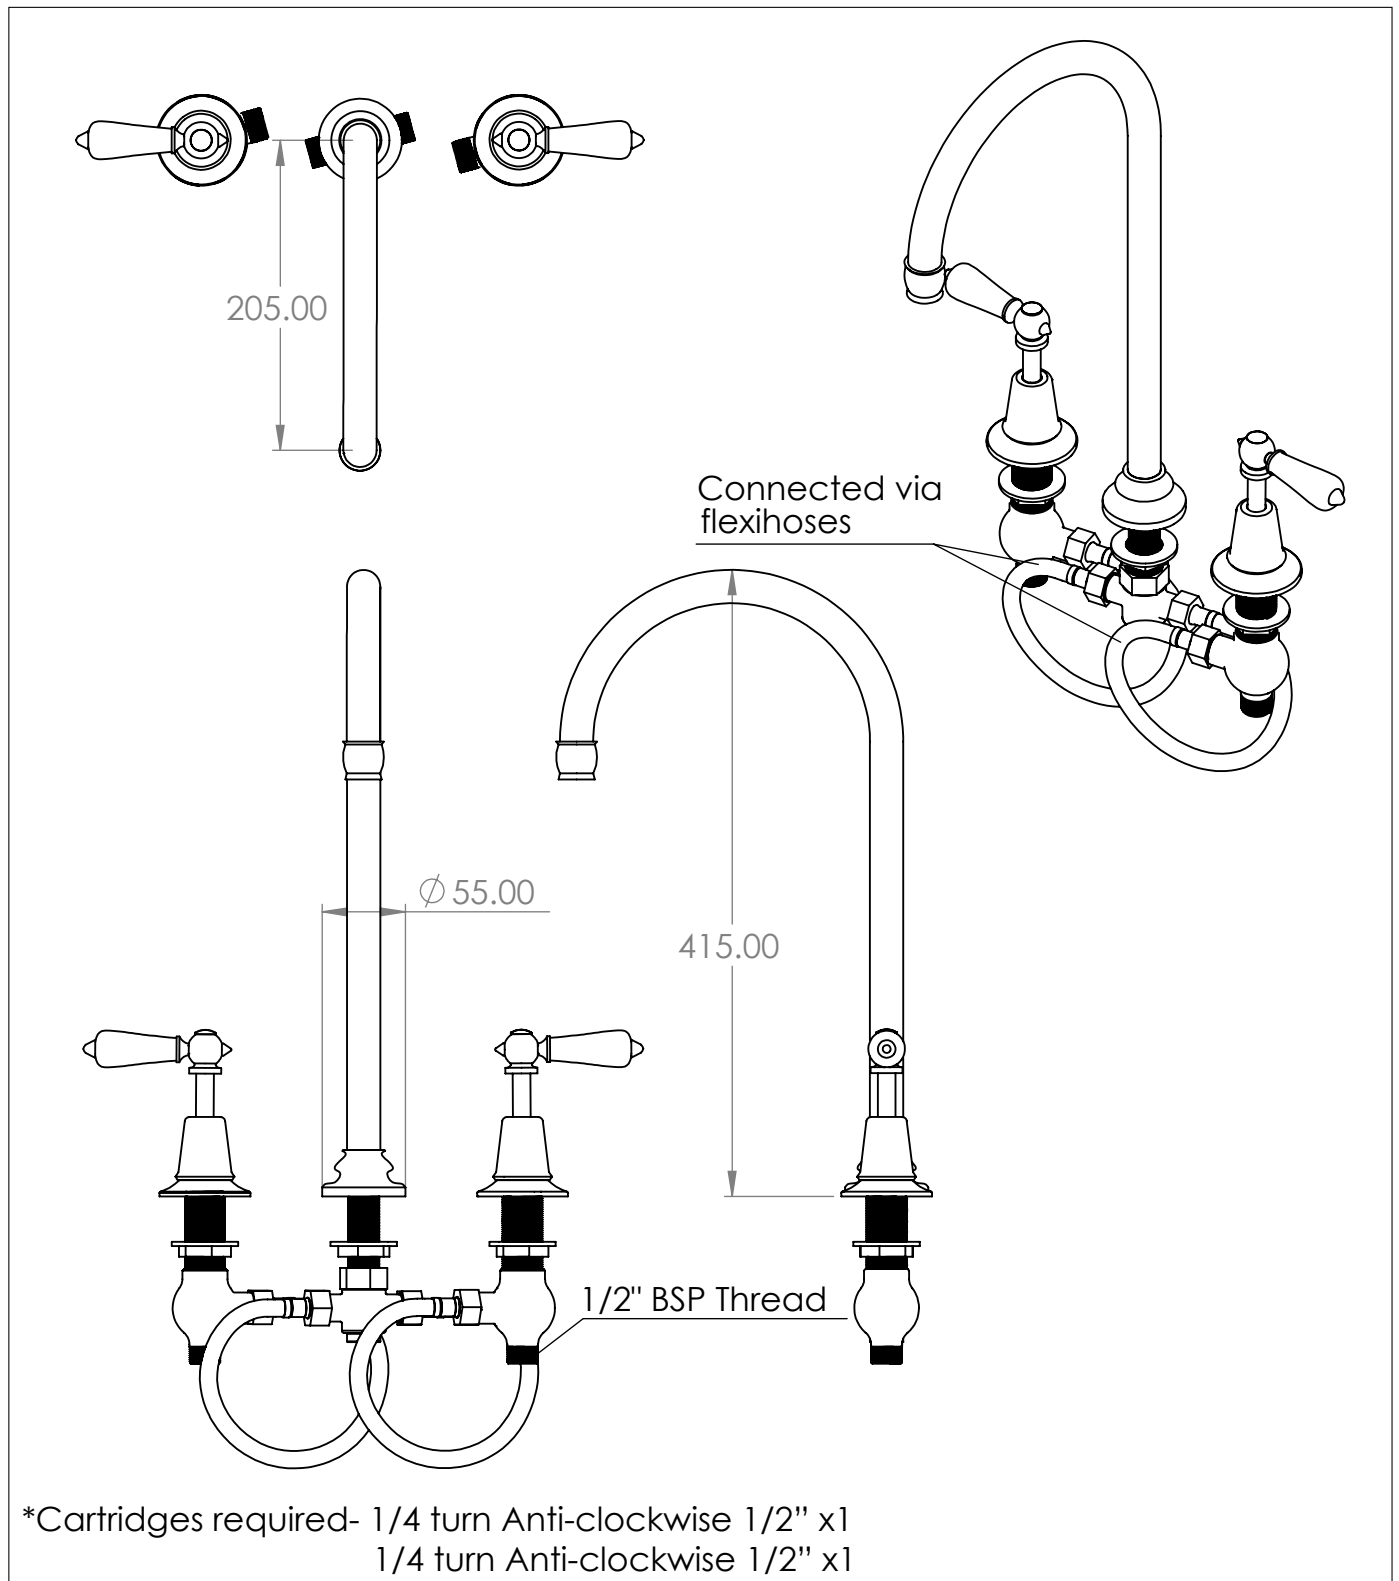

La Fontaine Extended Swan Basin Mixer

DIMENSIONS (mm)

PLEASE NOTE: Whilst every effort is made to ensure the accuracy of these specification sheets, they are subject to change without notice as part of the company's ongoing product development process.