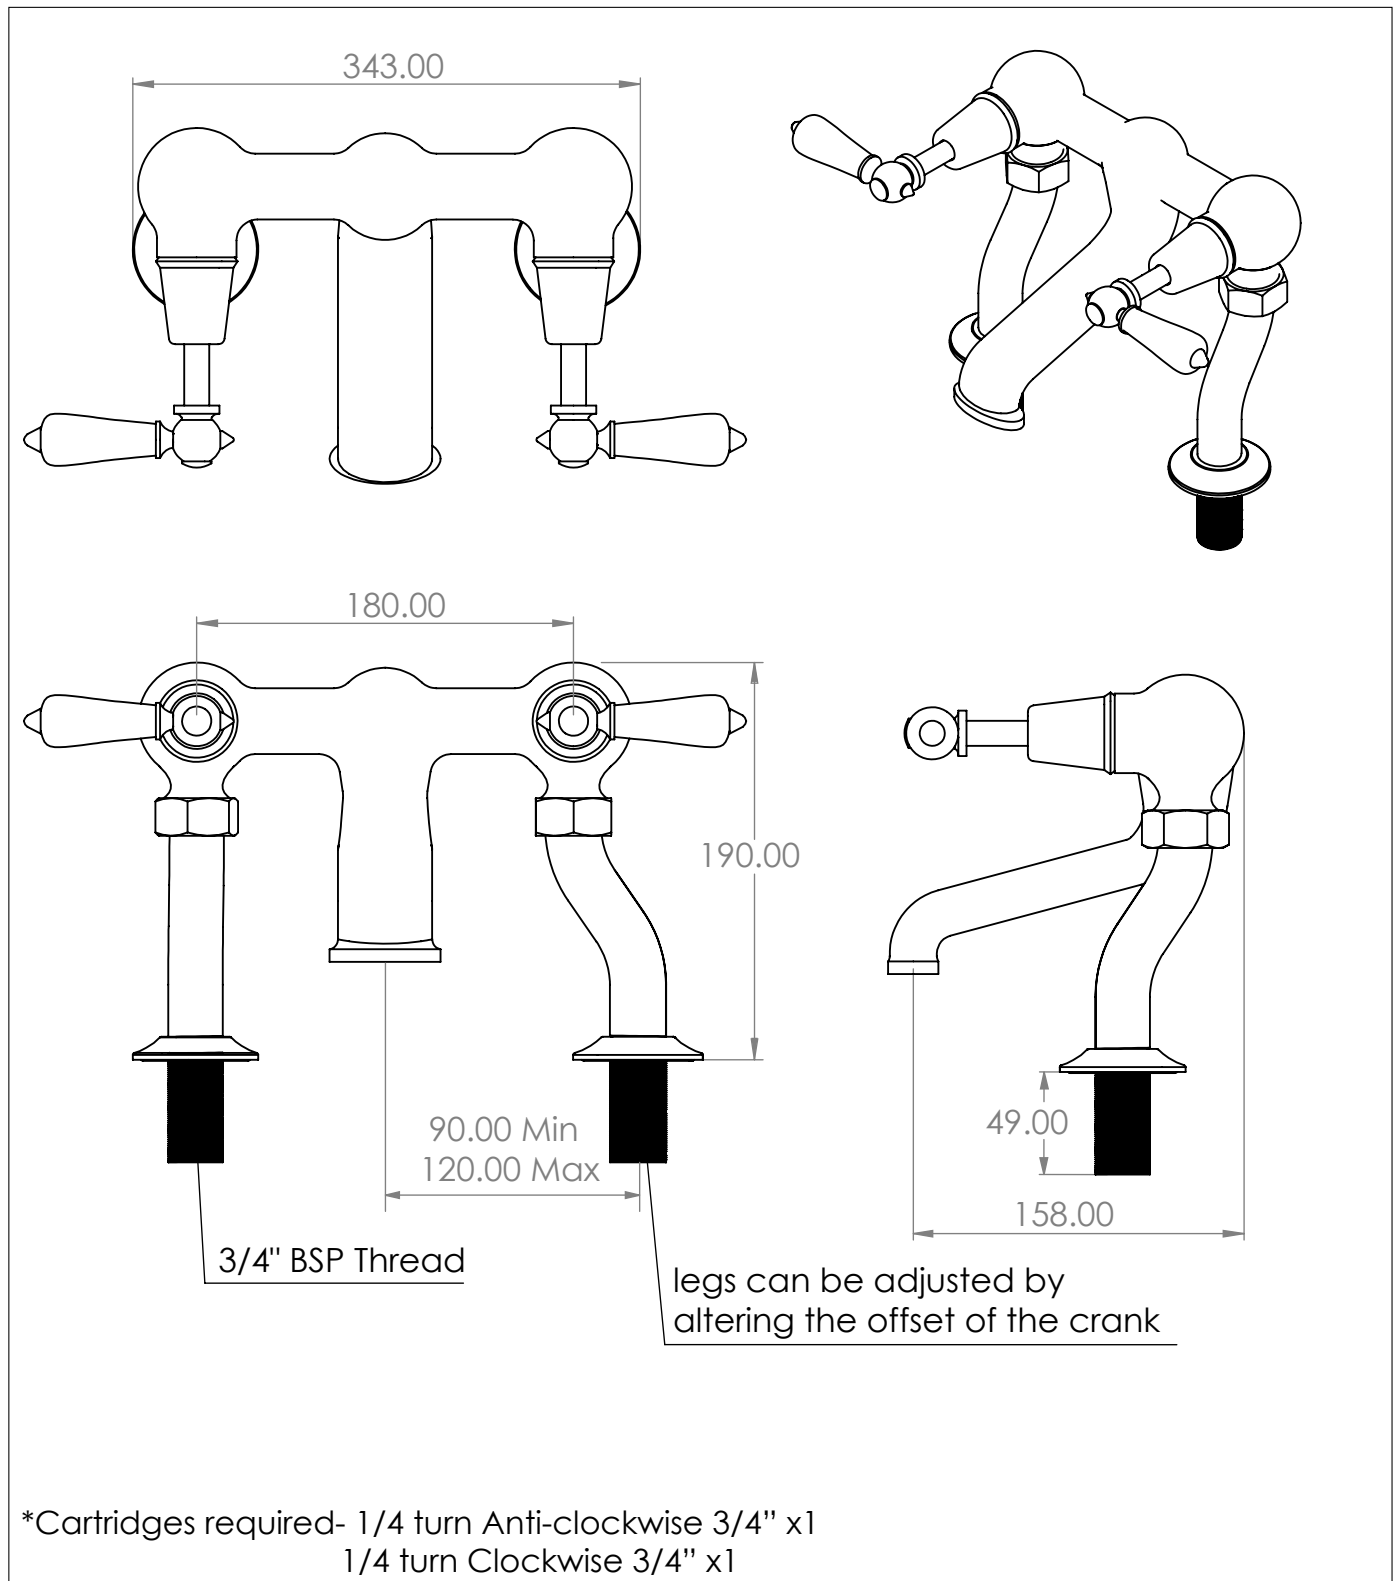

# La Fontaine Deck Mounted Bathtub Filler

DIMENSIONS (mm)

PLEASE NOTE: Whilst every effort is made to ensure the accuracy of these specification sheets, they are subject to change without notice as part of the company's ongoing product development process.