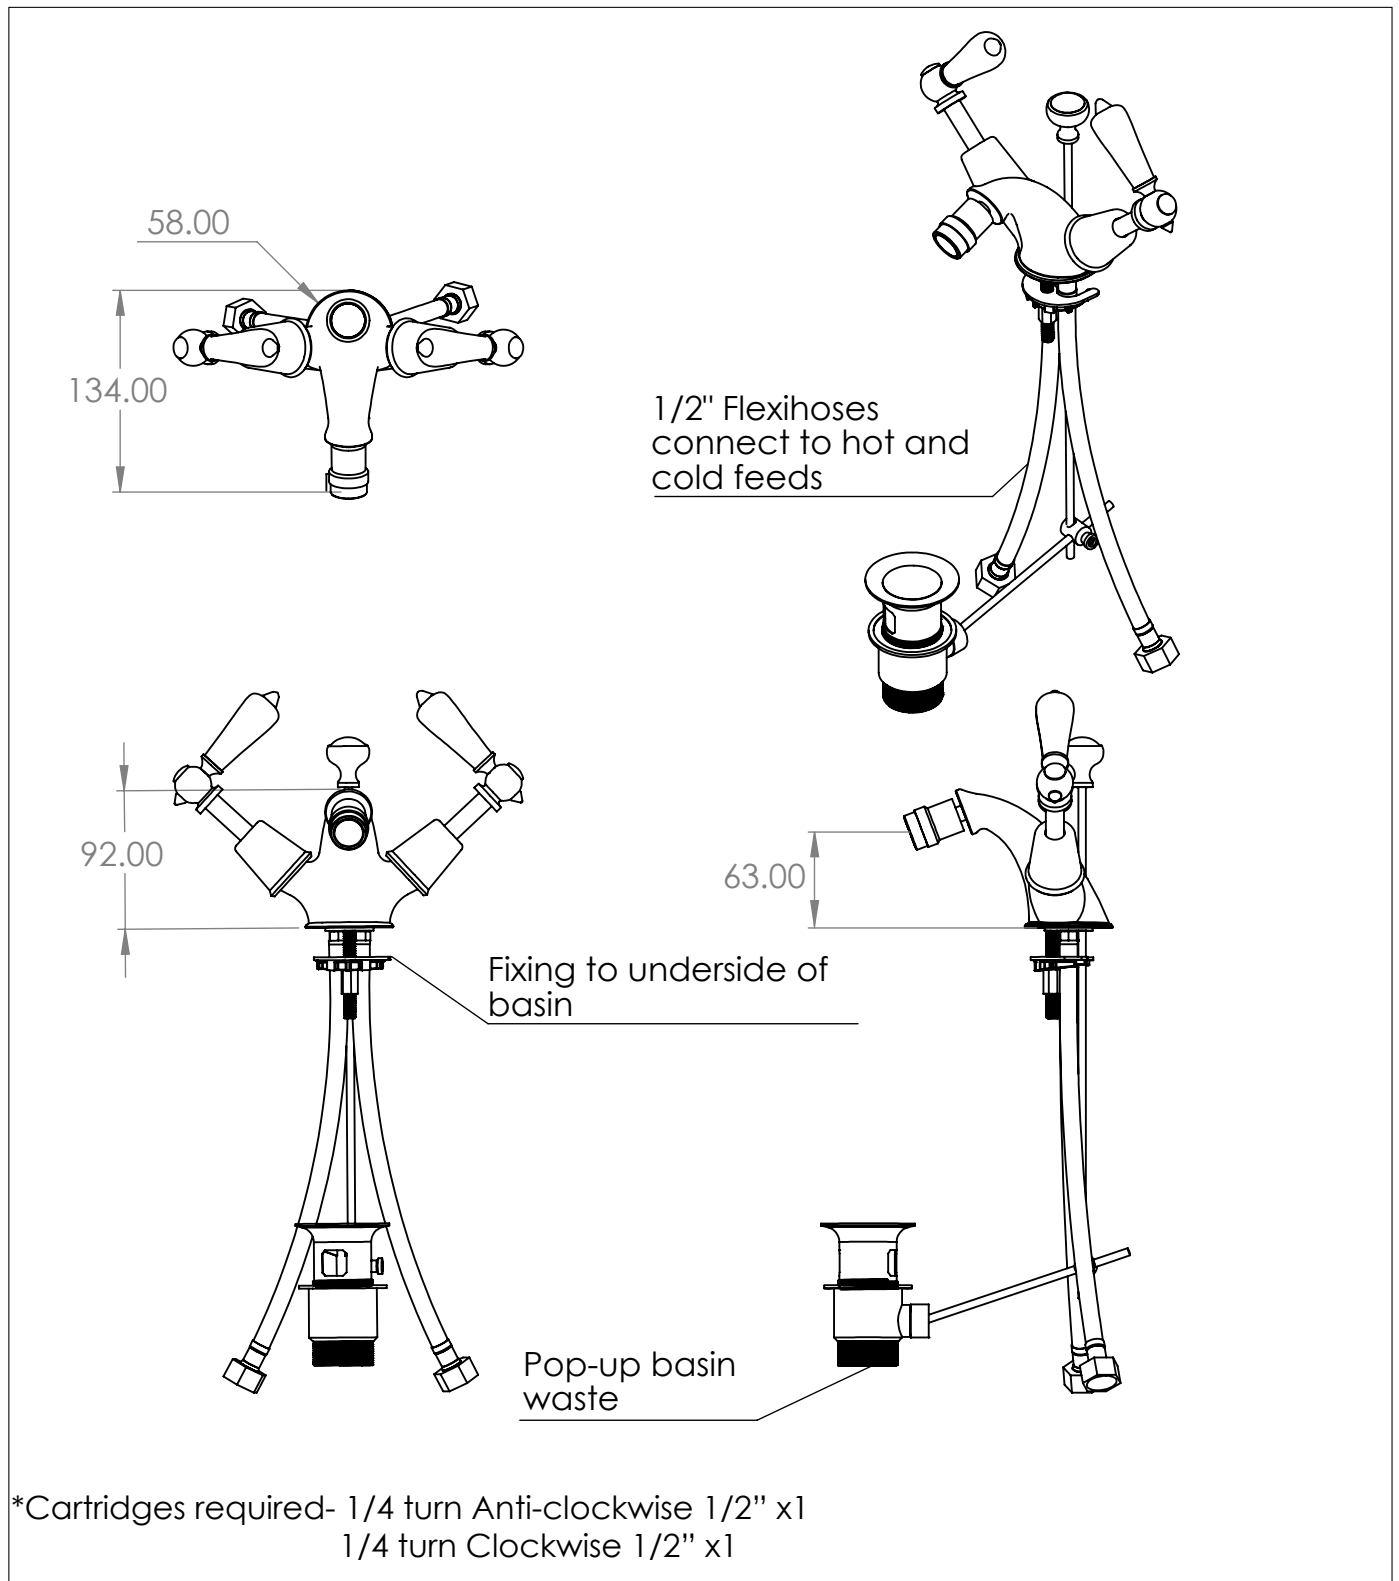

La Fontaine Bidet Monobloc

DIMENSIONS (mm)

PLEASE NOTE: Whilst every effort is made to ensure the accuracy of these specification sheets, they are subject to change without notice as part of the company's ongoing product development process.