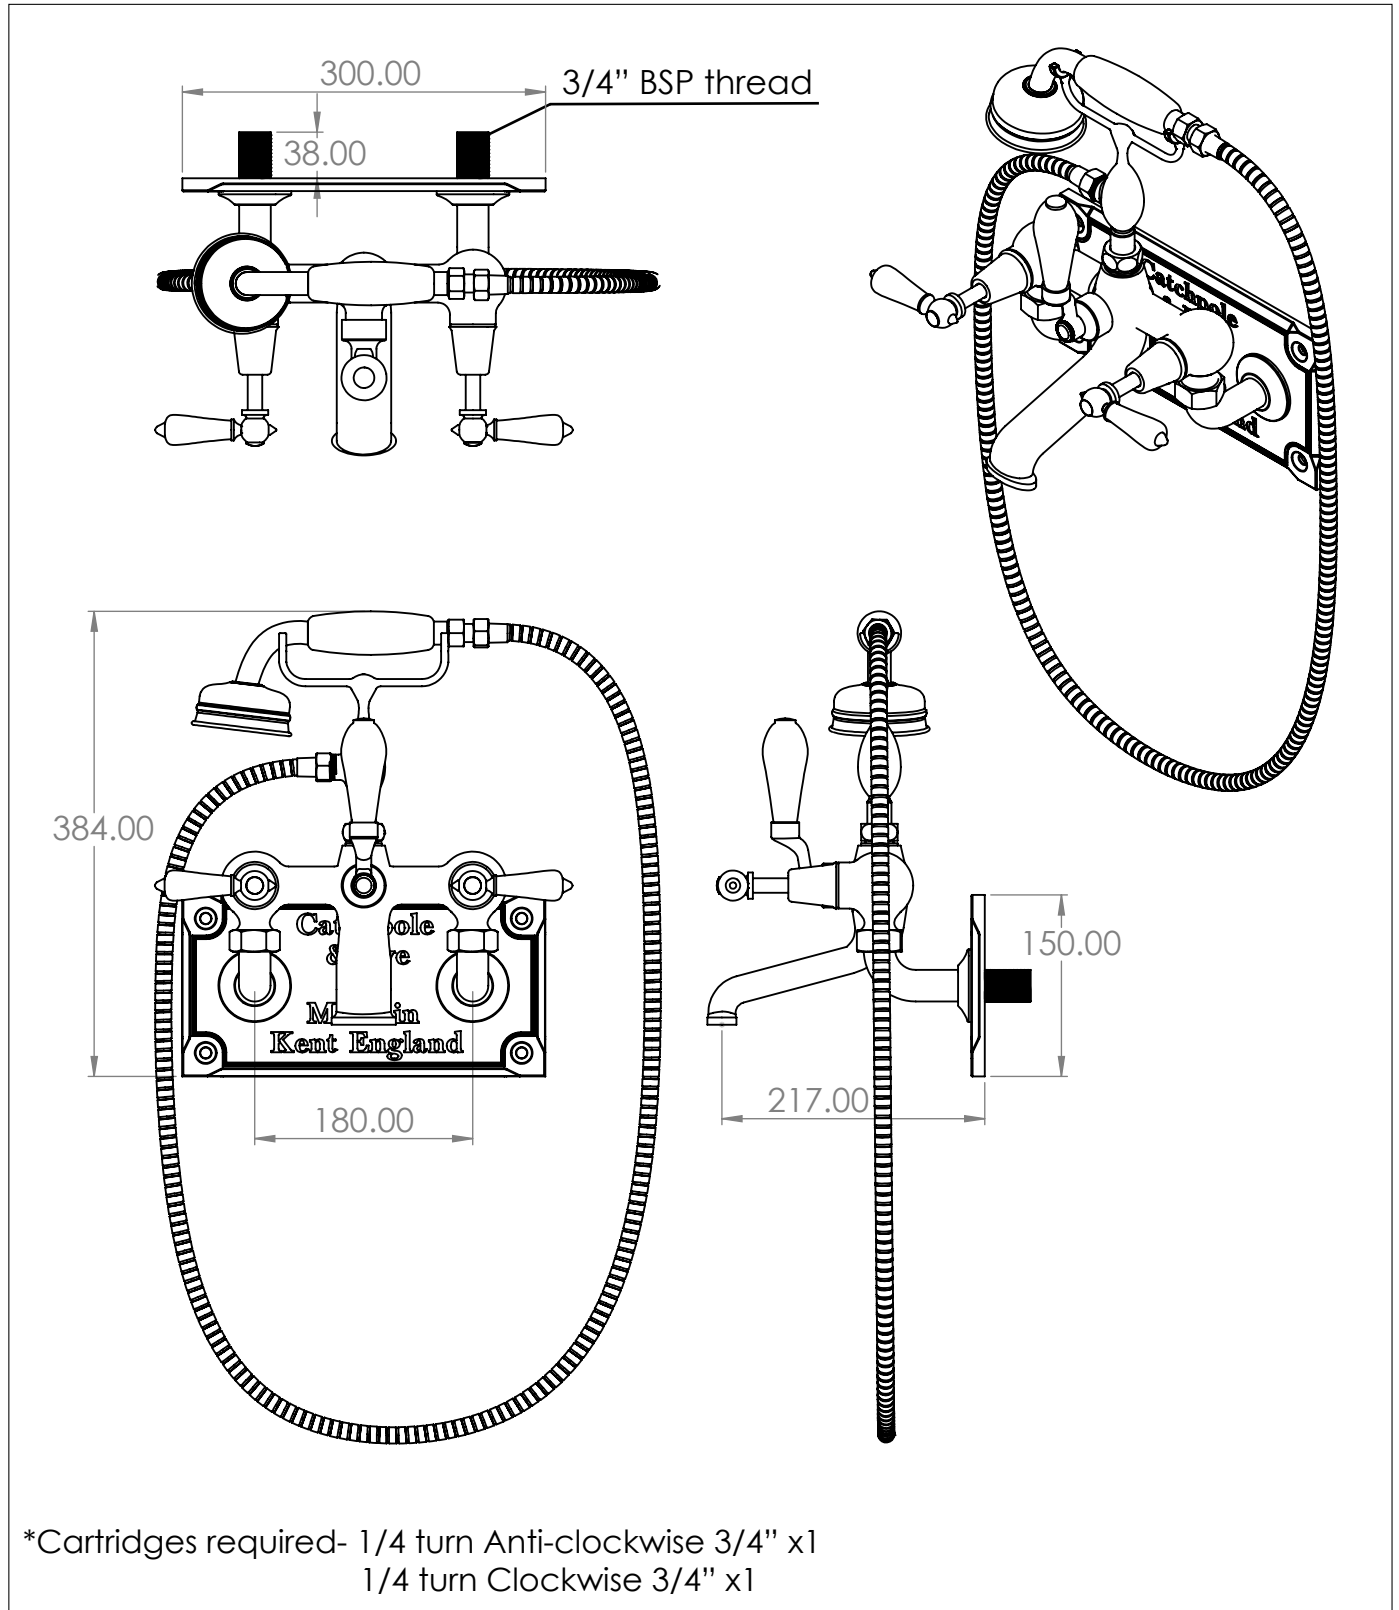

La Fontaine Bath Shower Mixer on Wallplate

DIMENSIONS (mm)

PLEASE NOTE: Whilst every effort is made to ensure the accuracy of these specification sheets, they are subject to change without notice as part of the company's ongoing product development process.