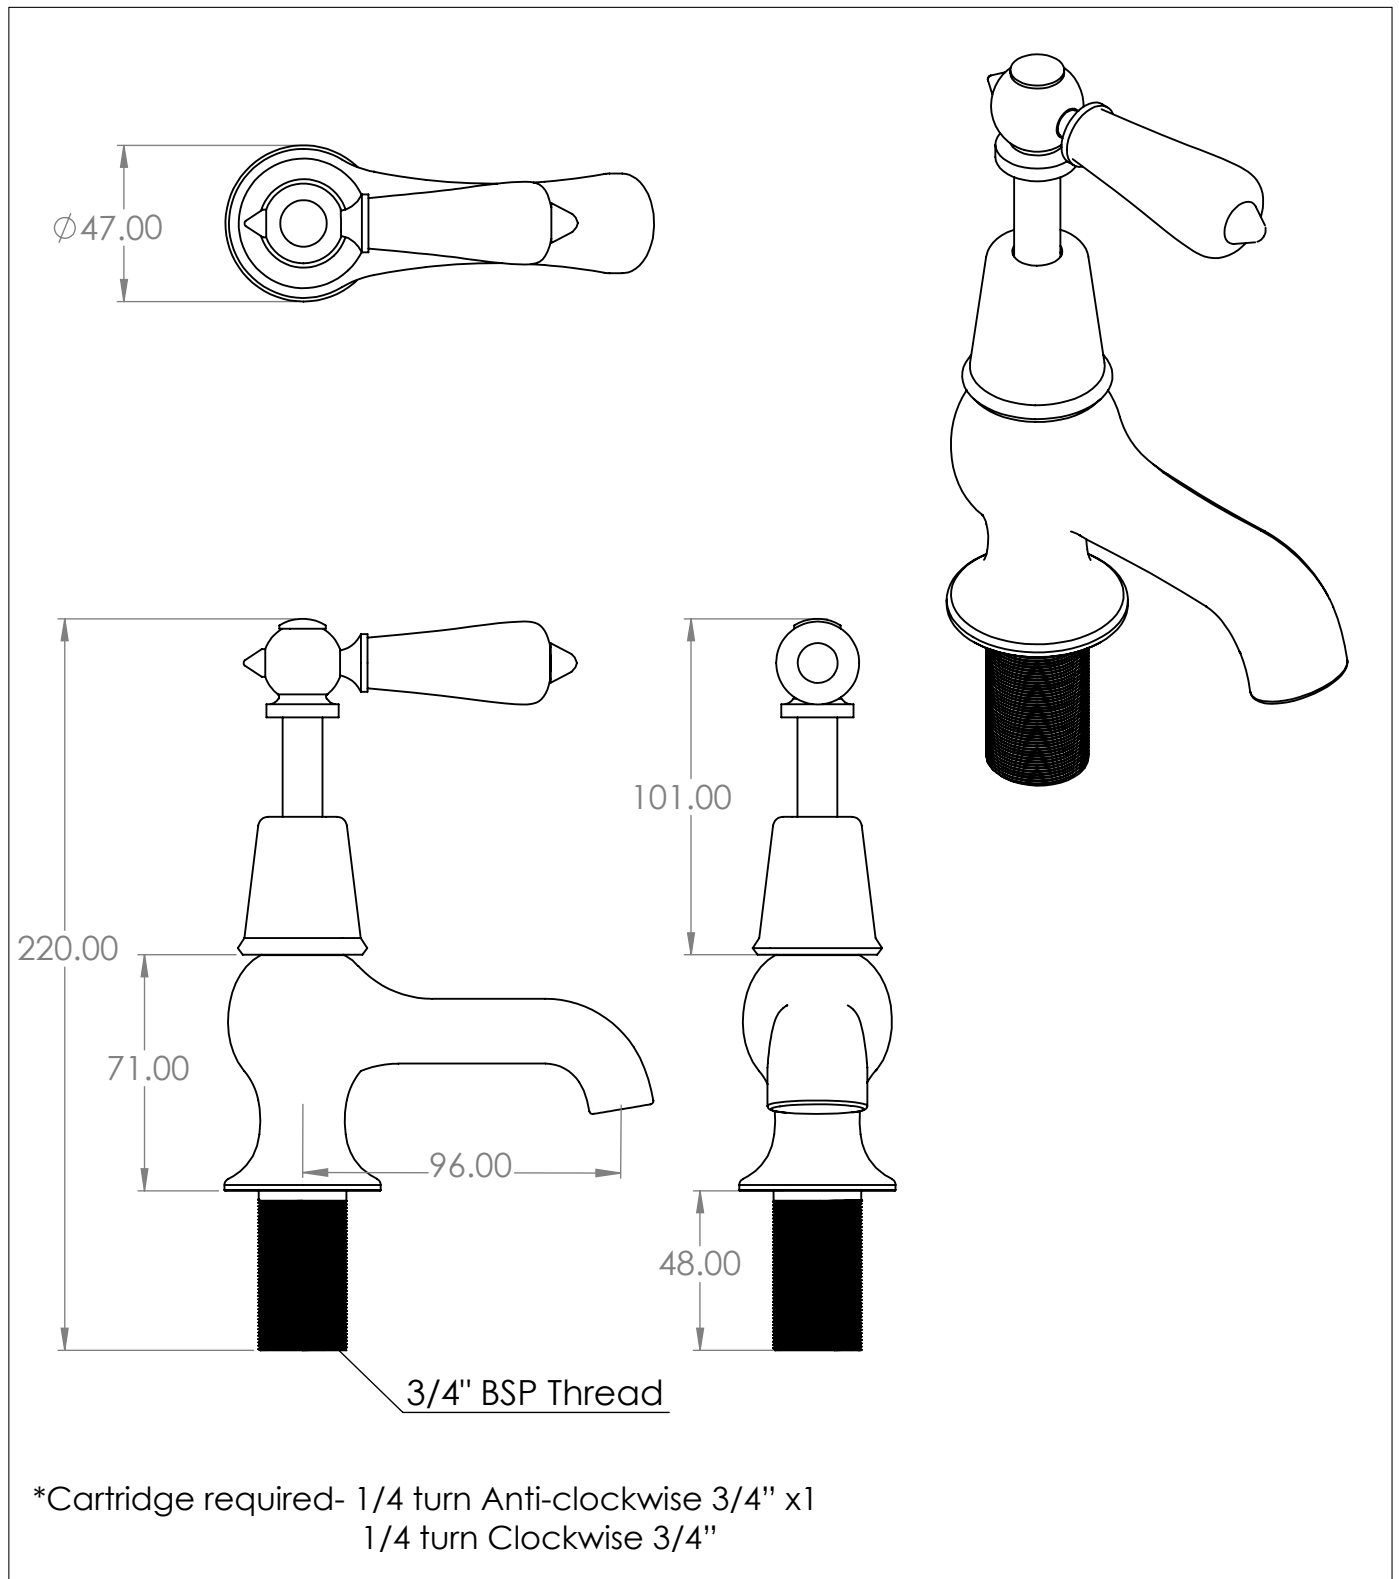

La Fontaine Bath Pillar Tap

DIMENSIONS (mm)

PLEASE NOTE: Whilst every effort is made to ensure the accuracy of these specification sheets, they are subject to change without notice as part of the company's ongoing product development process.