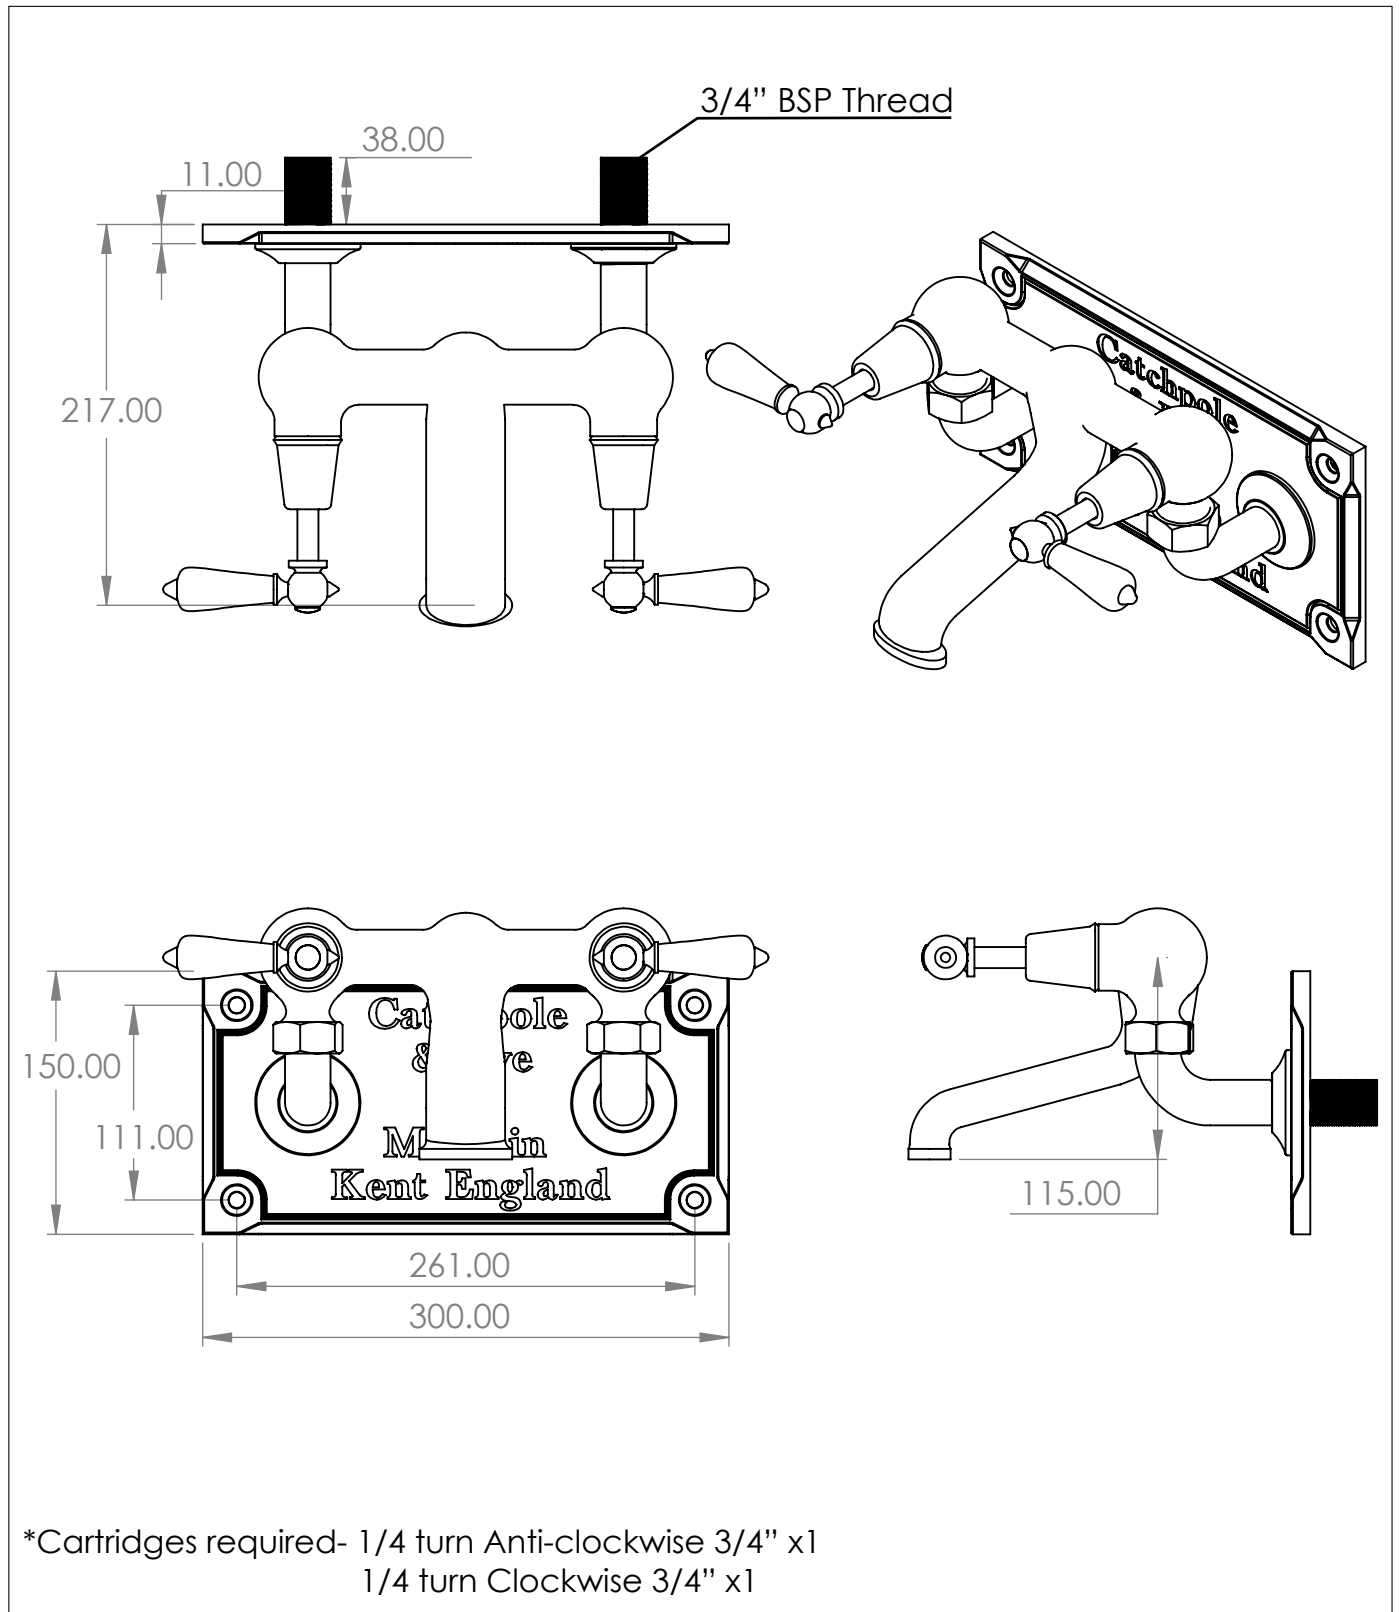

# La Fontaine Wall Mounted Bathtub Filler

## DIMENSIONS (mm)

PLEASE NOTE: Whilst every effort is made to ensure the accuracy of these specification sheets, they are subject to change without notice as part of the company's ongoing product development process.