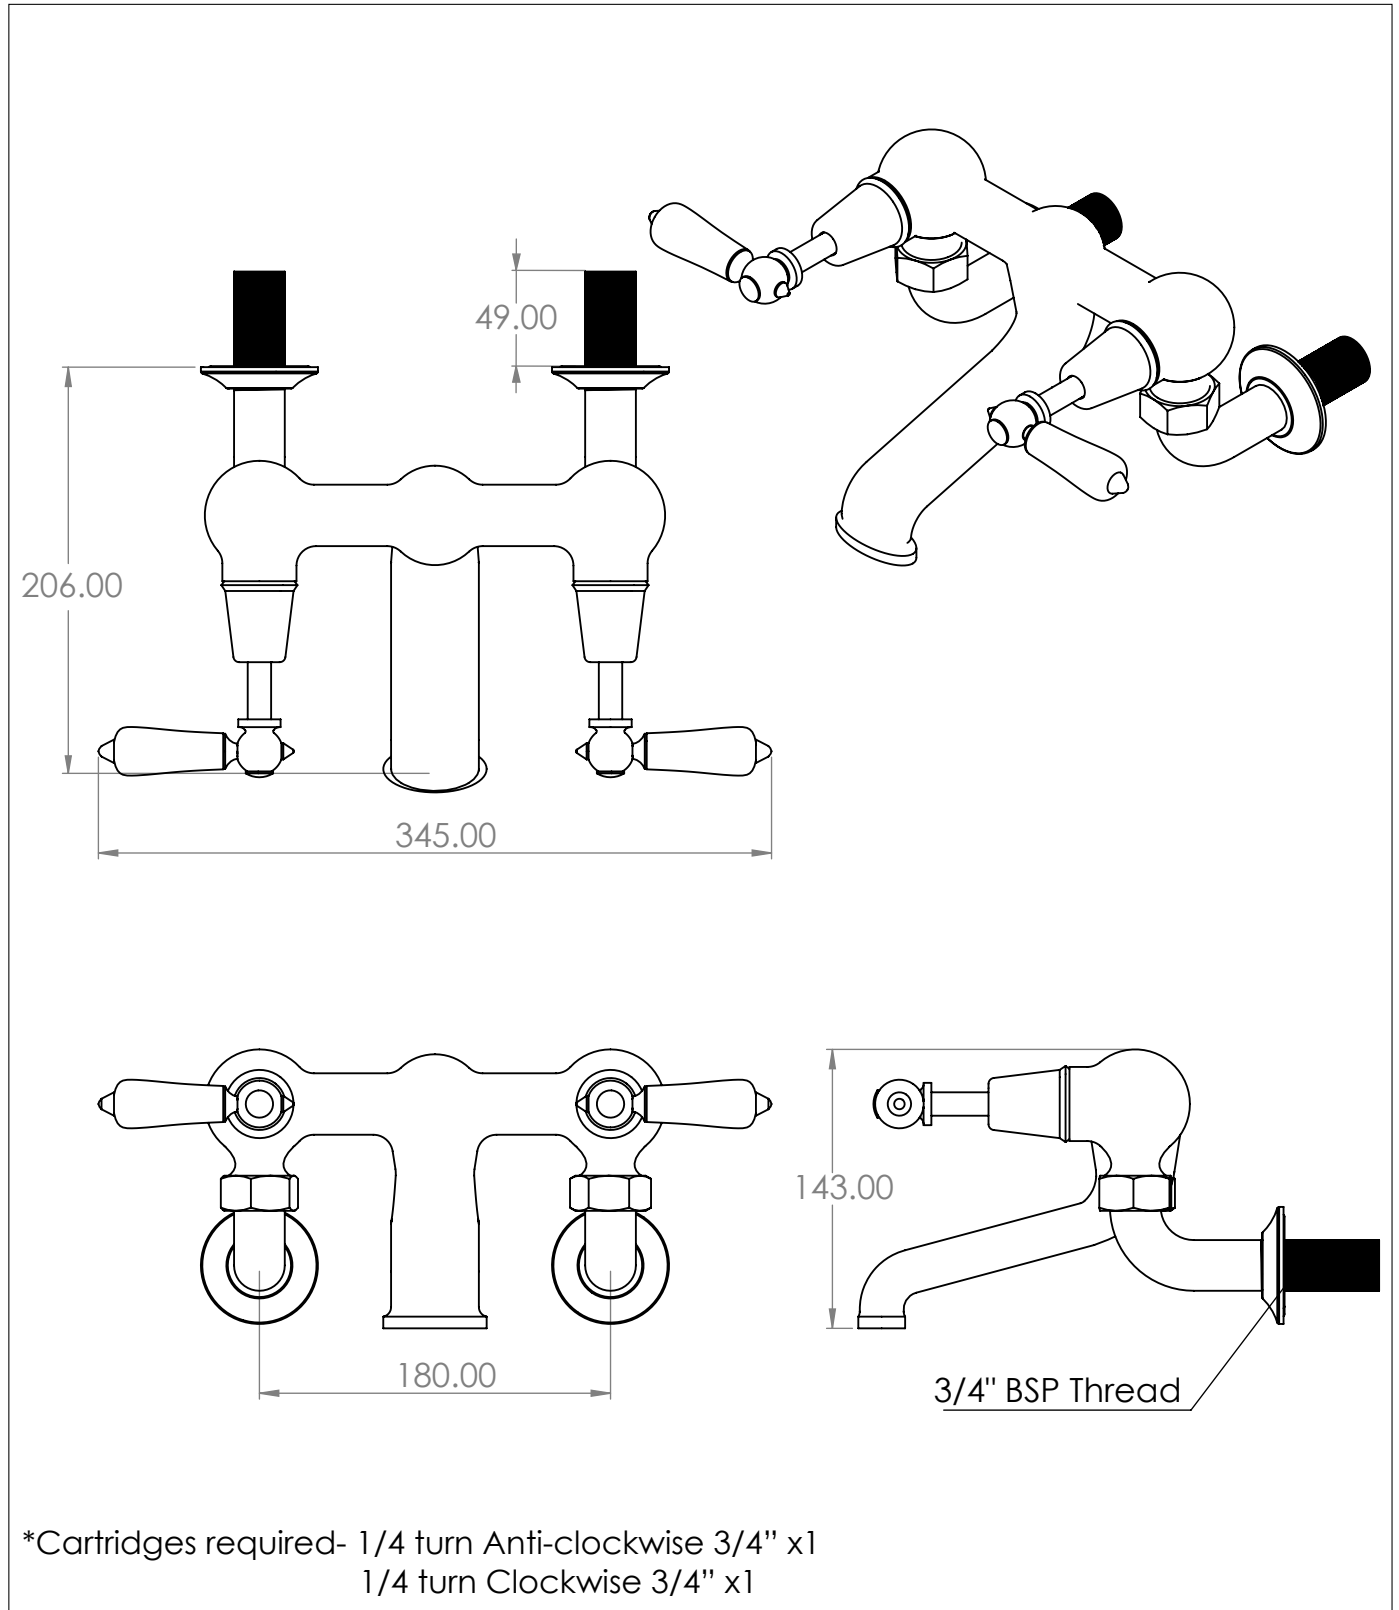

La Fontaine Wall Mounted Bathtub Filler

DIMENSIONS (mm)

PLEASE NOTE: Whilst every effort is made to ensure the accuracy of these specification sheets, they are subject to change without notice as part of the company's ongoing product development process.