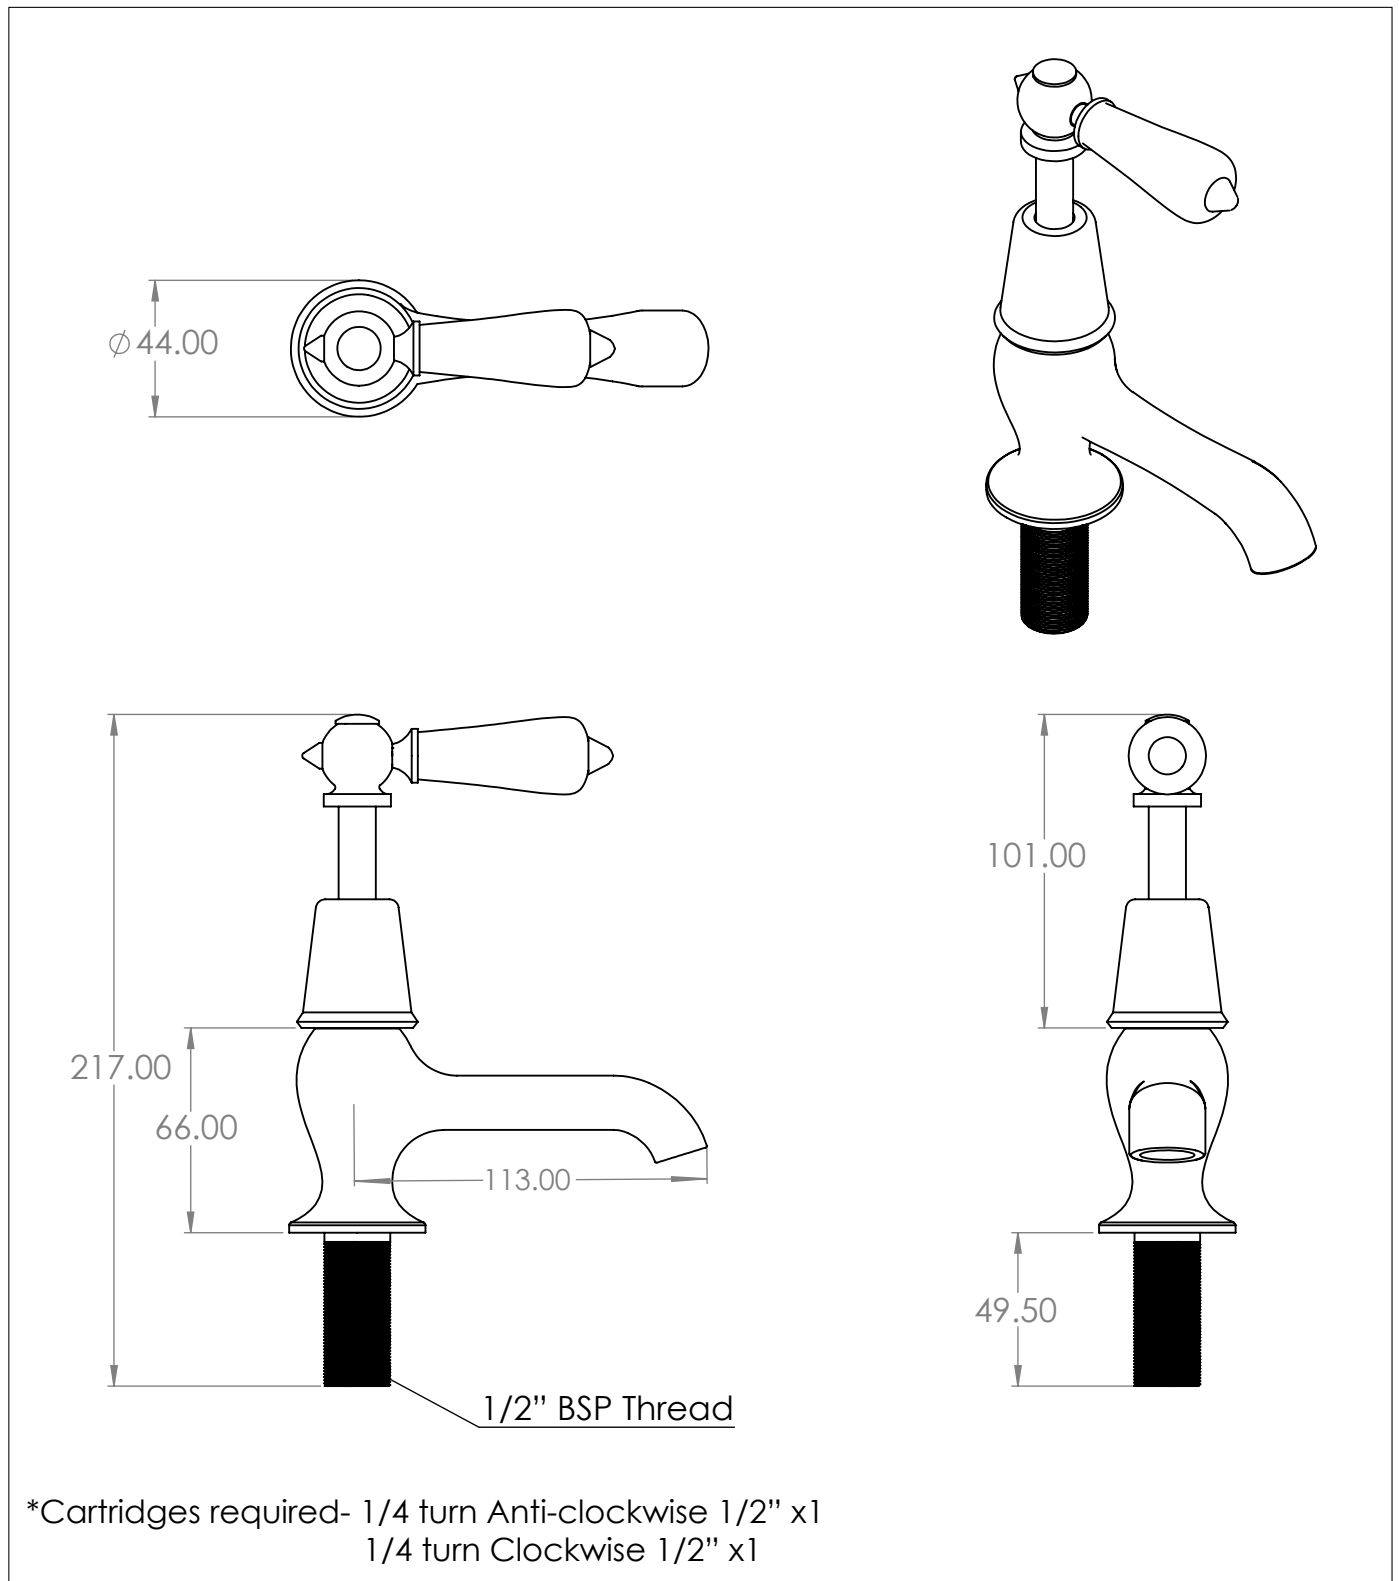

La Fontaine Basin Pillar Taps

DIMENSIONS (mm)

PLEASE NOTE: Whilst every effort is made to ensure the accuracy of these specification sheets, they are subject to change without notice as part of the company's ongoing product development process.