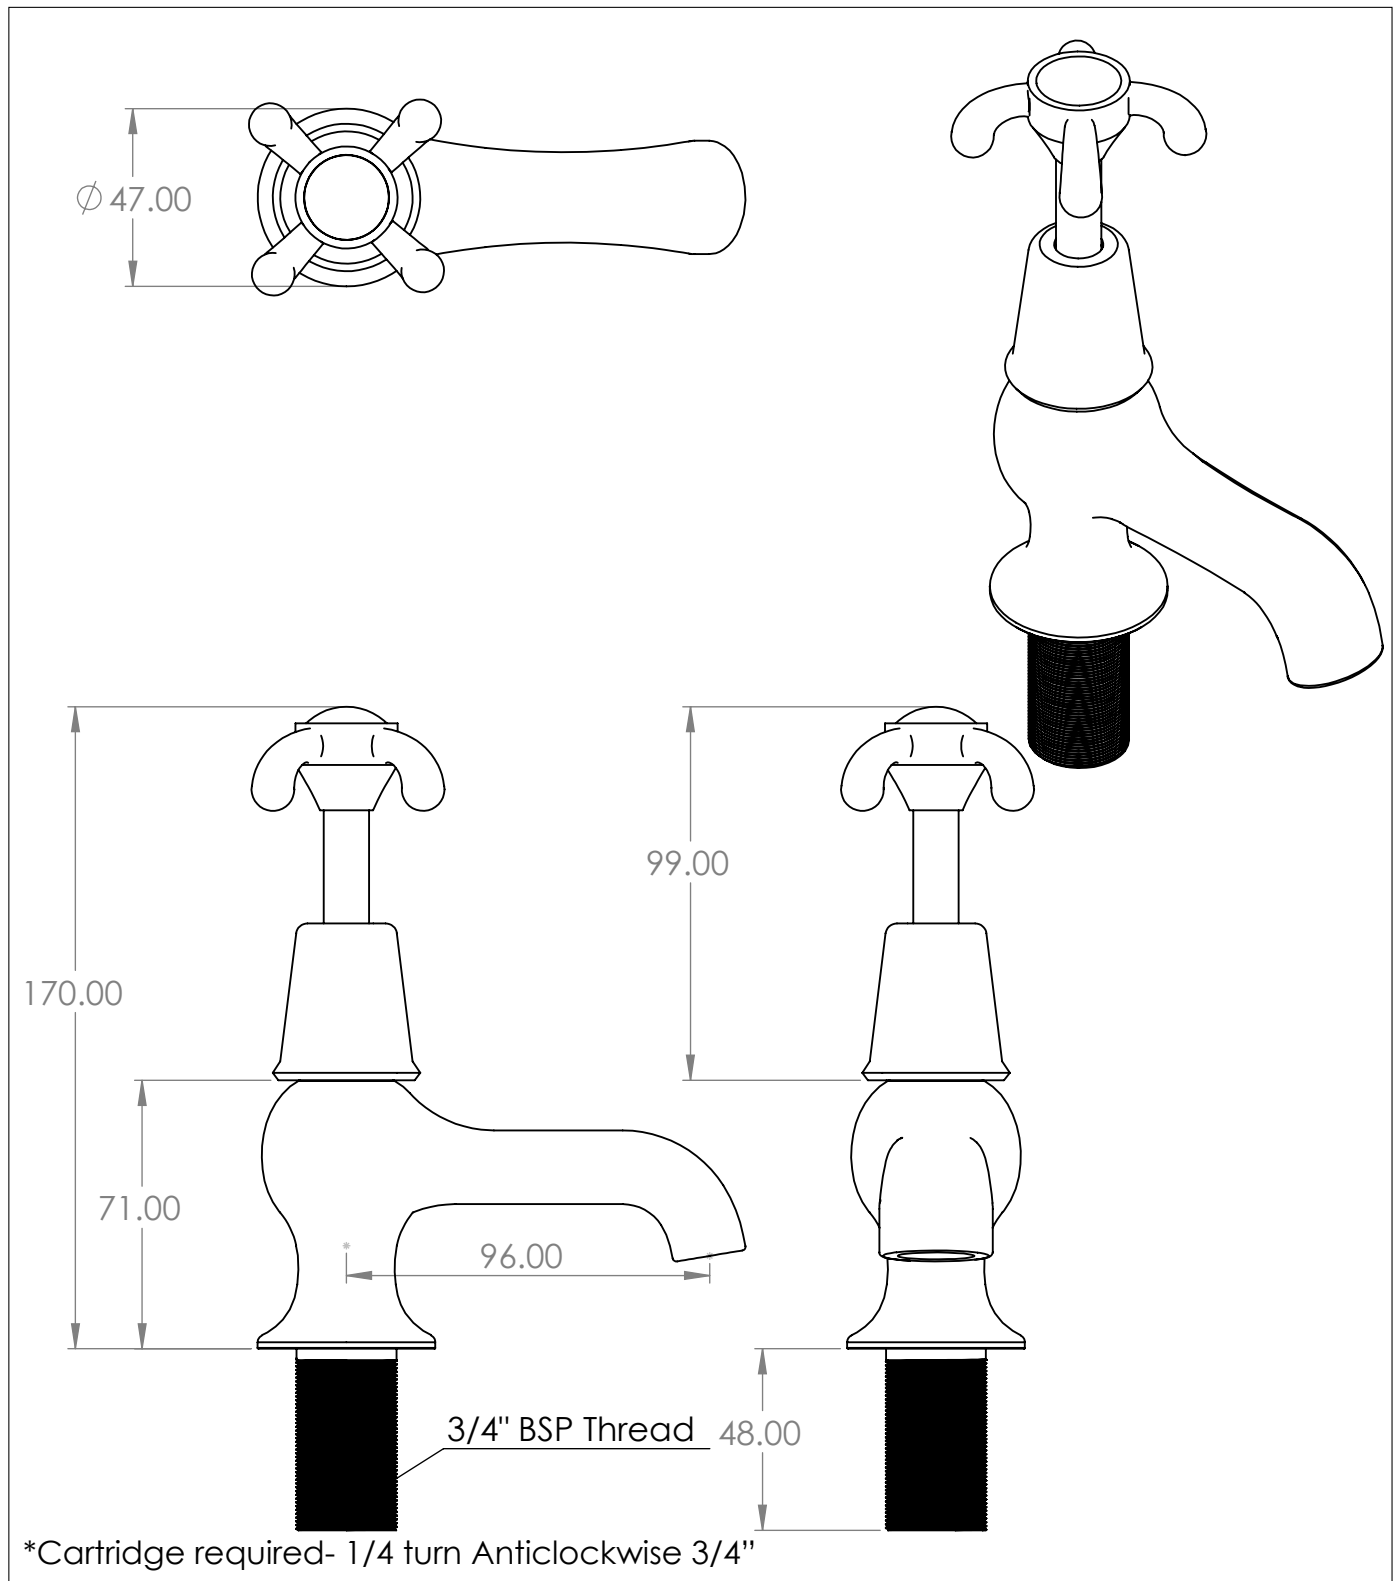

# La Loire Bath Pillar Tap

DIMENSIONS (mm)

PLEASE NOTE: Whilst every effort is made to ensure the accuracy of these specification sheets, they are subject to change without notice as part of the company's ongoing product development process.