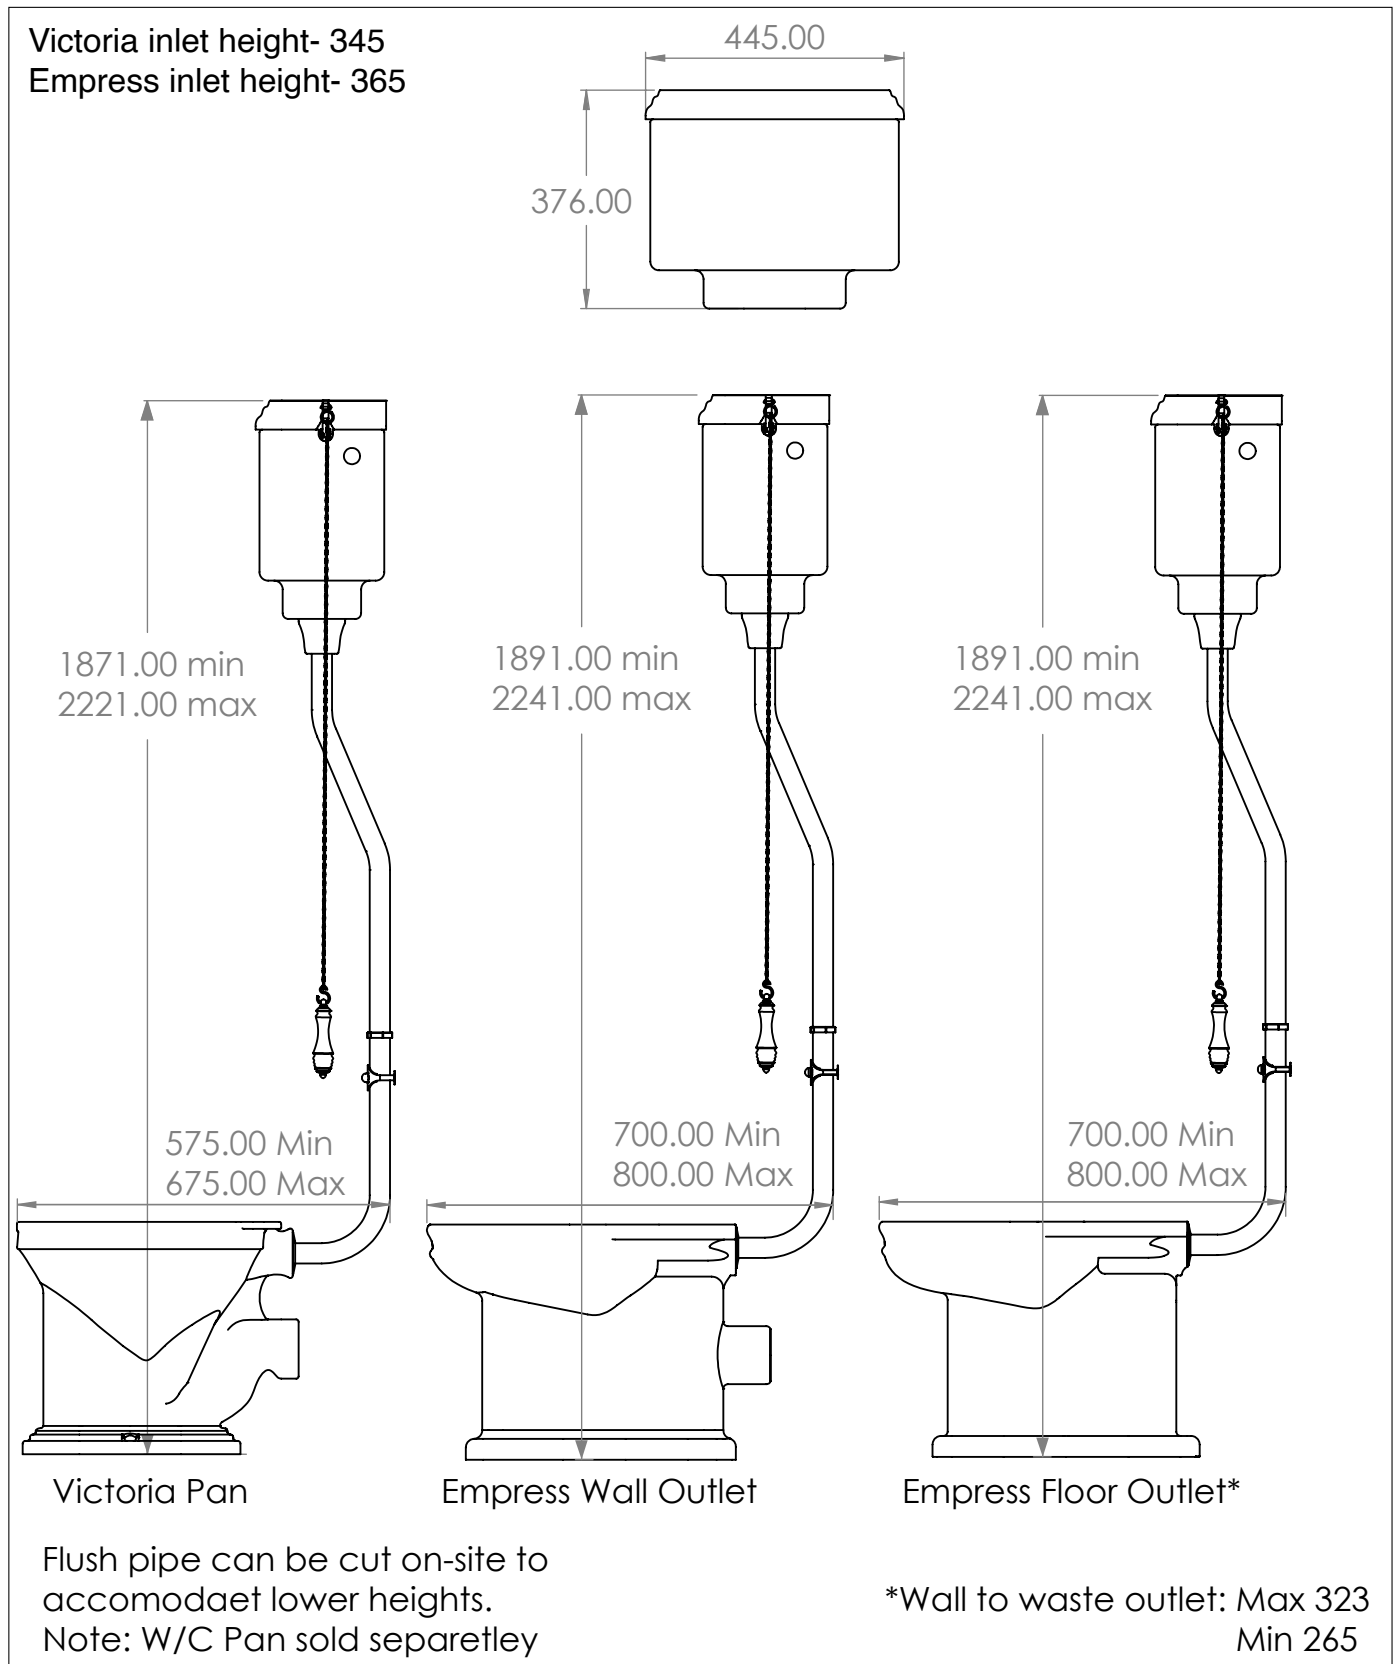

High Level Victoria Cistern

DIMENSIONS (mm)

PLEASE NOTE: Whilst every effort is made to ensure the accuracy of these specification sheets, they are subject to change without notice as part of the company's ongoing product development process.