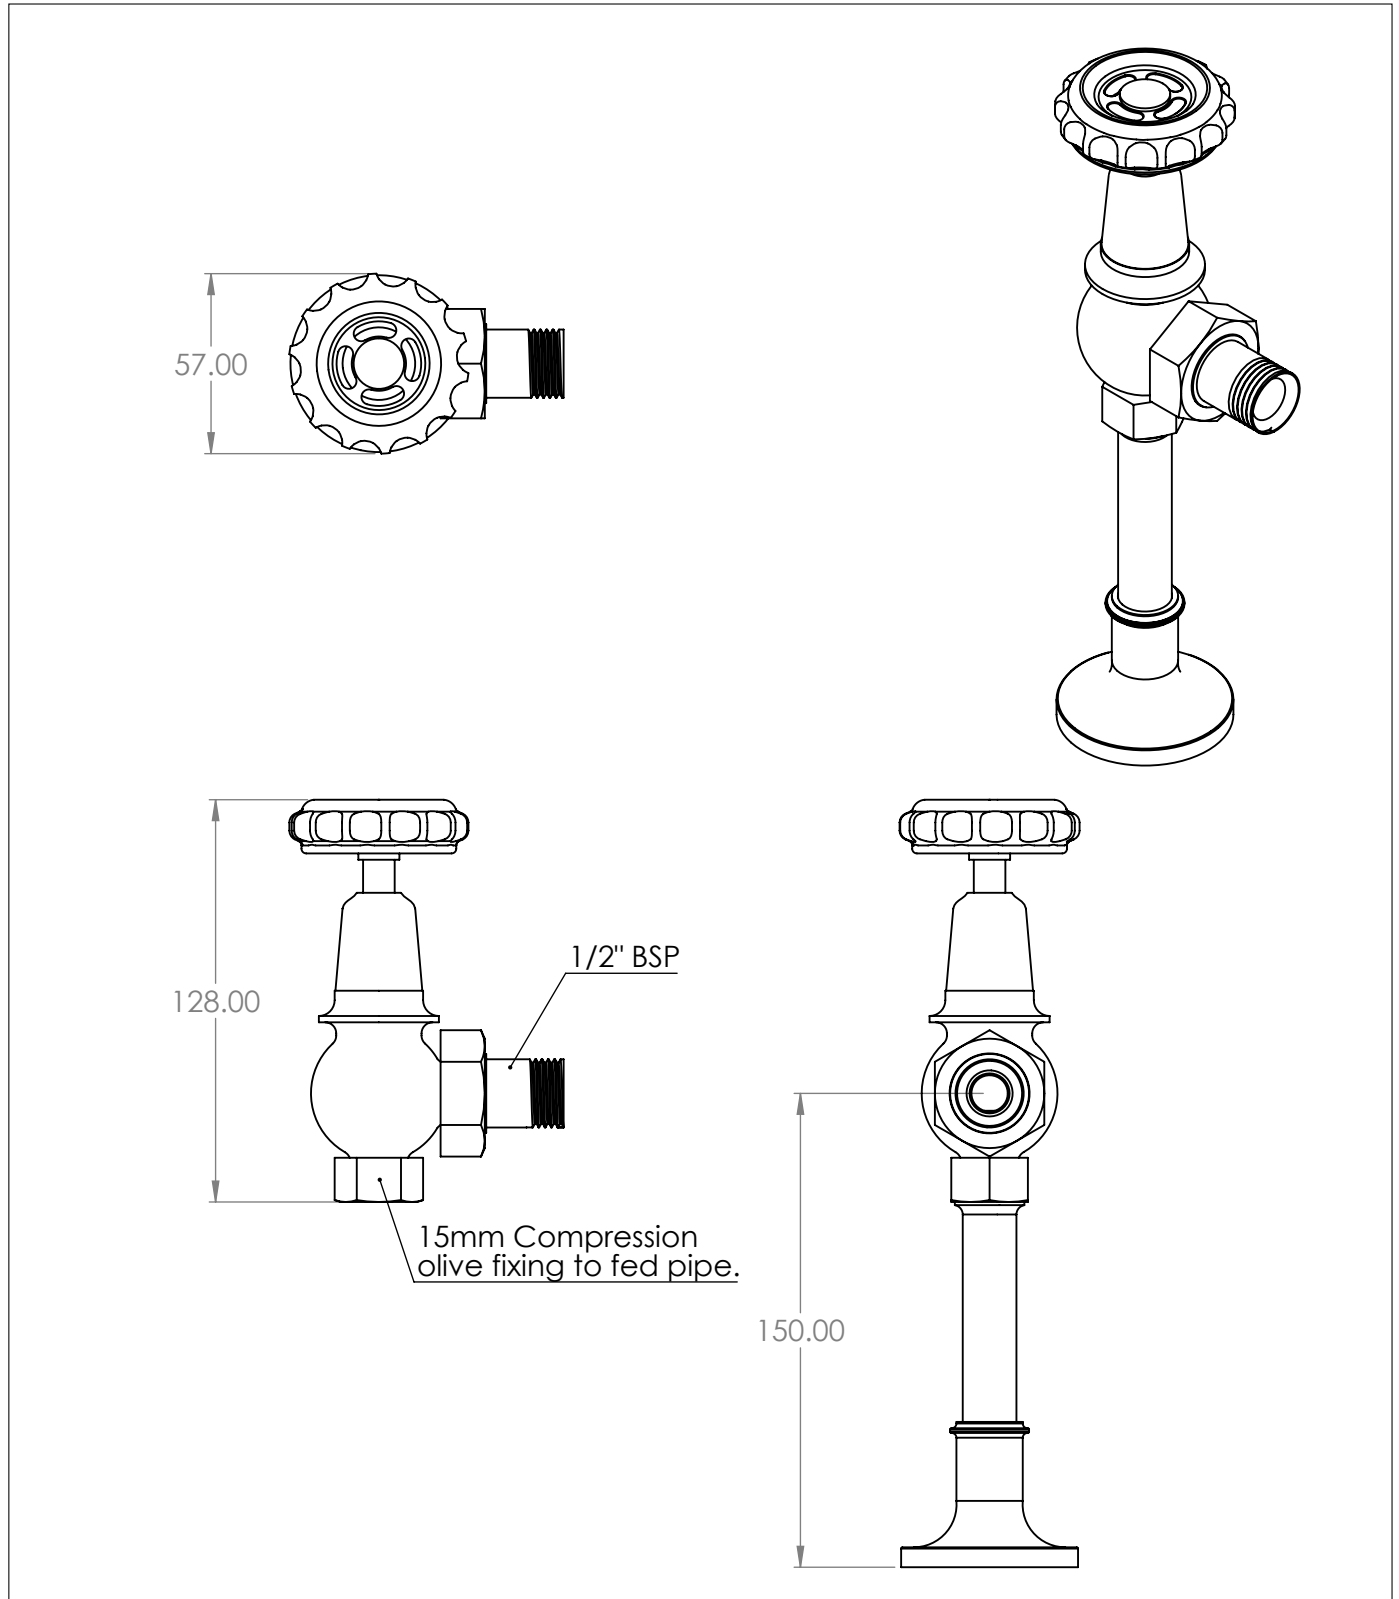

Radiator Valve (Mercantile tap heads)

DIMENSIONS (mm)

PLEASE NOTE: Whilst every effort is made to ensure the accuracy of these specification sheets, they are subject to change without notice as part of the company's ongoing product development process.