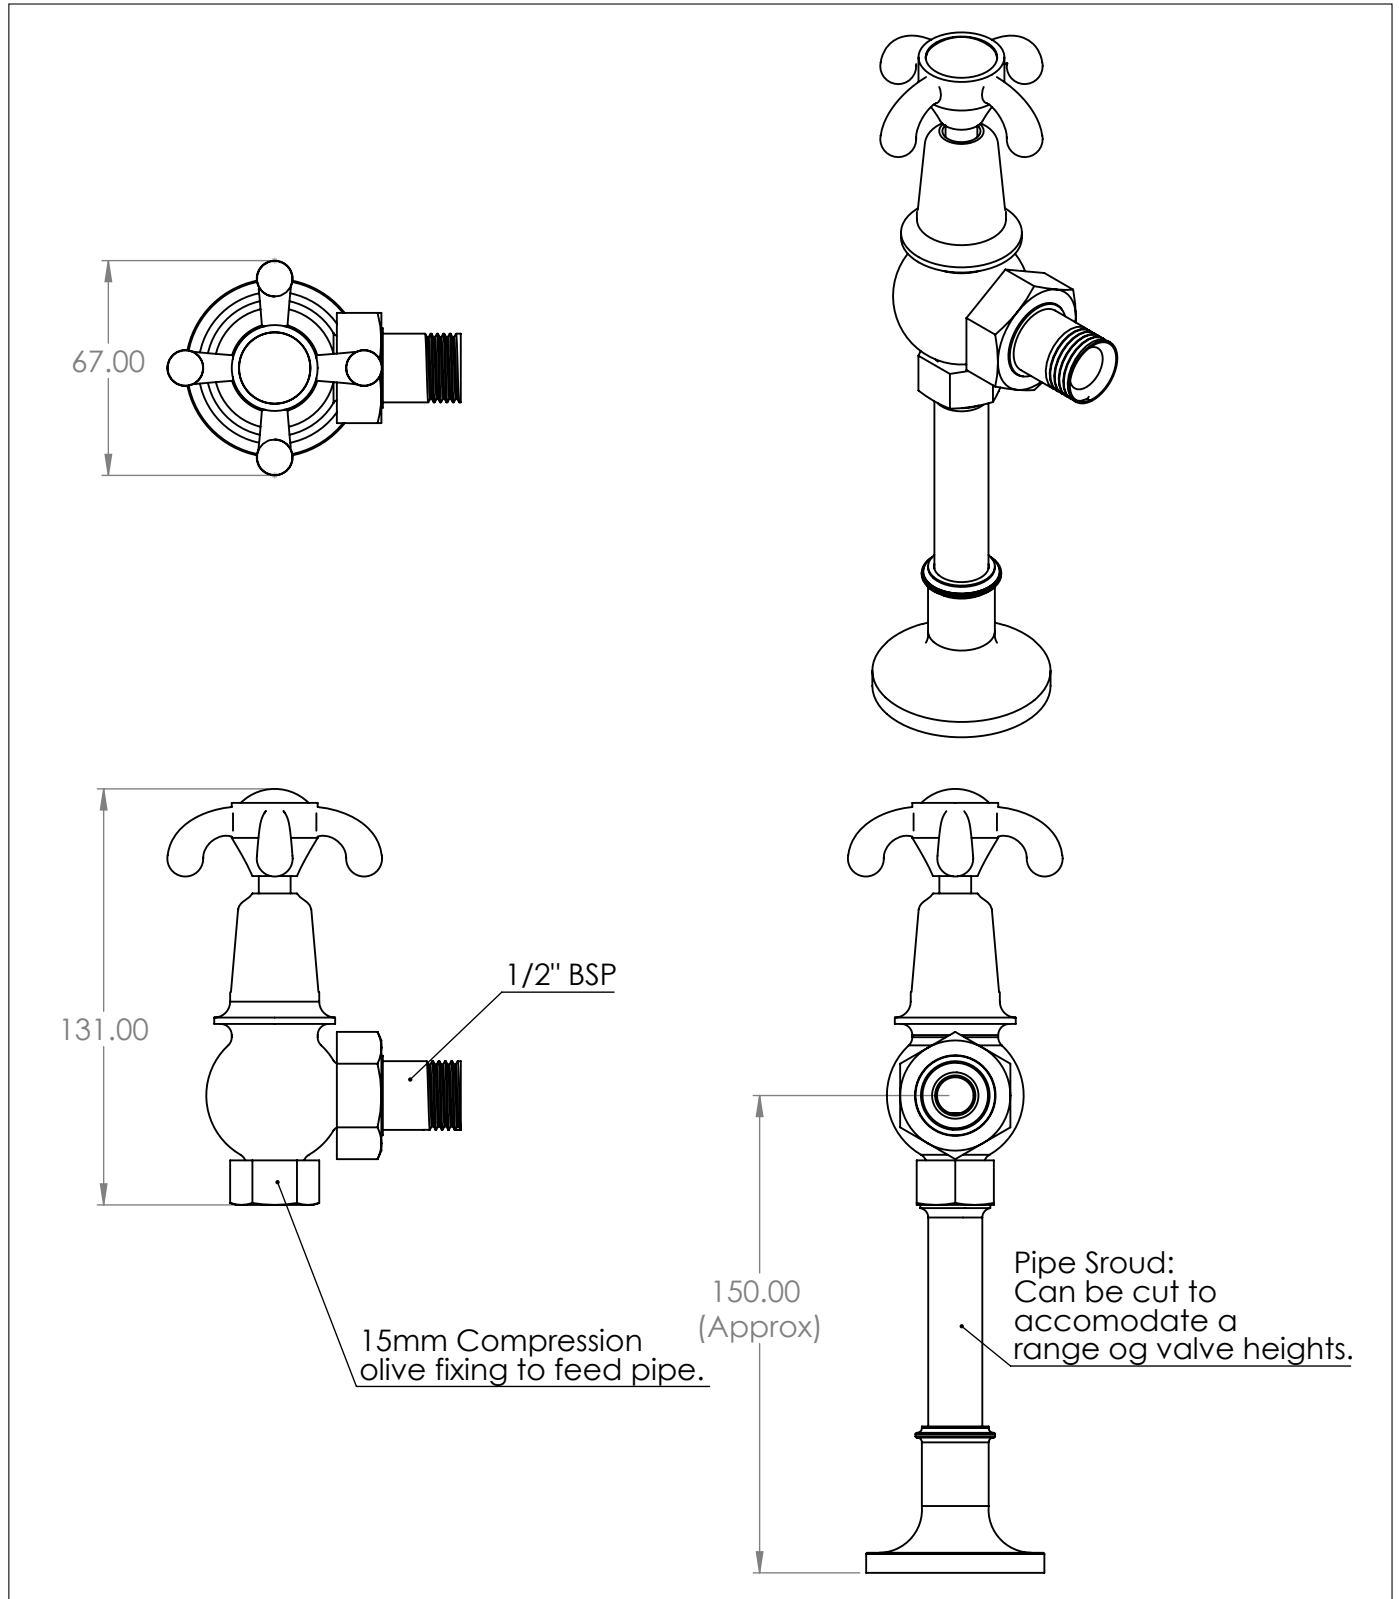

# Radiator Valve (La Loire tap heads)

DIMENSIONS (mm)

PLEASE NOTE: Whilst every effort is made to ensure the accuracy of these specification sheets, they are subject to change without notice as part of the company's ongoing product development process.