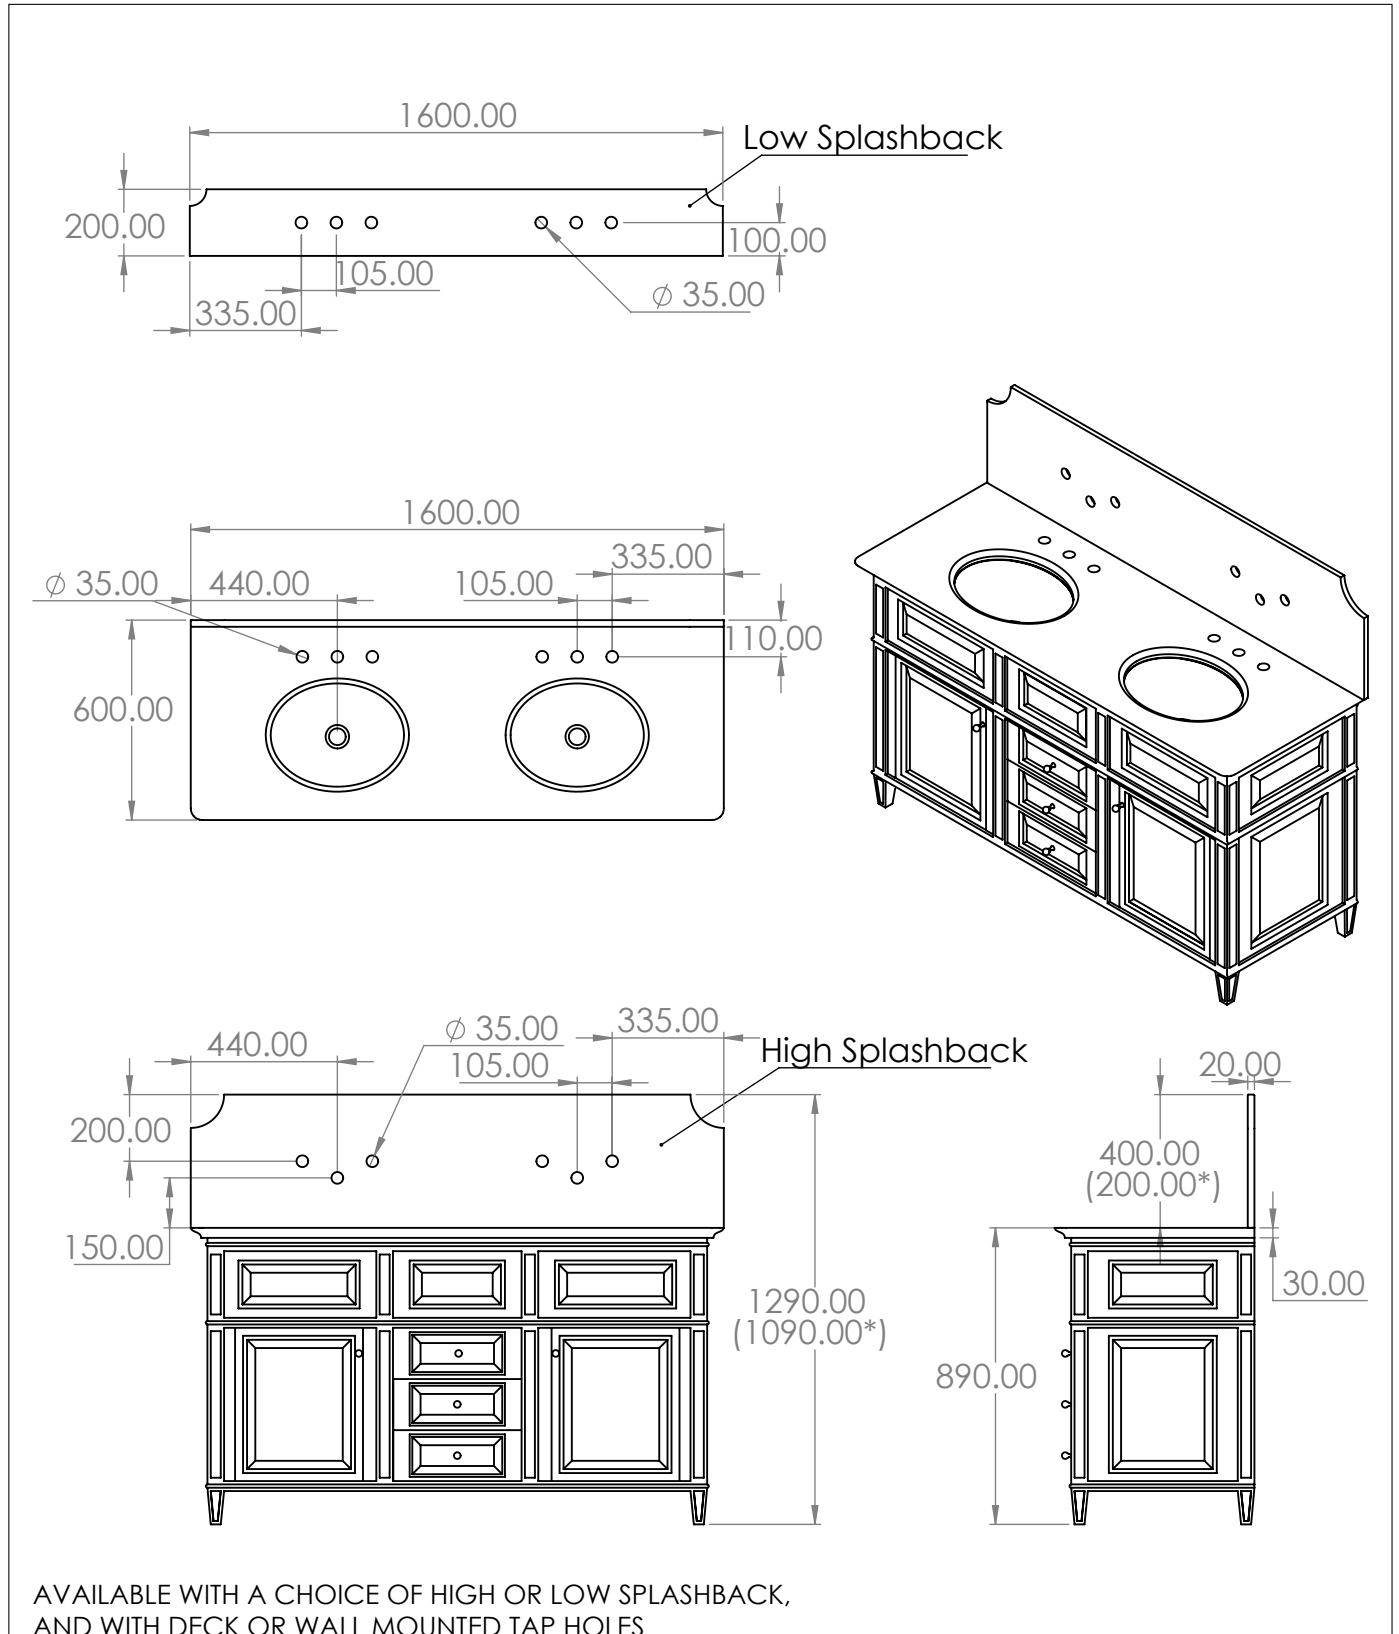

The Pyrford Double Vanity Unit

DIMENSIONS (mm)

PLEASE NOTE: Whilst every effort is made to ensure the accuracy of these specification sheets, they are subject to change without notice as part of the company's ongoing product development process.