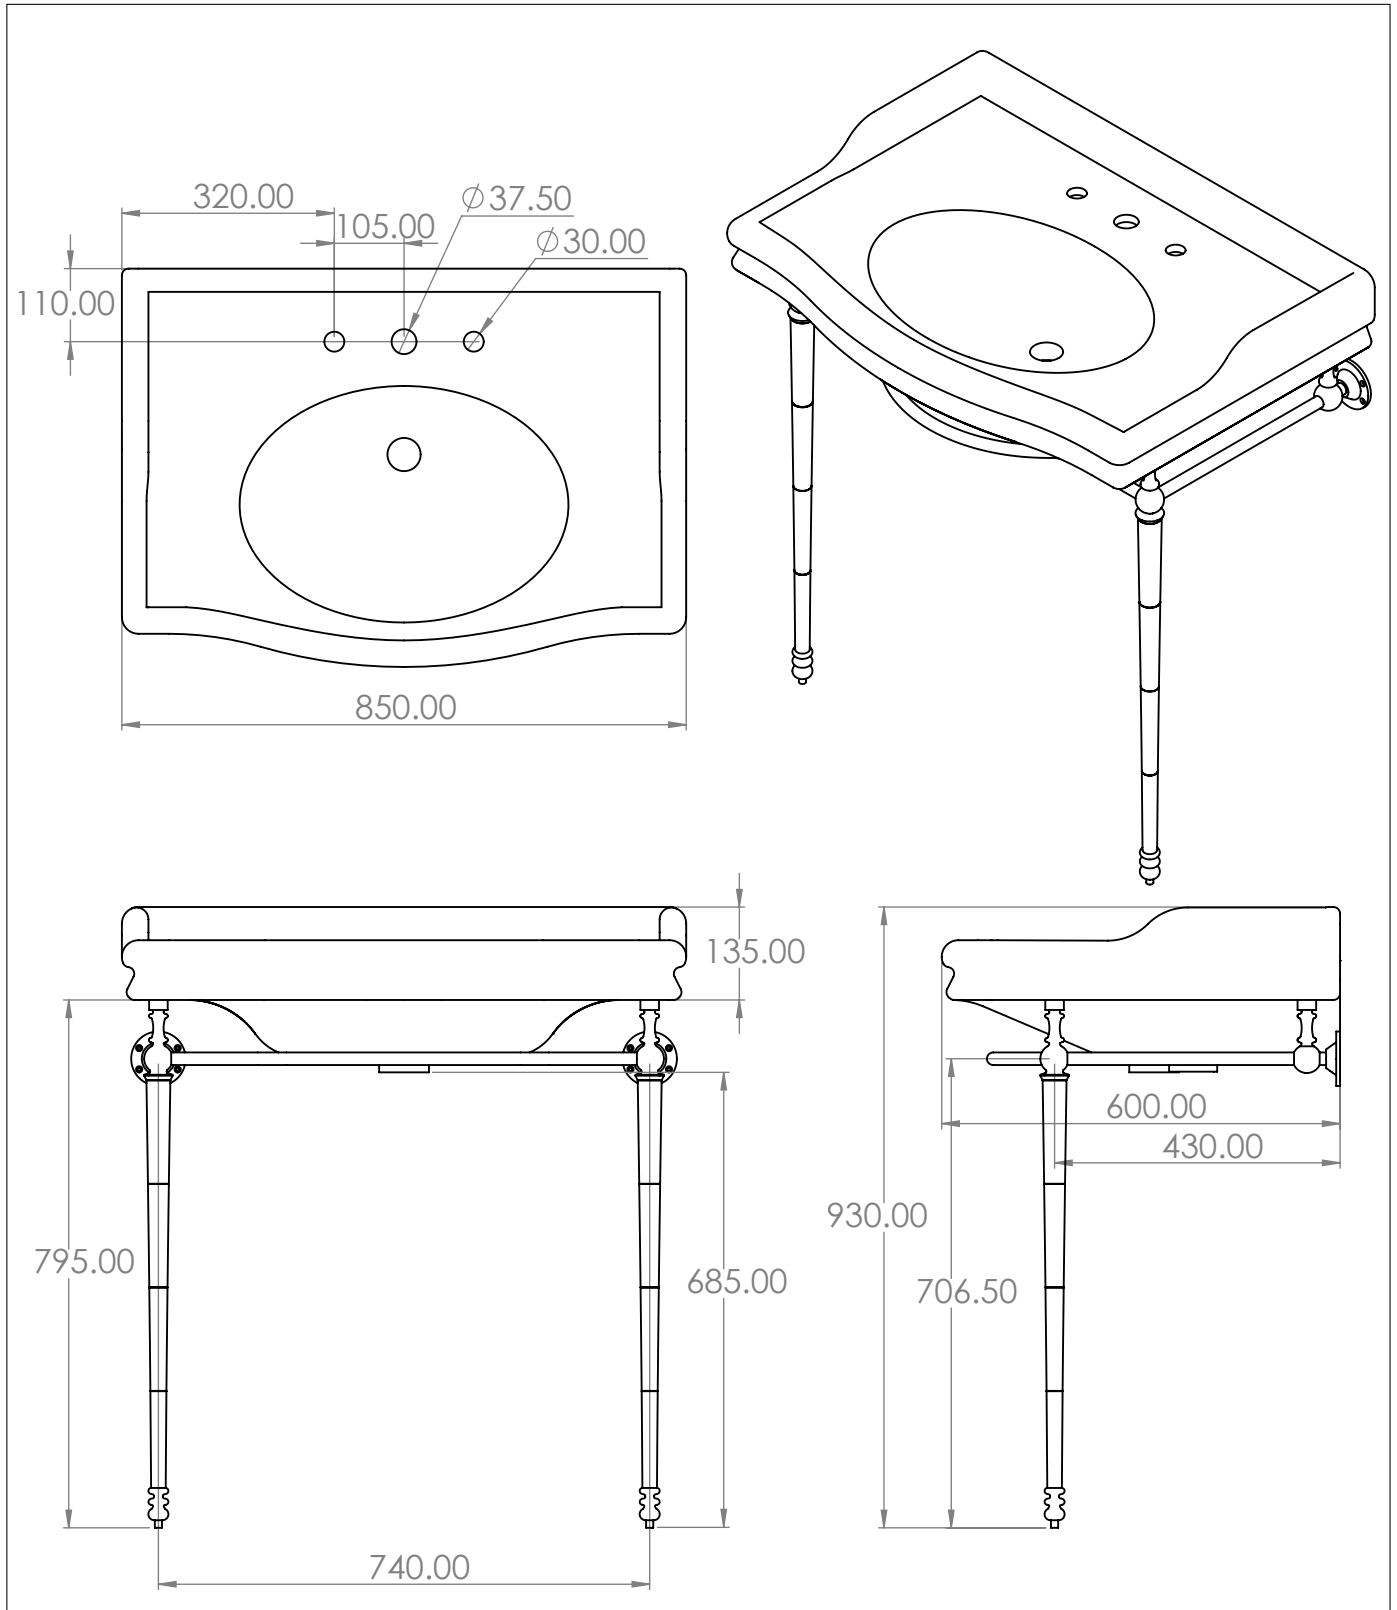

The Empress 850mm Basin

DIMENSIONS (mm)

PLEASE NOTE: Whilst every effort is made to ensure the accuracy of these specification sheets, they are subject to change without notice as part of the company's ongoing product development process.