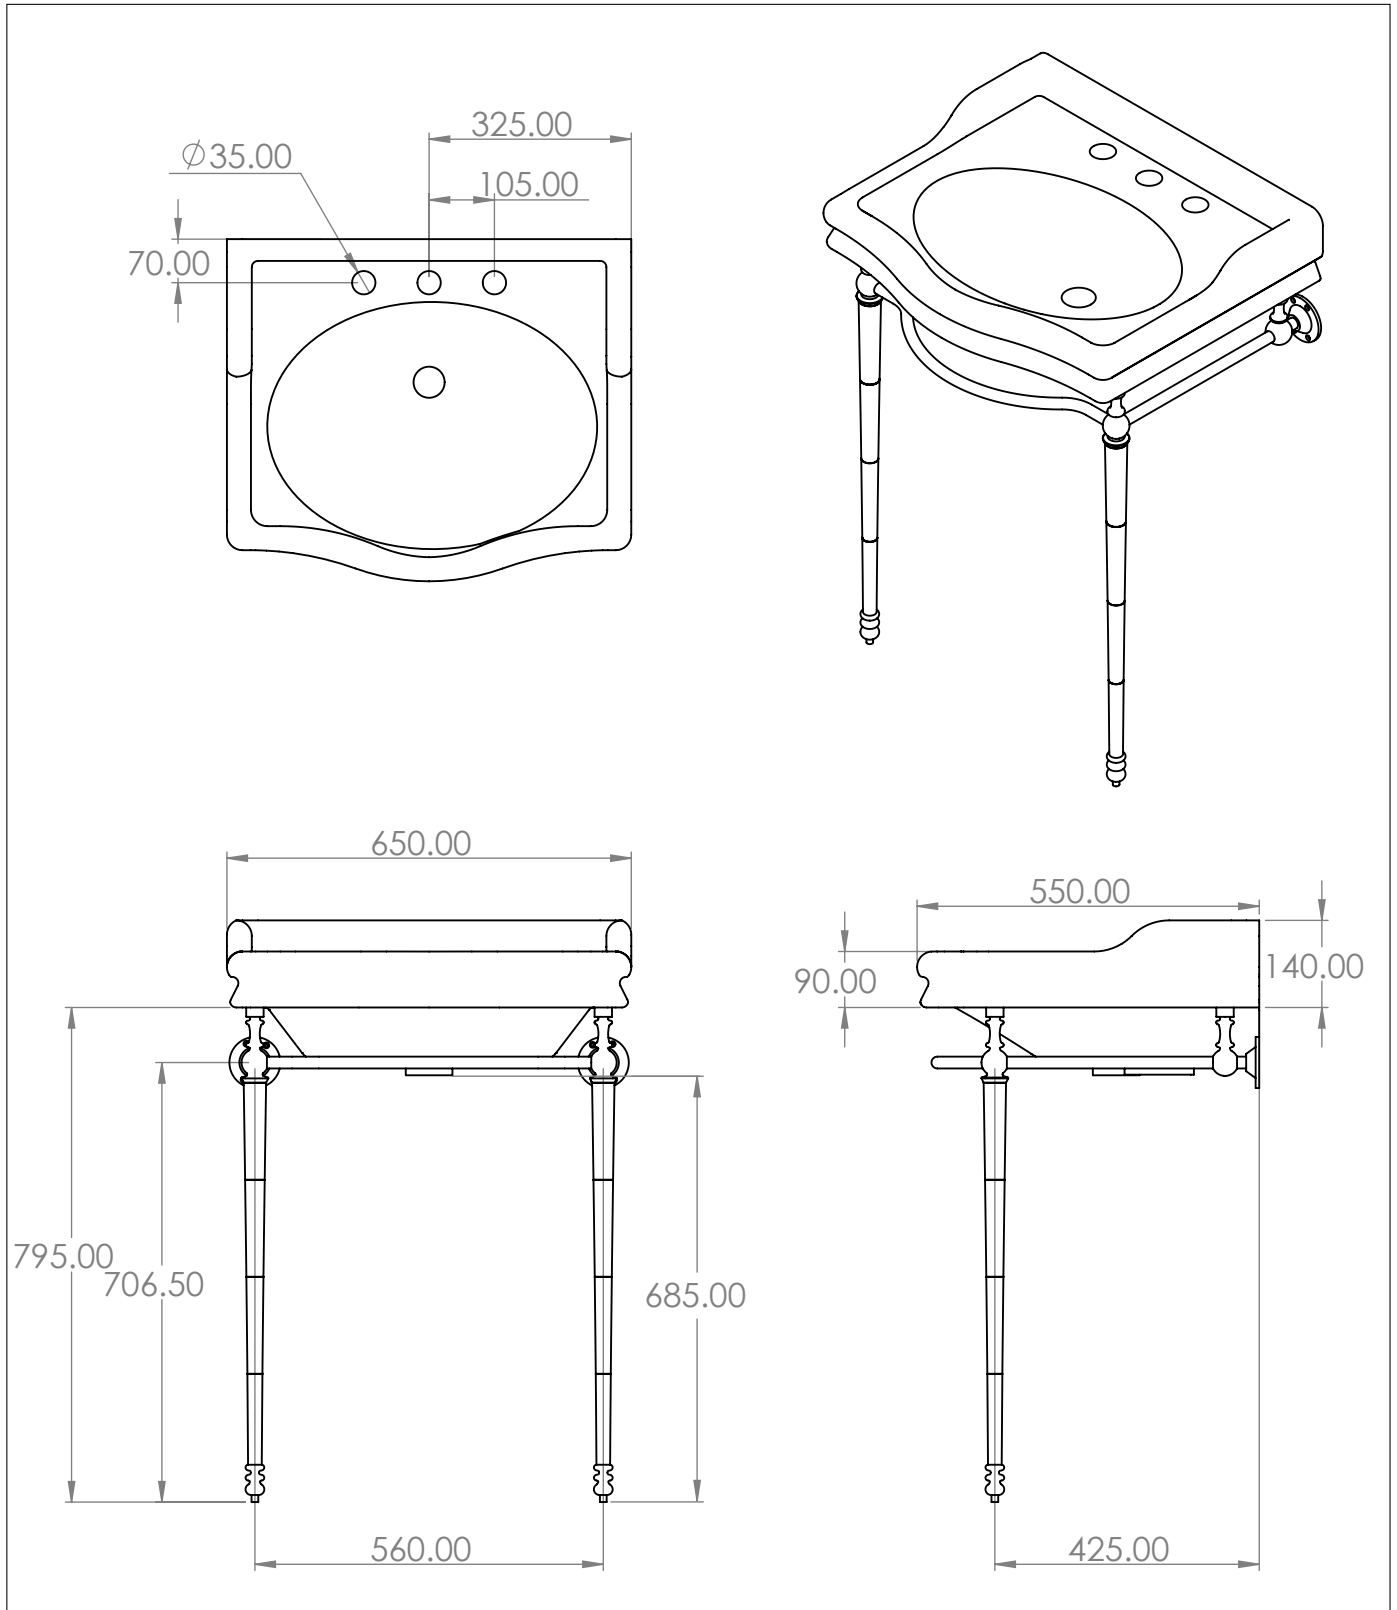

The Empress 650mm Basin

DIMENSIONS (mm)

PLEASE NOTE: Whilst every effort is made to ensure the accuracy of these specification sheets, they are subject to change without notice as part of the company's ongoing product development process.