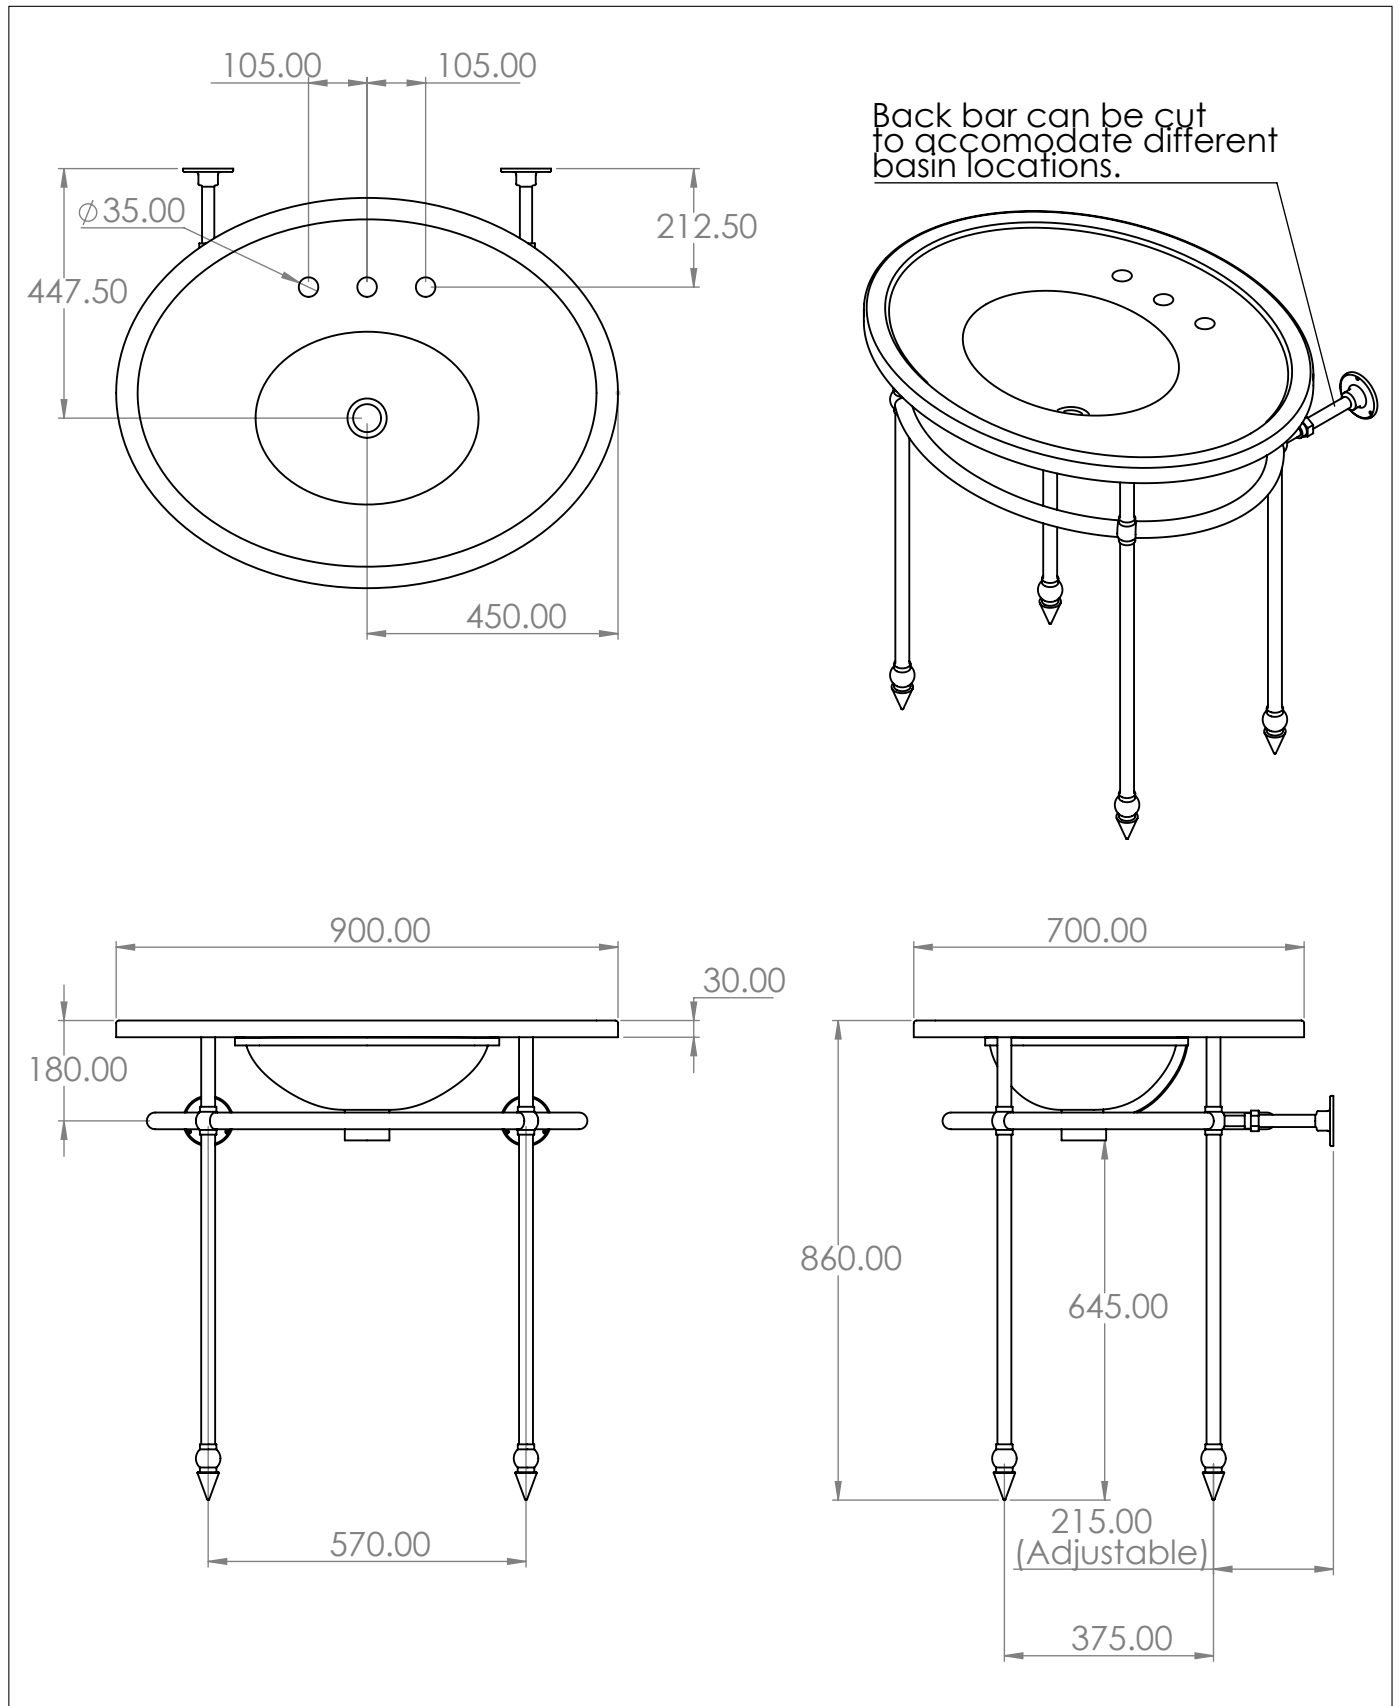

# The Balfour Washstand

## DIMENSIONS (mm)

PLEASE NOTE: Whilst every effort is made to ensure the accuracy of these specification sheets, they are subject to change without notice as part of the company's ongoing product development process.