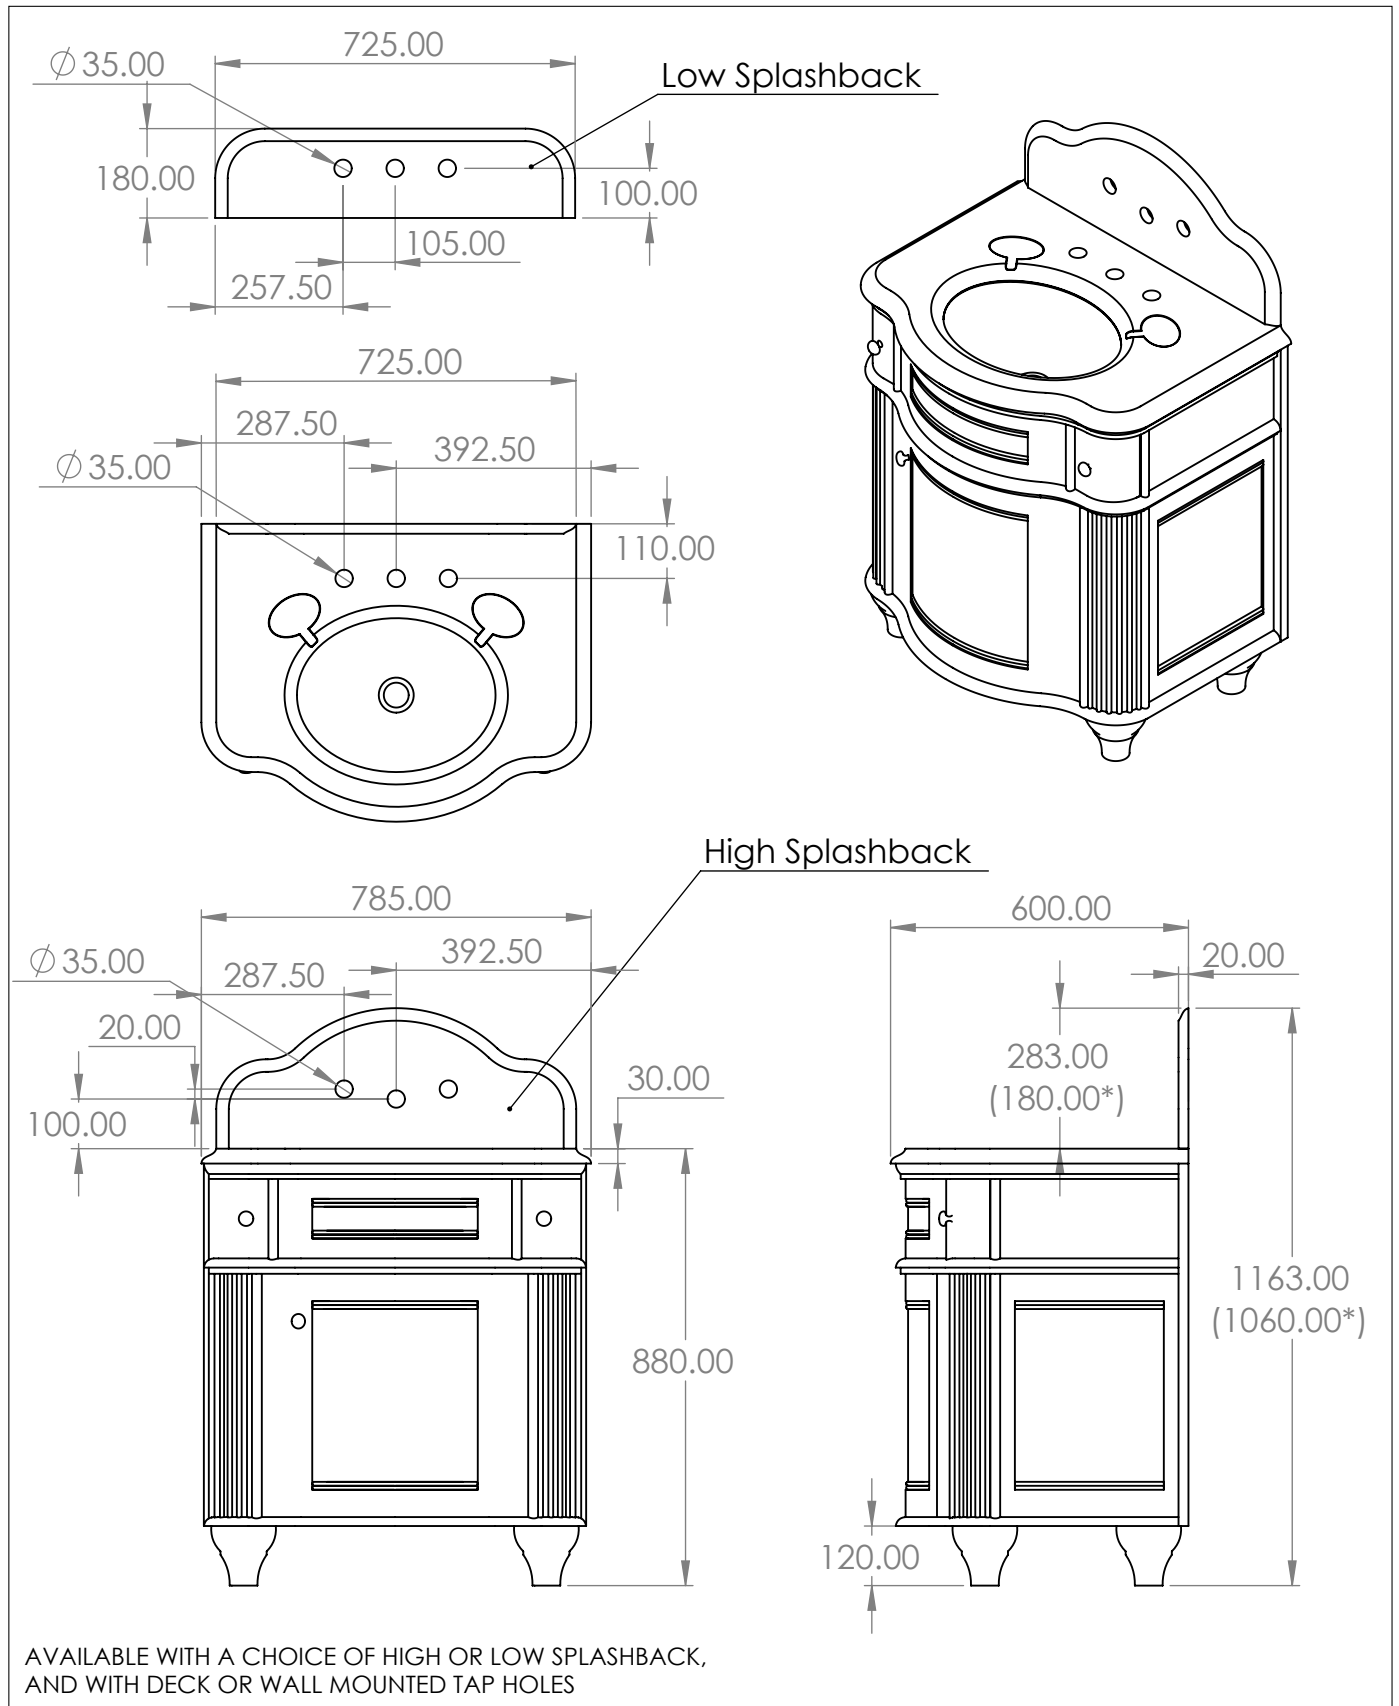

La Parisienne Single Marble Washstand

DIMENSIONS (mm)

PLEASE NOTE: Whilst every effort is made to ensure the accuracy of these specification sheets, they are subject to change without notice as part of the company's ongoing product development process.