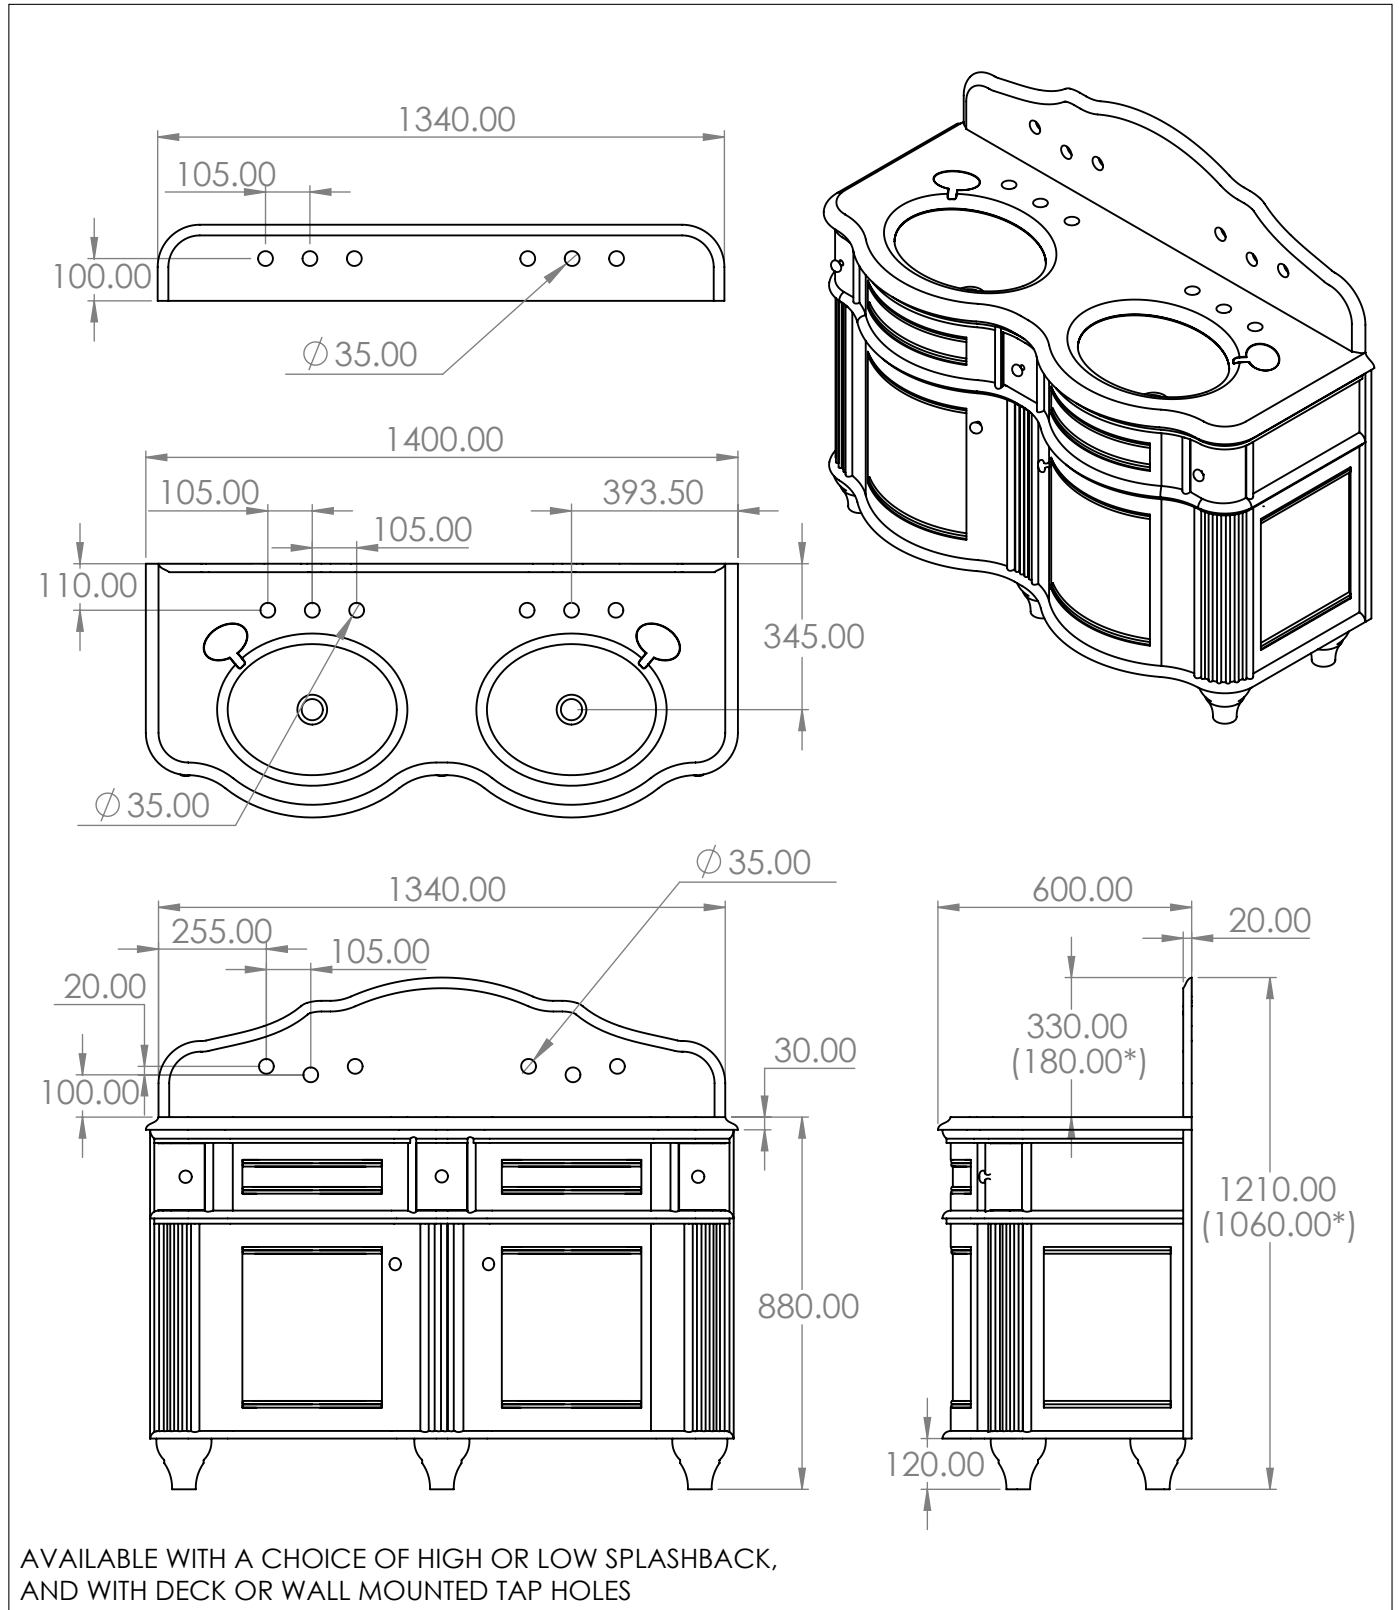

La Parisienne Double Vanity Unit

DIMENSIONS (mm)

PLEASE NOTE: Whilst every effort is made to ensure the accuracy of these specification sheets, they are subject to change without notice as part of the company's ongoing product development process.