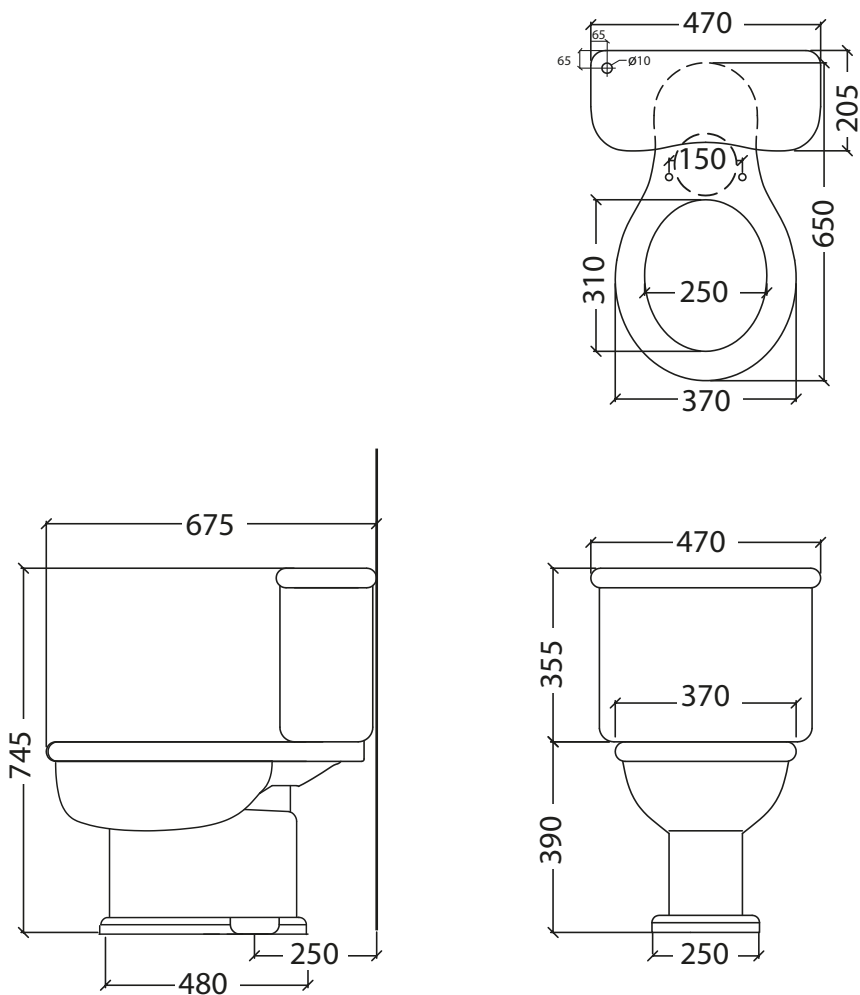

# Catchpole & Rye

Saracens Dairy,  
Pluckley,  
Kent. U.K.  
TN27 0SA.  
TEL: +44 (0)1233 840840  
EMAIL: info@catchpoleandrye.com

Product Range:  
Lavatories & Cisterns

Product Name:  
The Unitas Close Coupled Cistern  
with Floor Outlet

## DIMENSIONAL DATA SHEET DATE: JUNE 2020

NOTES:  
DIMENSIONS IN MILLIMETRES.  
WHILST EVERY EFFORT IS MADE TO ENSURE THE ACCURACY OF THESE DATA SHEETS THEY ARE SUBJECT  
TO CHANGE WITHOUT NOTICE AS PART OF THE COMPANY'S PRODUCT DEVELOPMENT PROCESS.